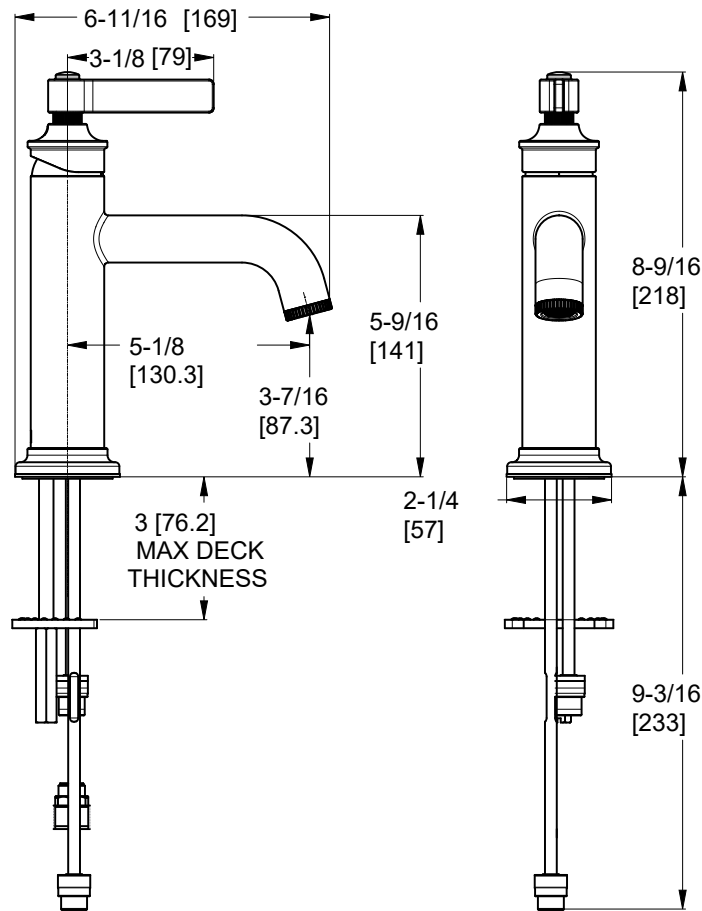

Winter Park™

Single Control Lavatory Faucet

- LG42-WN BG Finish(BG)
- LG42-WNC Finish(C)
- LG42-WND Finish(D)
- LG42-WNK Finish(K)
- LG42-WNSDB Finish(SDB)

Specifications

- All Metal Construction

Features

- 1.2 GPM Flow Rate
- All Metal Construction
- 1-Hole Installation
- All Metal Push & Seal™ Drain
- Mounting Hardware Included
- Concealed Screws
- Supply Lines Not Included
- Pfaster Connect™ Adapter Technology
- Pforever Seal™ Ceramic Disc Valve
- Optional Deckplate, Order 961-253* Separately
- TiteSeal™ Technology
- Limited Lifetime Warranty

Dimensions

Ø1 Min to Ø1-1/2 Max. Deck Hole Openings

Optional Deckplate 961-253*

Metal Push & Seal™