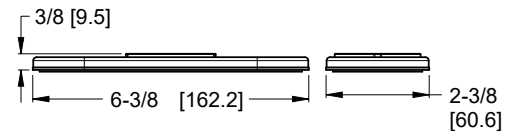

Winter Park™

Single Control Lavatory Faucet

- LG42-WN BG Finish(BG)
- LG42-WNC Finish(C)
- LG42-WND Finish(D)
- LG42-WNK Finish(K)
- LG42-WNSDB Finish(SDB)

Specifications

- All Metal Construction

Features

- 1.2 GPM Flow Rate
- All Metal Construction
- 1-Hole Installation
- All Metal Push & Seal™ Drain
- Mounting Hardware Included
- Concealed Screws
- Supply Lines Not Included
- Pfaster Connect™ Adapter Technology
- Pforever Seal™ Ceramic Disc Valve
- Optional Deckplate, Order 961-253* Separately
- TiteSeal™ Technology
- Limited Lifetime Warranty

Dimensions

Ø1 Min to Ø1-1/2 Max. Deck Hole Openings

Optional Deckplate 961-253*

Metal Push & Seal™