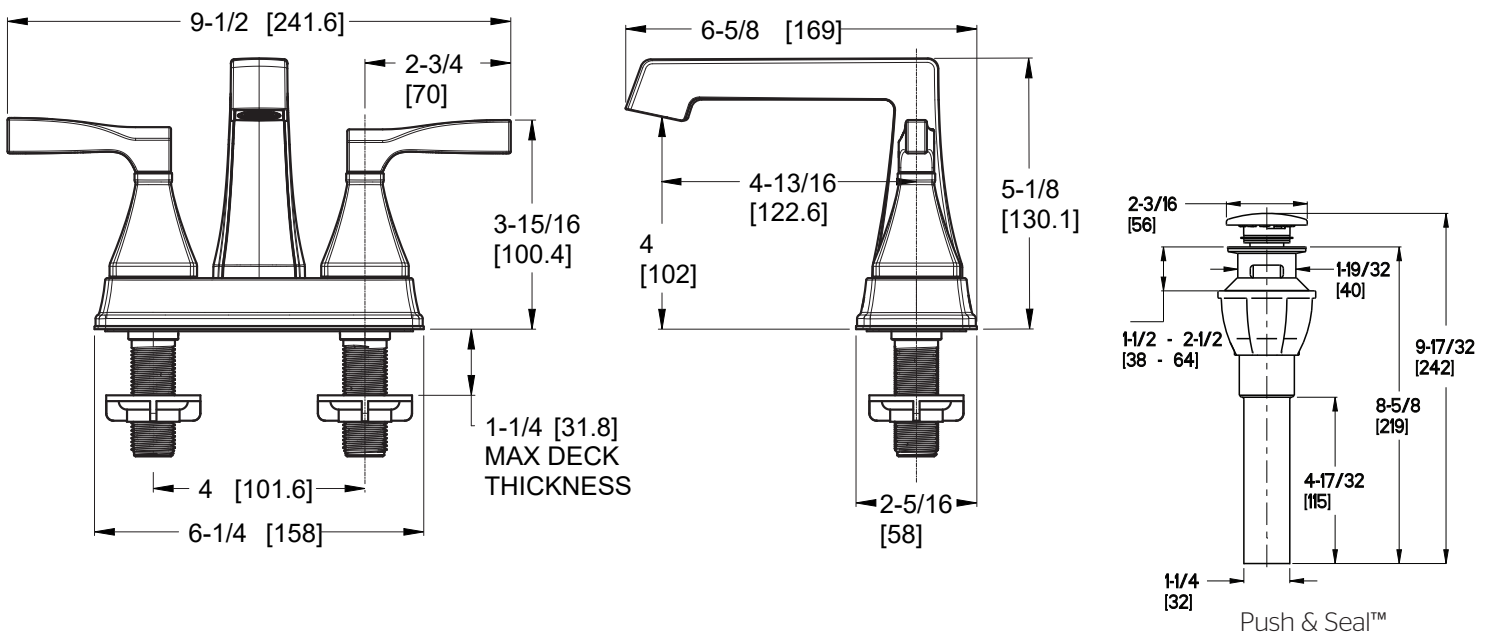

4" Centerset Lavatory Faucet

- LG48-HTOBG Finish(BG)
- LG48-HTOC Finish(C)
- LG48-HTOGS Finish(GS)
- LG48-HTOSDB Finish(SDB)

Specifications

Features

- 1.2 GPM Flow Rate
- Washerless Cartridges
- Fixed Hubs
- TiteSeal™ Technology
- Push & Seal™ Pop-Up
- Supply Lines Not Included
- Spot Defense™ Finish Resists Spots and Fingerprints (GS & SDB Finish Only)
- Limited Lifetime Warranty

- Push & Seal™ Pop-Up
- Spot Defense™

Code Compliance

Pfister products are designed and manufactured in compliance with the following standards and codes:

- IAPMO Certified to ASME A112.18.1/CSA B125.1
- EPA WaterSense Certified
- NSF/ANSI/CAN61:Q≤1
- CEC Certified/CALGreen compliant
- ADA Compliant - ANSI A117.1 (Lever Handles Only)

Dimensions

Optional Aerators Available	
GPM	Part Number
0.35 GPM	941-4370
0.5 GPM	941-4320
1.0 GPM	941-4440

Ø1 Min to Ø1-1/2 Max. Deck Hole Openings