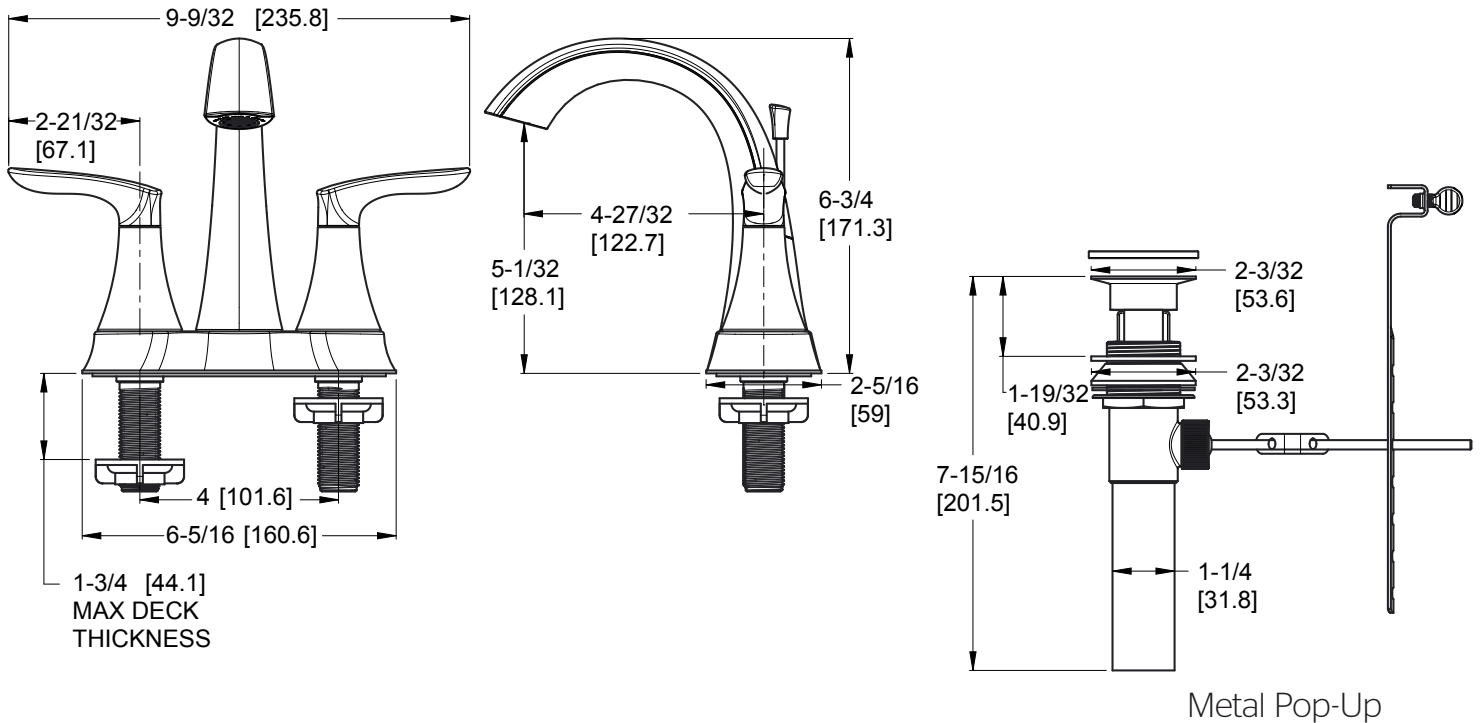

4" Centerset Lavatory Faucet

- LG48-WROC Finish(C)
- LG48-WROK Finish(K)
- LG48-WROY Finish(Y)

Specifications

Features

- 1.2 GPM Flow Rate
- All Metal Construction
- Fixed Hub
- PVD Finish
- Pforever Seal Ceramic Disc Valves
- Pforever Warranty®

Code Compliance

Pfister products are designed and manufactured in compliance with the following standards and codes:

- IAPMO Certified
- CSA B125 Certified
- ASME A112.18.1
- NSF 61/9 Annex G (Low lead)
- Cal Green Compliant
- CEC Compliant
- EPA WaterSense Certification 1.2 gpm, 4.5 L/Min
- ADA Compliant-ANSI A117.1 (Lever handles only)

Dimensions

Ø1 Min to Ø1-1/2 Max. Deck Hole Openings