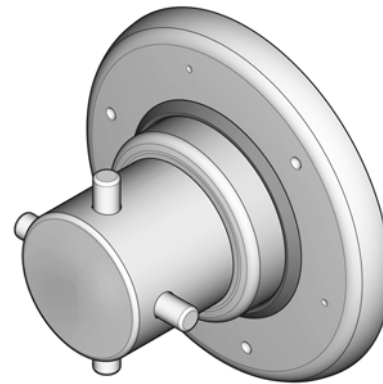

Highlights

- Kit Contains One Handle
- Trim Only
- Pforever Warranty®

Code Compliance

Price Pfister products are designed and manufactured in compliance with the following standards and codes:

- IAPMO certified
- ASME A112.18.1
- CSA B125 certified
- ANSI A117.1 (Lever handles only)

Shower Trim

Single Handle

Single Hole Installation

Trim Only, Valve Not Included

Finishes	R79-600C	R79-600K	R79-600Y
Tuscan Bronze	x	x	x
Polished Chrome	x	x	x
Pforever Pfinish® Brushed Nickel	x	x	x

Features	R79-600C	R79-600K	R79-600Y
Solid Brass Construction	x	x	x

Trim Kit for 3 port (5 function) Diverter Valve

- R79-600C
- R79-600K
- R79-600Y

For additional information, please contact your Price Pfister representative, or visit our website at www.pricepfister.com.