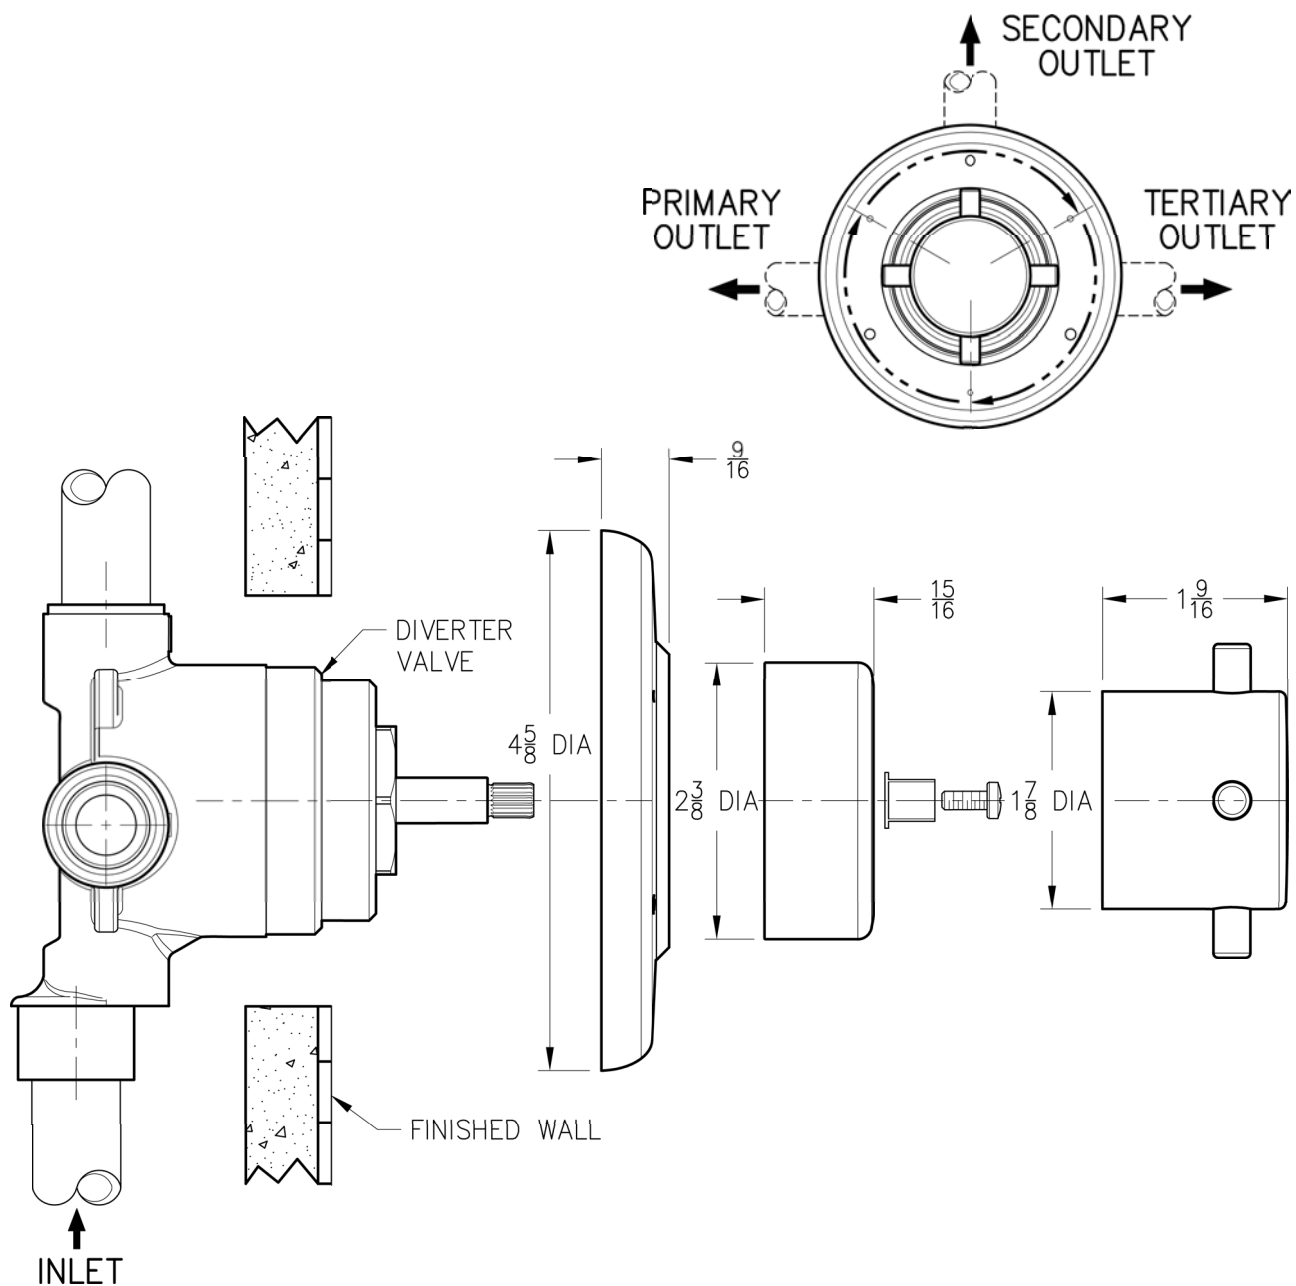

Trim Kit for 3 port (5 function) Diverter Valve

- R79-600C
- R79-600K
- R79-600Y

For additional information, please contact your Price Pfister representative, or visit our website at www.pricepfister.com.

Project: _____

Contractor: _____

SS-R79-01

1-800-PFAUCET www.pricepfister.com
 19701 DaVinci, Lake Forest, CA 92610
 10/17/08

Price Pfister®

INSTALLATION DIMENSIONS

Shower Trim

Dimensions are in Inches