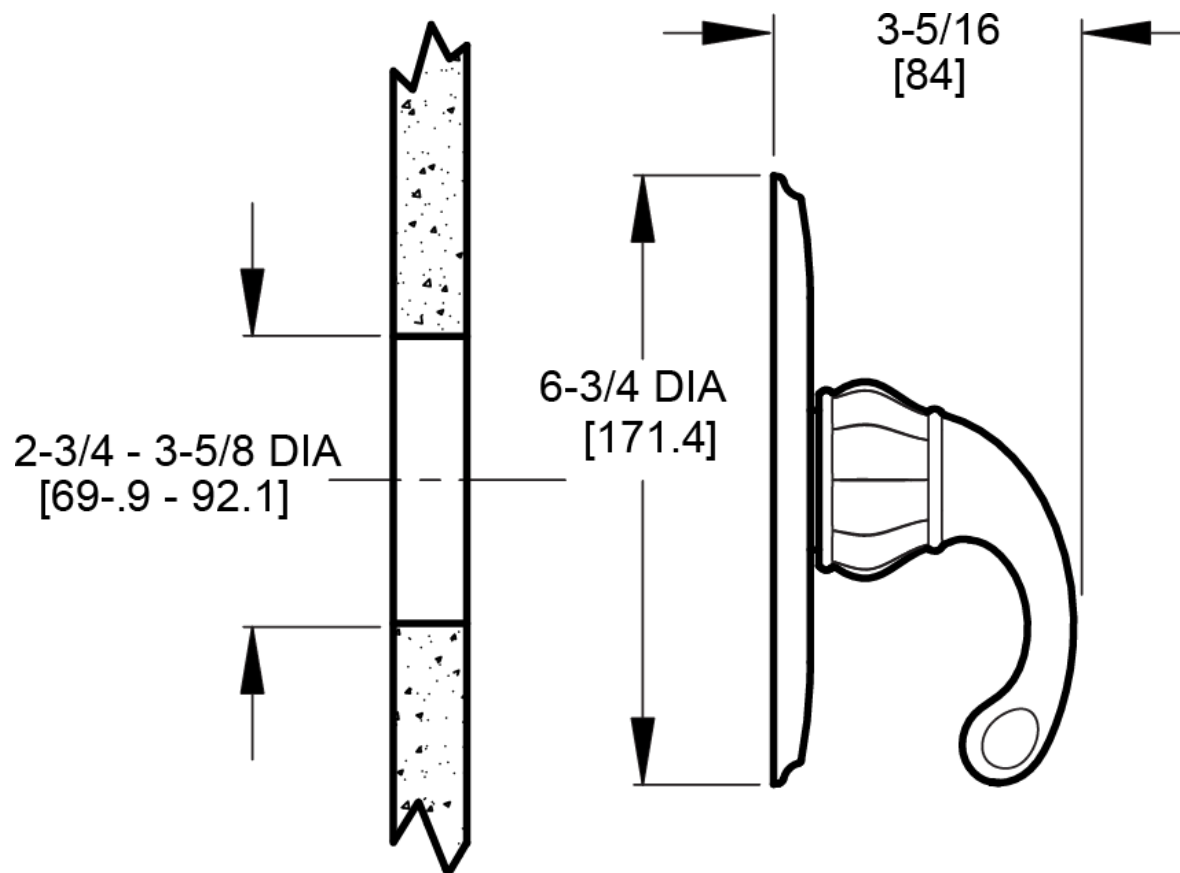

R89-1DCO Finish(CC)

R89-1DKO Finish(KK)

Specifications

Features

- Complete Collection with Coordinating Lavatory and Roman Tub Options
- Metal Lever Handle
- Quick Trim Installation- Attaches Without Tools, No Exposed Screws
- Fits OX8, JX8, TX8, and VB8 Valve Bodies
- Pforever Warranty®
- Valve only trim. No shower head or shower flange included.

Code Compliance

Pfister products are designed and manufactured in compliance with the following standards and codes:

- IAPMO Certified
- CSA B125 Certified
- ASME A112.18.1
- ASSE 1016
- ADA Compliant-ANSI A117.1 (Lever handles only)

Dimensions

Ø1 Min to Ø1-1/2 Max. Deck Hole Openings