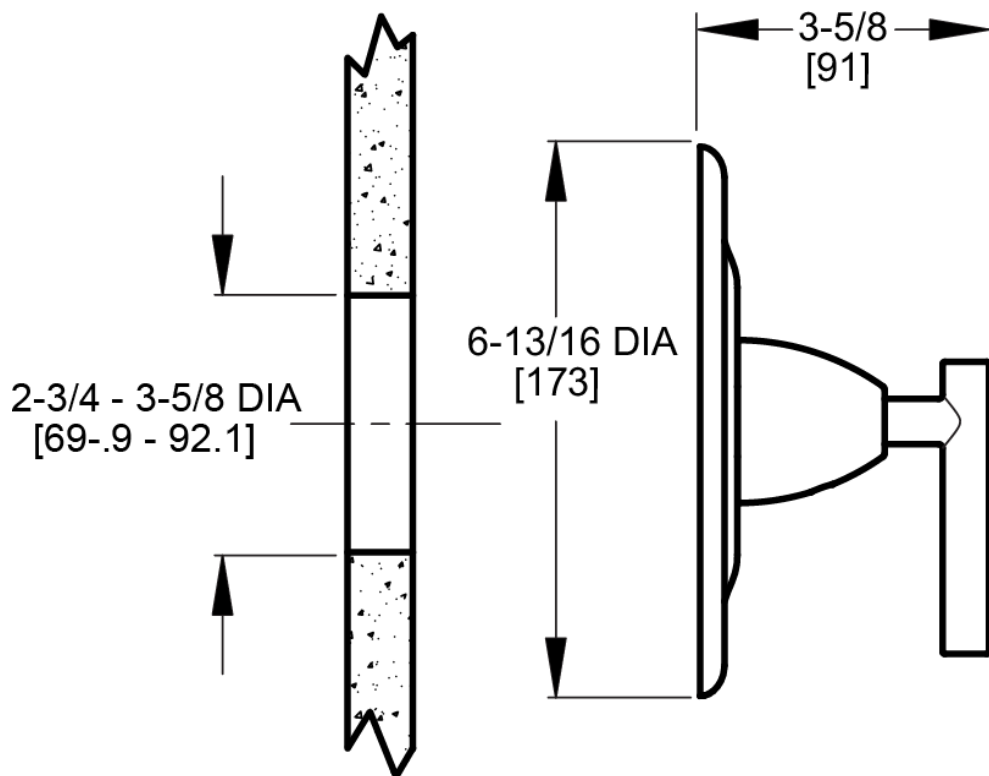

R89-1NCO Finish(CC)

R89-1NKO Finish(KK)

Specifications

Features

- Complete Collection with Coordinating Lavatory and Roman Tub Options
- Metal Lever Handle
- Quick Trim Installation- Attaches Without Tools, No Exposed Screws
- Fits OX8, JX8, TX8, and VB8 Valve Bodies
- Pforever Warranty®
- Valve only trim. No shower head or shower flange included.

Code Compliance

Pfister products are designed and manufactured in compliance with the following standards and codes:

- IAPMO Certified
- CSA B125 Certified
- ASME A112.18.1
- ASSE 1016
- ADA Compliant-ANSI A117.1 (Lever handles only)

Dimensions

Ø1 Min to Ø1-1/2 Max. Deck Hole Openings