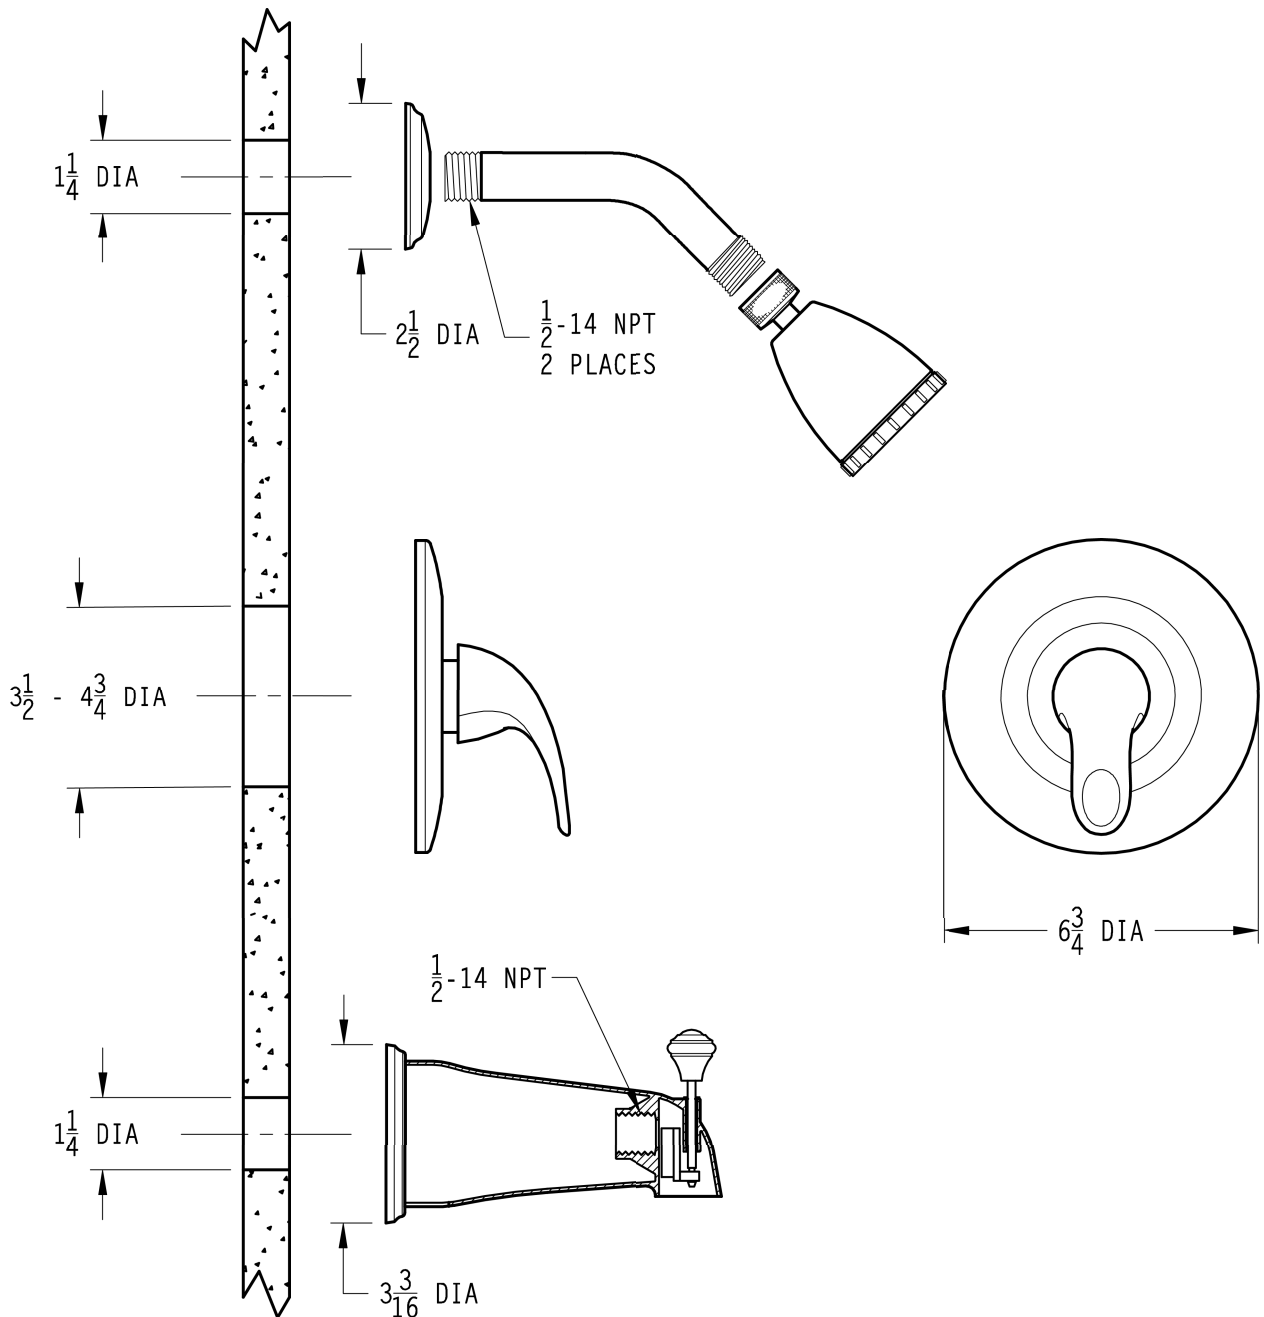

Features	J89-A55	J89-A75	J89-A85	J89-A85Q	R89-A55	R89-A75	R89-A85	R89-A85Q
Parisa® Lever Handle	x	x	x	x	x	x	x	x
TwistPfit® Installation	x	x	x	x				
Fits 0X8 and 0X9 Valve Bodies	x	x	x	x	x	x	x	x
Job Pack Quantities	x	x	x	x				
Tub & Shower			x	x			x	x
Shower Only		x			x			
Handle & Flange Only	x				x			
Metal Shower Arm and Flange		x	x	x		x	x	x
Standard Shower Head		x	x	x		x	x	x
Quick Connect Tub Spout				x				x
Threaded Tub Spout			x			x		
Step-By-Step Installation Instructions	x	x	x	x	x	x	x	x
Pforever Warranty®	x	x	x	x	x	x	x	x

Price Pfister®

Pfreshest Ideas in Pfaucets.

INSTALLATION DIMENSIONS

R89 Series

PARISA™

Tub & Shower Trim

Dimensions are in Inches

1-800-PFAUCET www.pricepfister.com
19701 DaVinci, Lake Forest, CA 92610
01/8/03