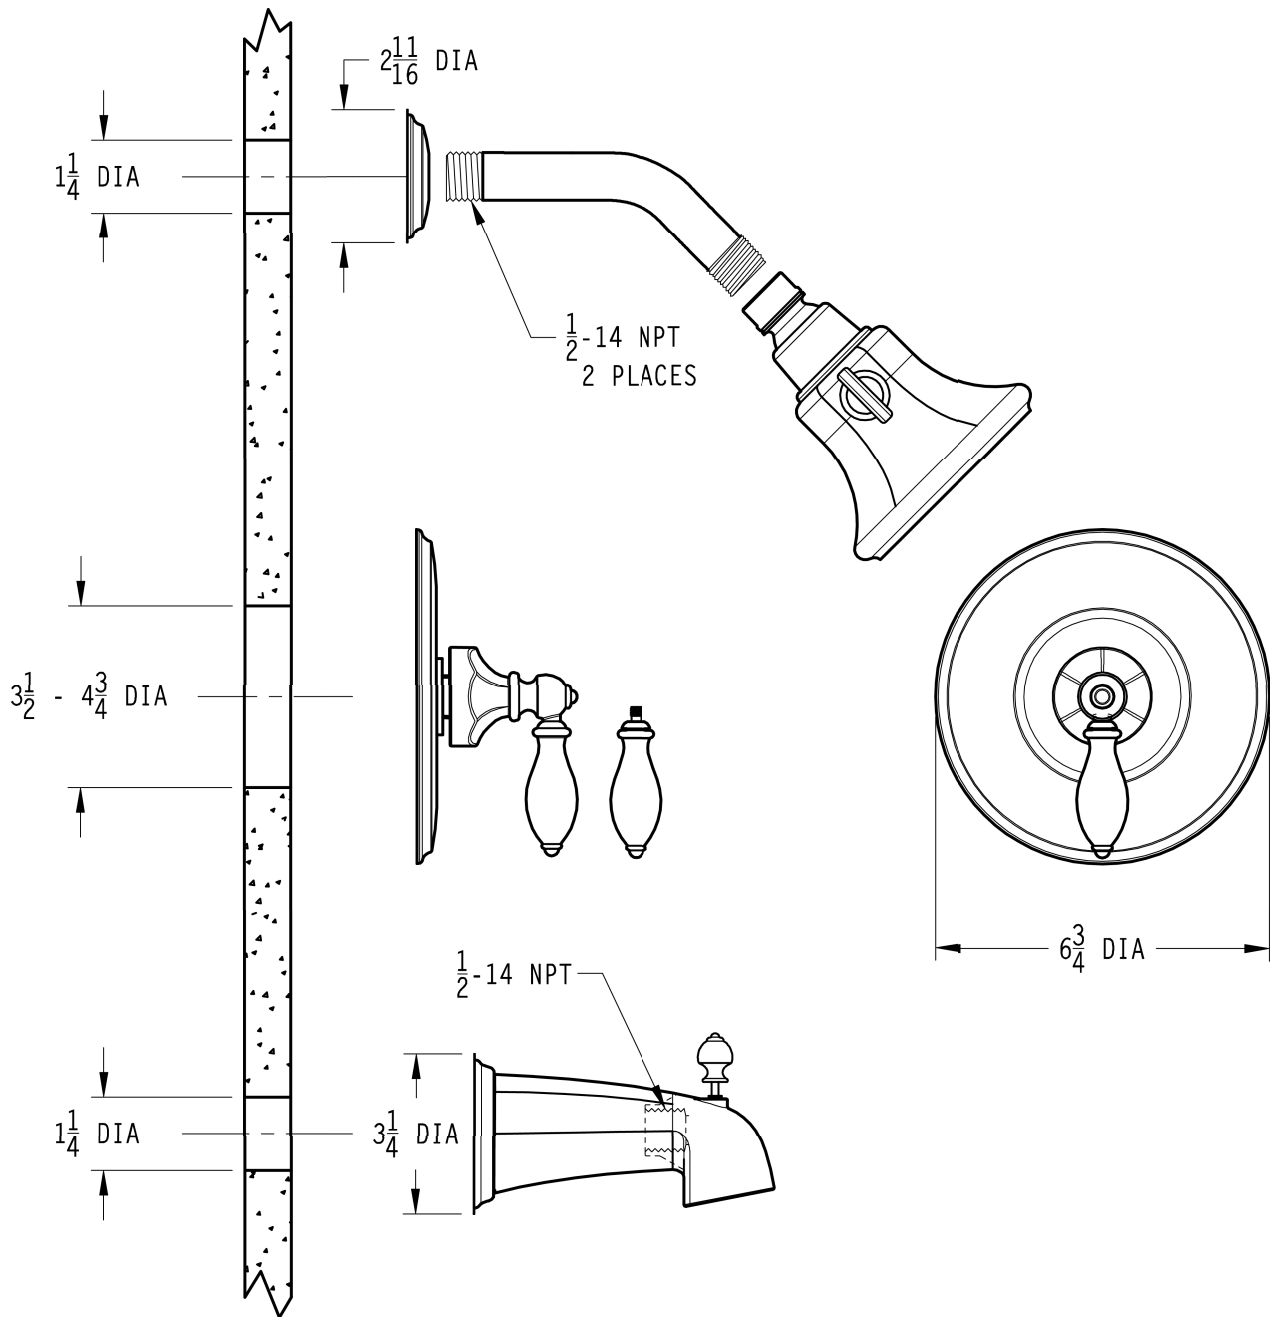

Features	R89-7EBB	R89-7EBC	R89-7EBF	R89-7EBK	R89-7EBZ	R89-8EBB	R89-8EBC	R89-8EBF	R89-8EBK	R89-8EBZ
Metal Lever Handles	X	X	X	X	X	X	X	X	X	X
TwistPfit® Installation	X	X	X	X	X	X	X	X	X	X
Fits 0X8 and 0X9 Valve Bodies	X	X	X	X	X	X	X	X	X	X
Tub & Shower						X	X	X	X	X
Shower Only	X	X	X	X	X					
Metal Shower Arm and Flange	X	X	X	X	X	X	X	X	X	X
Hex Shower Head	X	X	X	X	X	X	X	X	X	X
Threaded Tub Spout						X	X	X	X	X
Step-By-Step Installation Instructions	X	X	X	X	X	X	X	X	X	X
Pforever Warranty®	X	X	X	X	X	X	X	X	X	X

Price Pfister[®]

Pfreshest Ideas in Pfaucets.

INSTALLATION DIMENSIONS

R89 Series
Catalina[™]
Collection
Tub & Shower Trim

Dimensions are in Inches

1-800-PFAUCET www.pricepfister.com
19701 DaVinci, Lake Forest, CA 92610
01/8/03