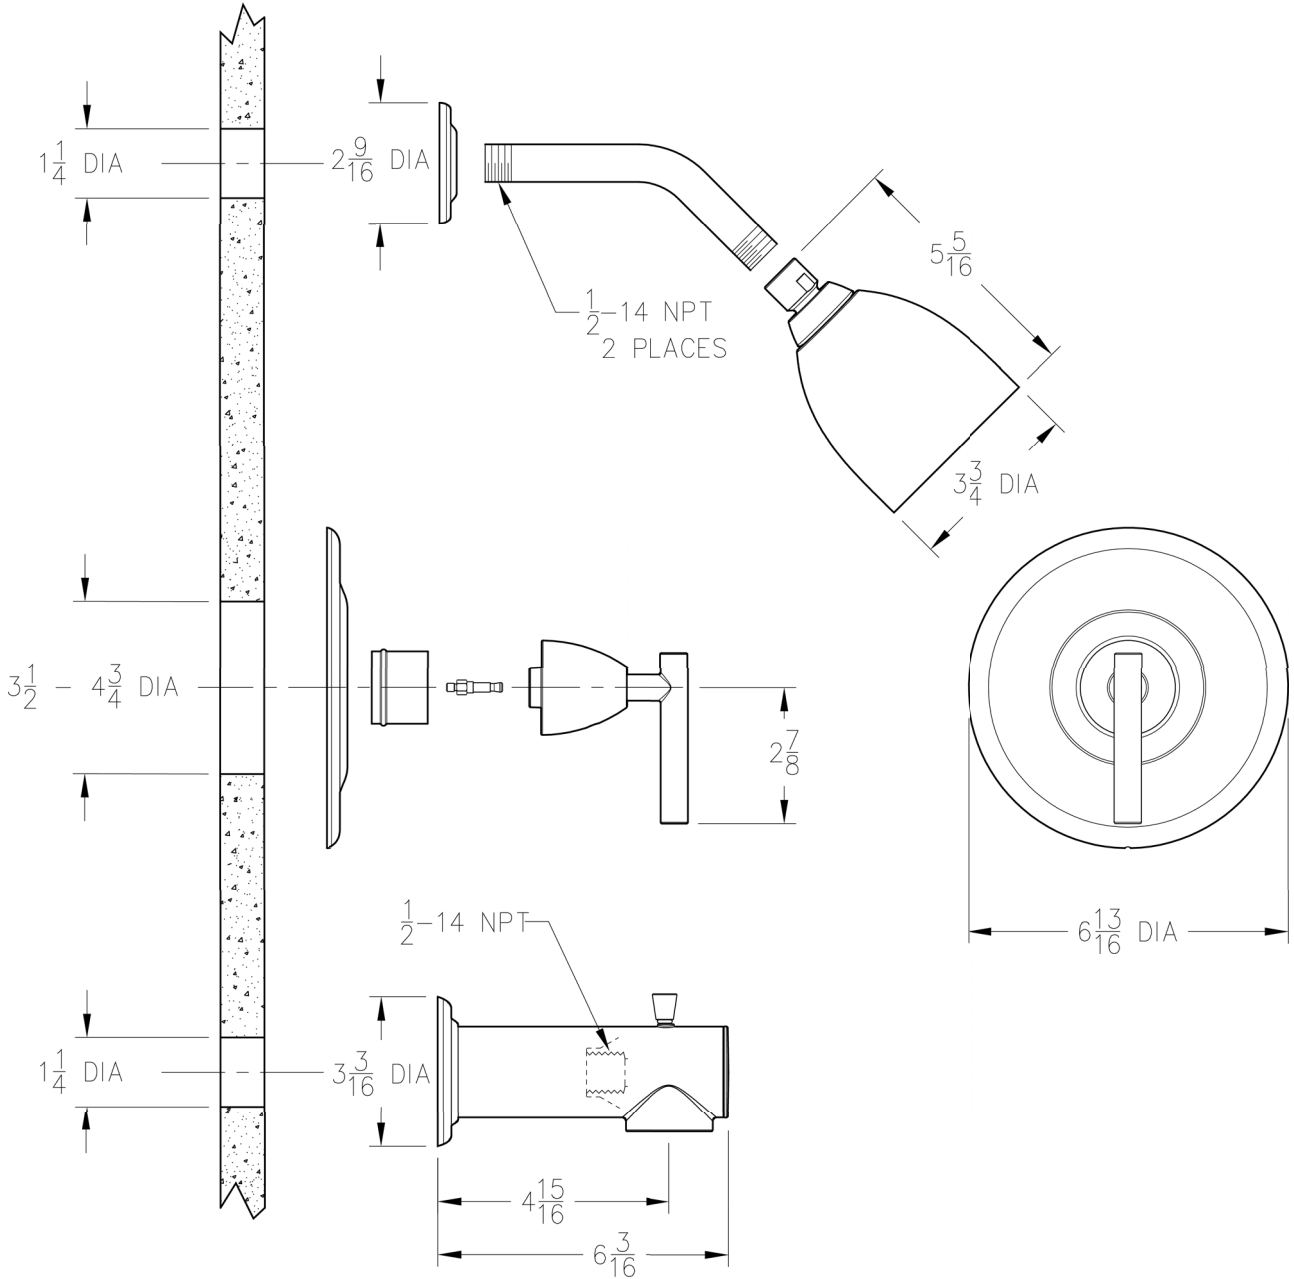

Highlights

- Fits 0X8 and JX8 Valve Bodies
- Trim Only
- Self-Cleaning Shower Head

Code Compliance

Price Pfister products are designed and manufactured in compliance with the following standards and codes:

- IAPMO certified
- ASME A112.18.1
- CSA B125 certified
- ANSI A117.1 (Lever handles only)

R89 Series
CONTEMPRA™

Tub & Shower Trim

Lever Handle

Round Flange

Trim Only, Valve Not Included

Finishes	R89-7NC0	R89-7NK0	R89-8NC0	R89-8NK0
Polished Chrome	x		x	
Pforever Pfinish® Brushed Nickel		x		x

Features	R89-7NC0	R89-7NK0	R89-8NC0	R89-8NK0
Complete Collection with Coordinating Lavatory and Roman Tub Options	x	x	x	x
Round Flange	x	x	x	x
Lever Handle	x	x	x	x
Fits 0X8 and JX8 Valve Bodies	x	x	x	x
ADA Approved	x	x	x	x
Tub & Shower			x	x
Shower Only	x	x		
Trim Only	x	x	x	x
Metal Shower Arm and Flange	x	x		
Metal Shower Arm with Decorative Shower and Spout Flanges			x	x
Self-Cleaning Shower Head	x	x	x	x
Threaded Tub Spout			x	x
Step-By-Step Installation Instructions	x	x	x	x
Pforever Warranty®	x	x	x	x

1-800-PFAUCET www.pricepfister.com
19701 DaVinci, Lake Forest, CA 92610
12/8/04

Price Pfister®
Pf freshest Ideas in Pf faucets.

INSTALLATION DIMENSIONS

R89 Series
CONTEMPRA..
Tab & Shower Trim

Dimensions are in Inches