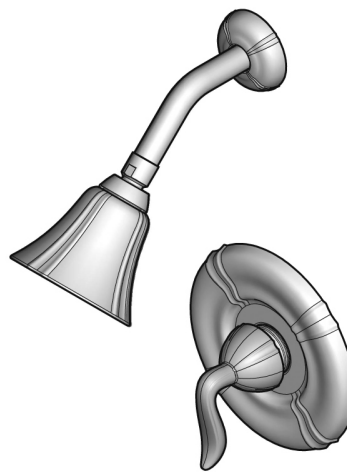

Highlights

- Trim Only
- Fits 0X8 and JX8 Valve Bodies
- Quick Trim Installation—Attaches Without Tools, No Exposed Screws

Code Compliance

Price Pfister products are designed and manufactured in compliance with the following standards and codes:

- IAPMO certified
- ASME A112.18.1
- CSA B125 certified
- ANSI A117.1 (Lever handles only)

R89 Series

SANTIAGO™

Tub & Shower

Single Control
Trim Only, Valve Not Included

Finishes	R89-7STC	R89-7STK	R89-7STY	R89-8STC	R89-8STK	R89-8STY
Tuscan Bronze			x			x
Polished Chrome	x			x		
Satin Nickel		x			x	

Features	R89-7STC	R89-7STK	R89-7STY	R89-8STC	R89-8STK	R89-8STY
Lever Handle	x	x	x	x	x	x
Quick Trim Installation—Attaches Without Tools, No Exposed Screws	x	x	x	x	x	x
Fits 0X8 and JX8 Valve Bodies	x	x	x	x	x	x
ADA Approved	x	x	x	x	x	x
Tub & Shower				x	x	x
Shower Only	x	x	x			
Trim Only	x	x	x	x	x	x
Metal Shower Arm with Decorative Shower and Spout Flanges	x	x	x	x	x	x
Threaded Tub Spout				x	x	x
Step-By-Step Installation Instructions	x	x	x	x	x	x
Pforever Warranty®	x	x	x	x	x	x