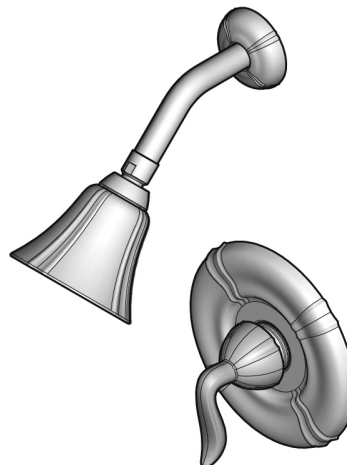

- R89-8STC ☐
- R89-8STK ☐
- R89-8STY ☐

For additional information, please contact your Price Pfister representative, or visit our website at www.pricepfister.com.

Project: _____

Contractor: _____

SS-R89-16

1-800-PFAUCET www.pricepfister.com
19701 DaVinci, Lake Forest, CA 92610
06/18/07

Price Pfister®

Pf Freshest Ideas in Pf faucets.