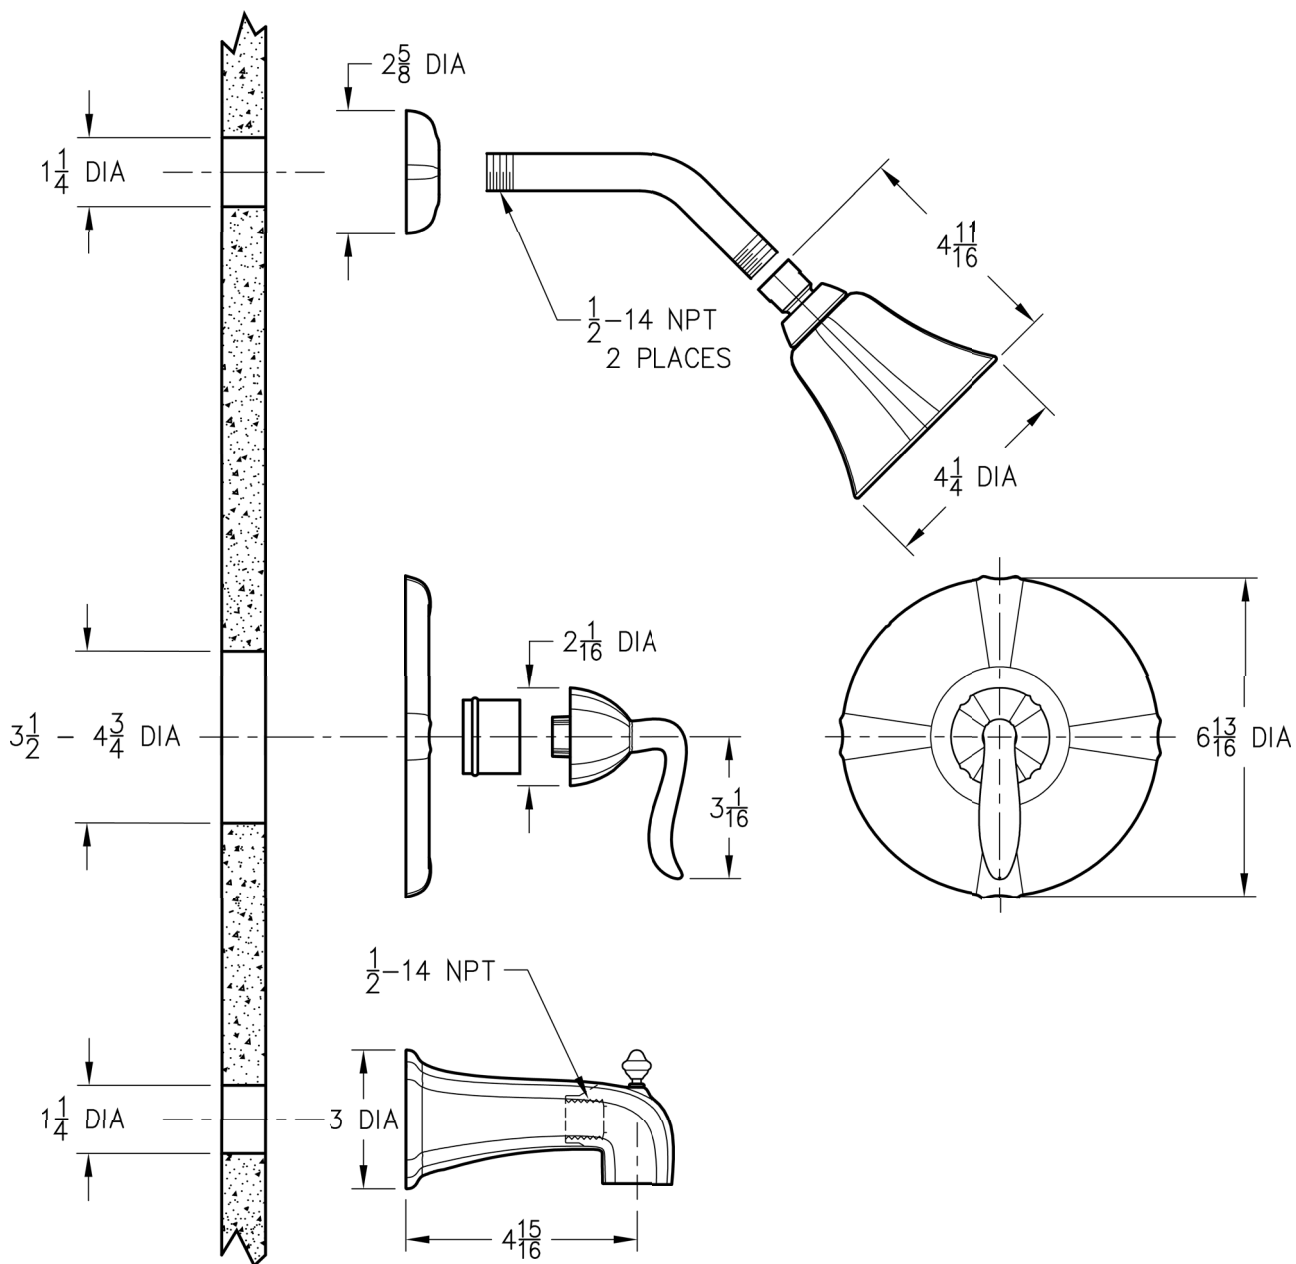

Features	R89-7STC	R89-7STK	R89-7STY	R89-8STC	R89-8STK	R89-8STY
Lever Handle	x	x	x	x	x	x
Quick Trim Installation—Attaches Without Tools, No Exposed Screws	x	x	x	x	x	x
Fits 0X8 and JX8 Valve Bodies	x	x	x	x	x	x
ADA Approved	x	x	x	x	x	x
Tub & Shower				x	x	x
Shower Only	x	x	x			
Trim Only	x	x	x	x	x	x
Metal Shower Arm with Decorative Shower and Spout Flanges	x	x	x	x	x	x
Threaded Tub Spout				x	x	x
Step-By-Step Installation Instructions	x	x	x	x	x	x
Pforever Warranty®	x	x	x	x	x	x

Contractor: _____

SS-R89-16

1-800-PFAUCET www.pricepfister.com
19701 DaVinci, Lake Forest, CA 92610
06/18/07

Price Pfister®

Pf Freshest Ideas in Pf faucets.

R89 Series

SANTIAGO.

Tub & Shower

Dimensions are in Inches

1-800-PFAUCET www.pricepfister.com
 19701 DaVinci, Lake Forest, CA 92610
 06/14/07

Price Pfister®
 Pfreshest Ideas in Pfaucets.