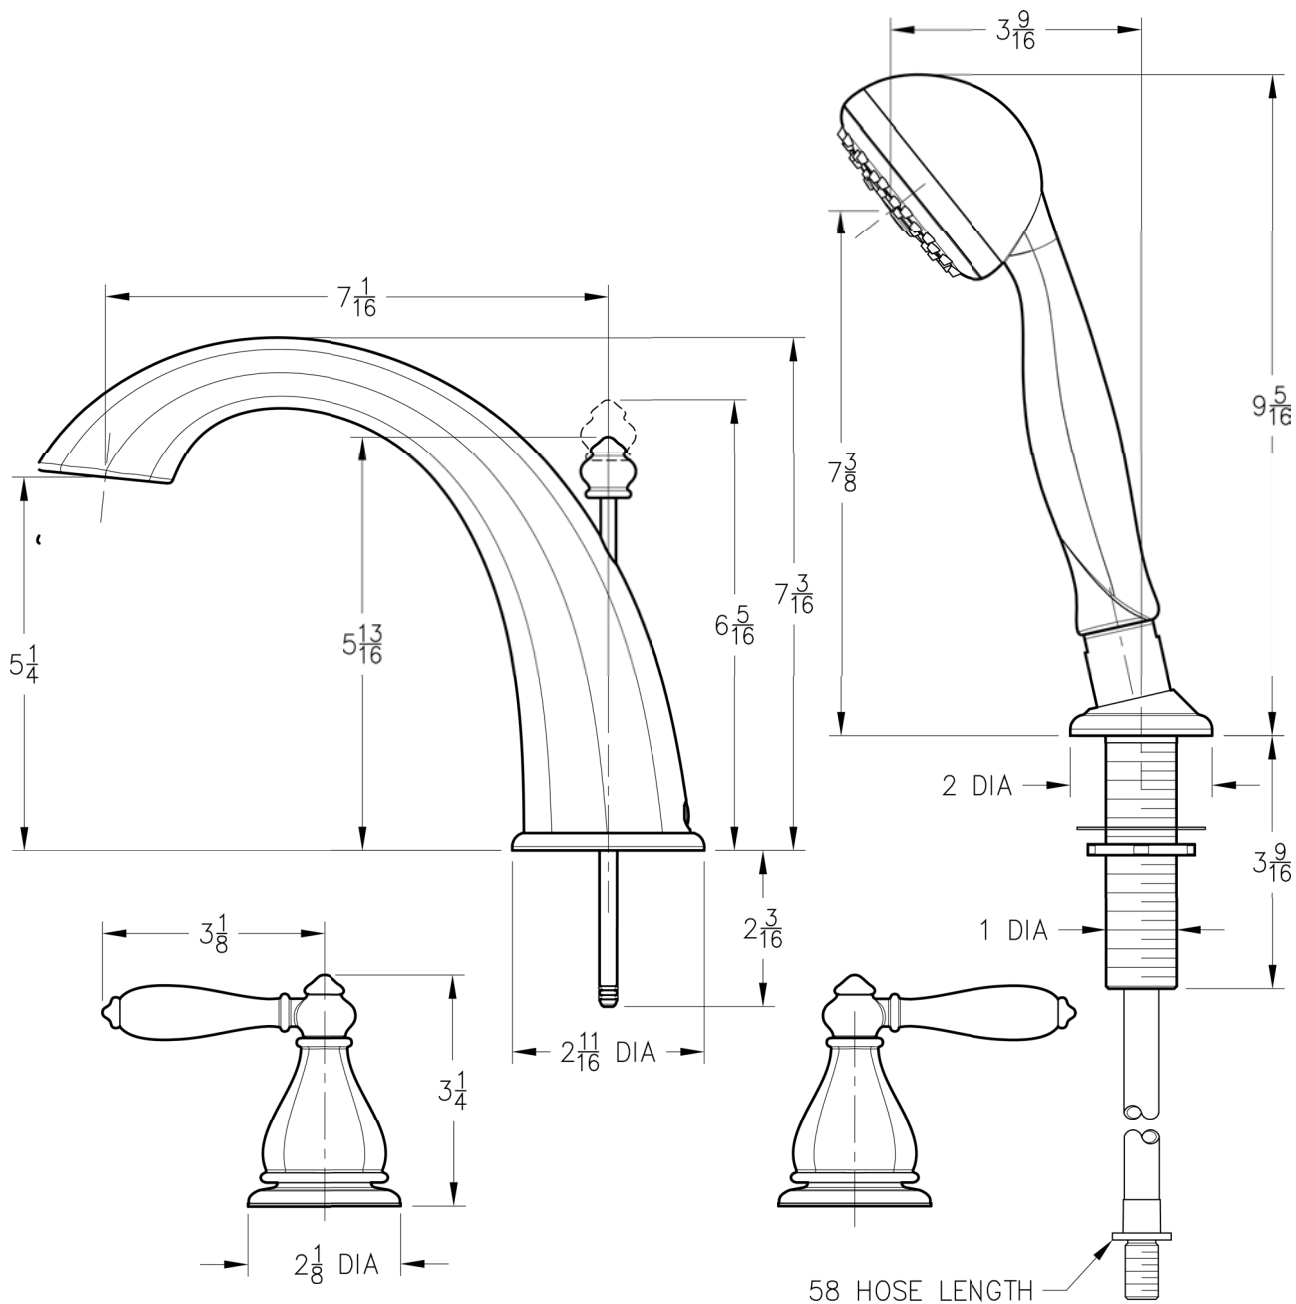

<b>Finishes</b>	RT6-4RPC	RT6-4RPK	RT6-4RPY
Tuscan Bronze			X
Polished Chrome	X		
Satin Nickel		X	

<b>Features</b>	RT6-4RPC	RT6-4RPK	RT6-4RPY
Solid Brass Construction	X	X	X
3 Function Hand Shower	X	X	X
Coordinates with Matching Handshower	X	X	X
Metal Lever Handles	X	X	X
4-Hole Installation	X	X	X
Intergrated Pull Diverter in Spout Connection	X	X	X
Requires 0X6-440R Rough-In	X	X	X
High-Arc Decorative Spout	X	X	X
Includes Matching Side Spray	X	X	X
Pforever Warranty®	X	X	X

# Price Pfister®

INSTALLATION DIMENSIONS

RT6 Series  
Portola<sup>™</sup>  
Roman Tub Trim

Dimensions are in Inches

1-800-PFAUCET www.pricepfister.com  
19701 DaVinci, Lake Forest, CA 92610  
08/26/08

Price Pfister<sup>®</sup>