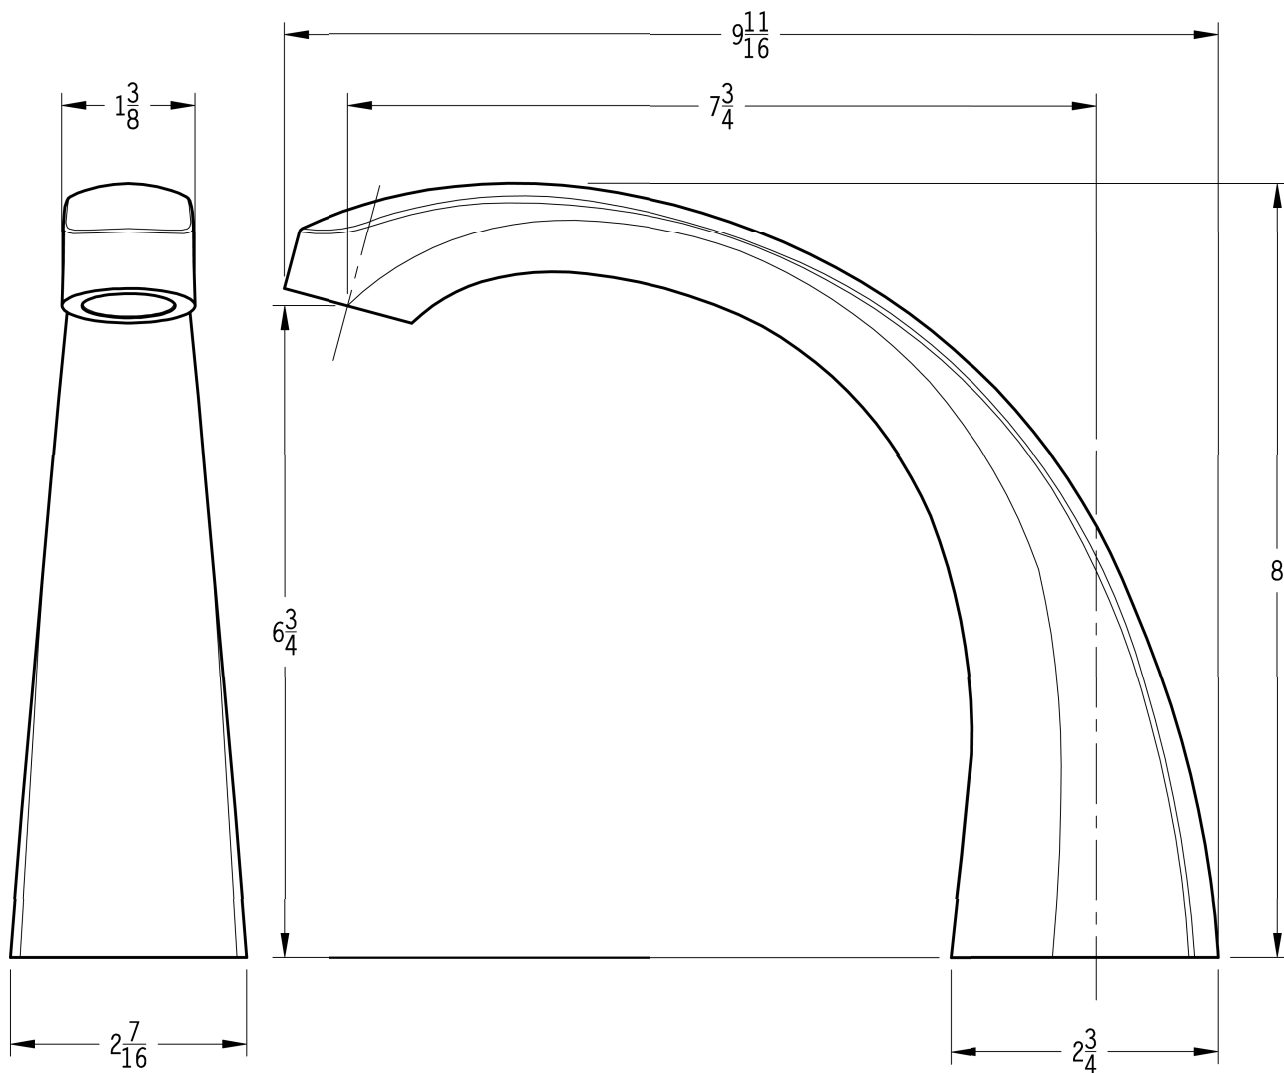

PARISA™

Roman Tub Trim

Dimensions are in Inches

1-800-PFAUCET www.pricepfister.com
19701 DaVinci, Lake Forest, CA 92610
01/8/03

Price Pfister®
Pf Pfreshest Ideas in Pf faucets.

SS-RT6-09