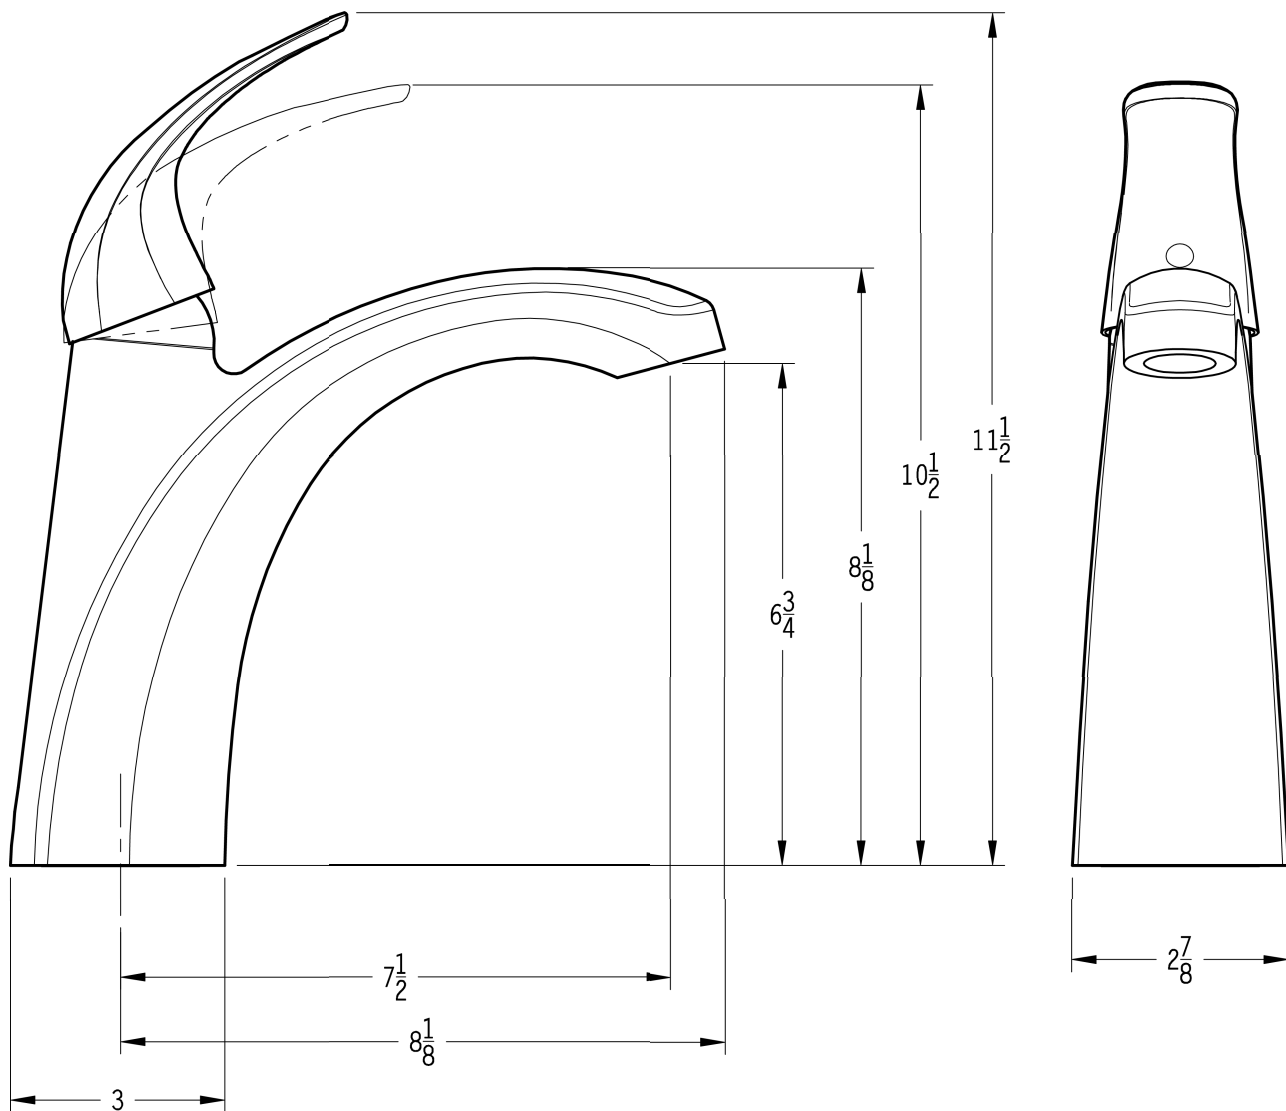

Project: _____

Contractor: _____

SS-RT6-01

1-800-PFAUCET www.pricepfister.com
 19701 DaVinci, Lake Forest, CA 92610
 01/8/03

Price Pfister®
 Pfreshest Ideas in Pfaucets.

INSTALLATION DIMENSIONS

RT6 Series
PARISA™
Roman Tub

Dimensions are in Inches

1-800-PFAUCET www.pricepfister.com
19701 DaVinci, Lake Forest, CA 92610
01/8/03

Price Pfister®
Pf Pfreshest Ideas in Pf faucets.

SS-RT6-01