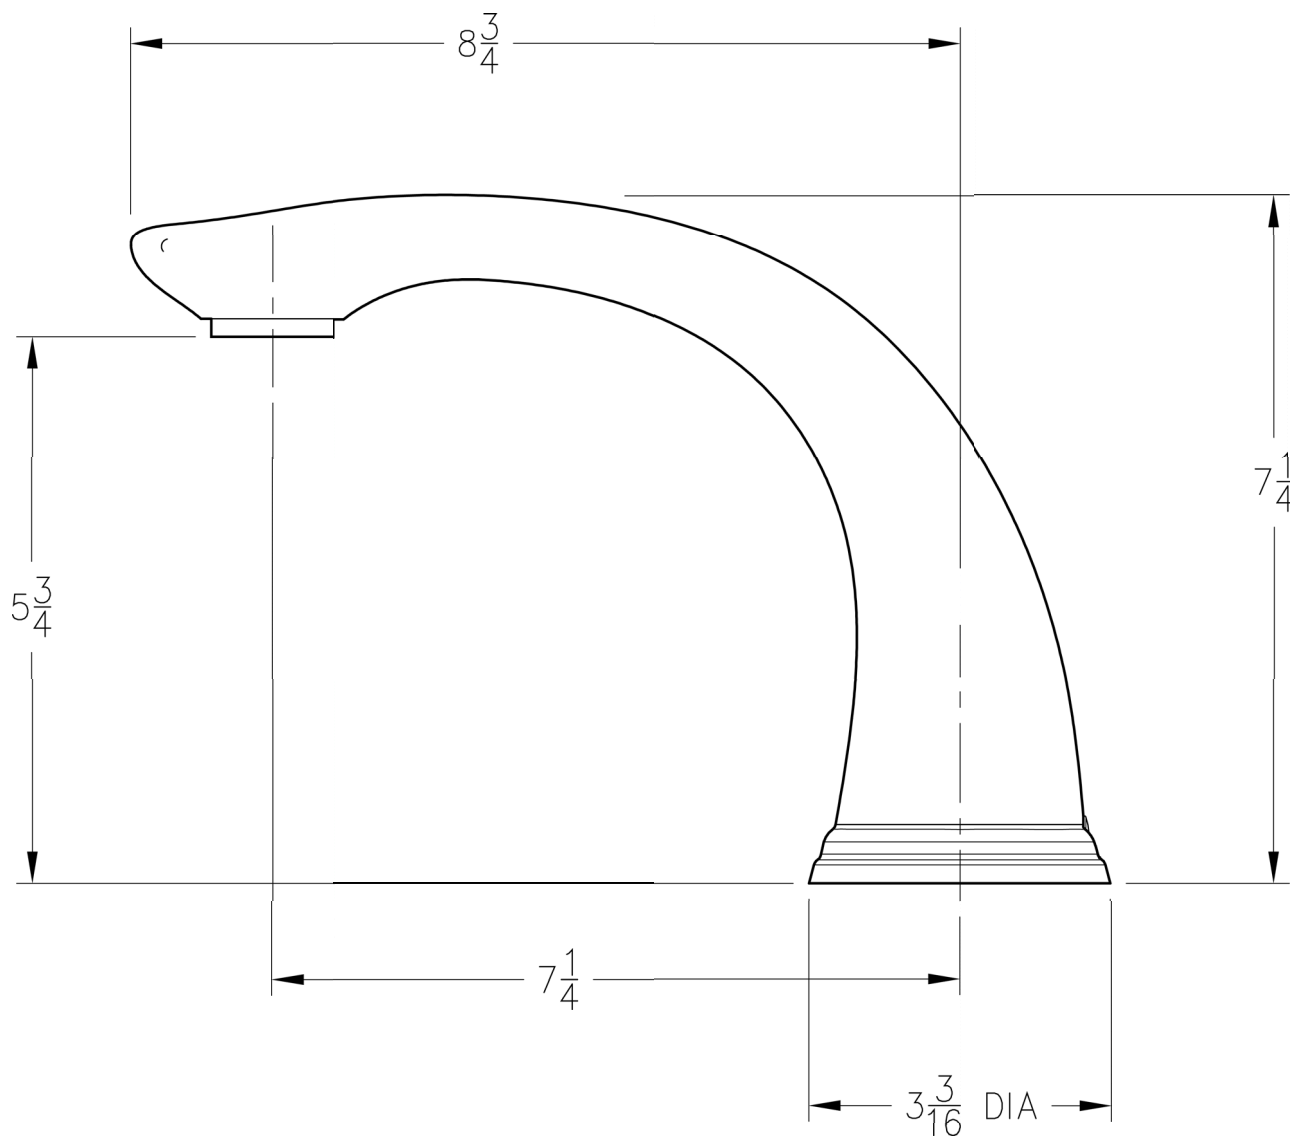

SS-RT6-13

RT6 Series

*Avalon*<sup>™</sup>

Roman Tub Trim

Dimensions are in Inches

1-800-PFAUCET [www.pricepfister.com](http://www.pricepfister.com)  
19701 DaVinci, Lake Forest, CA 92610  
03/8/05

**Price Pfister**<sup>®</sup>  
Pf Pfreshest Ideas in Pf faucets.