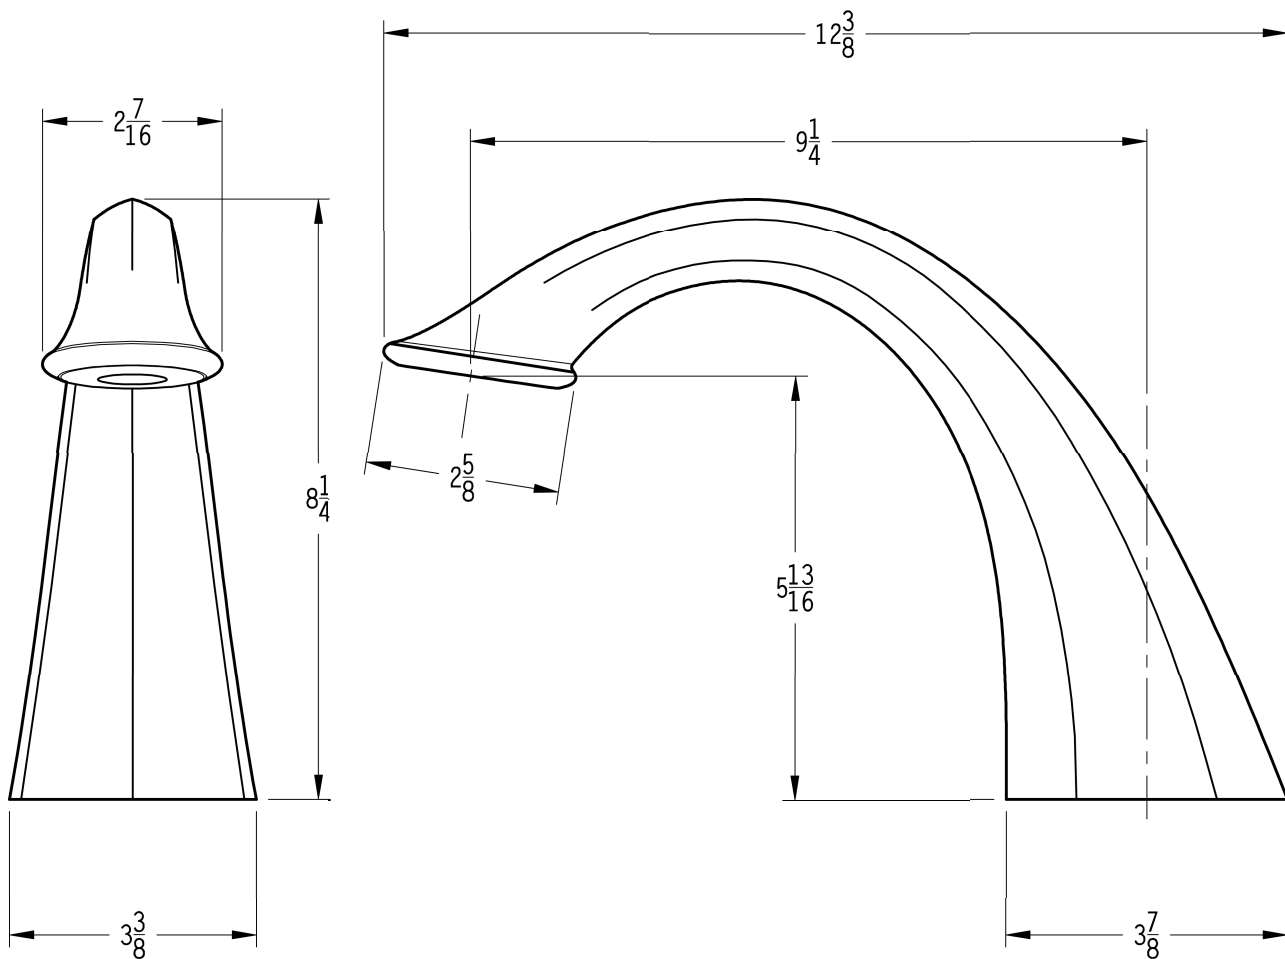

Dimensions are in Inches

1-800-PFAUCET www.pricepfister.com
19701 DaVinci, Lake Forest, CA 92610
01/8/03

Price Pfister®
Pf Pfrestest Ideas in Pf faucets.

SS-RT6-10