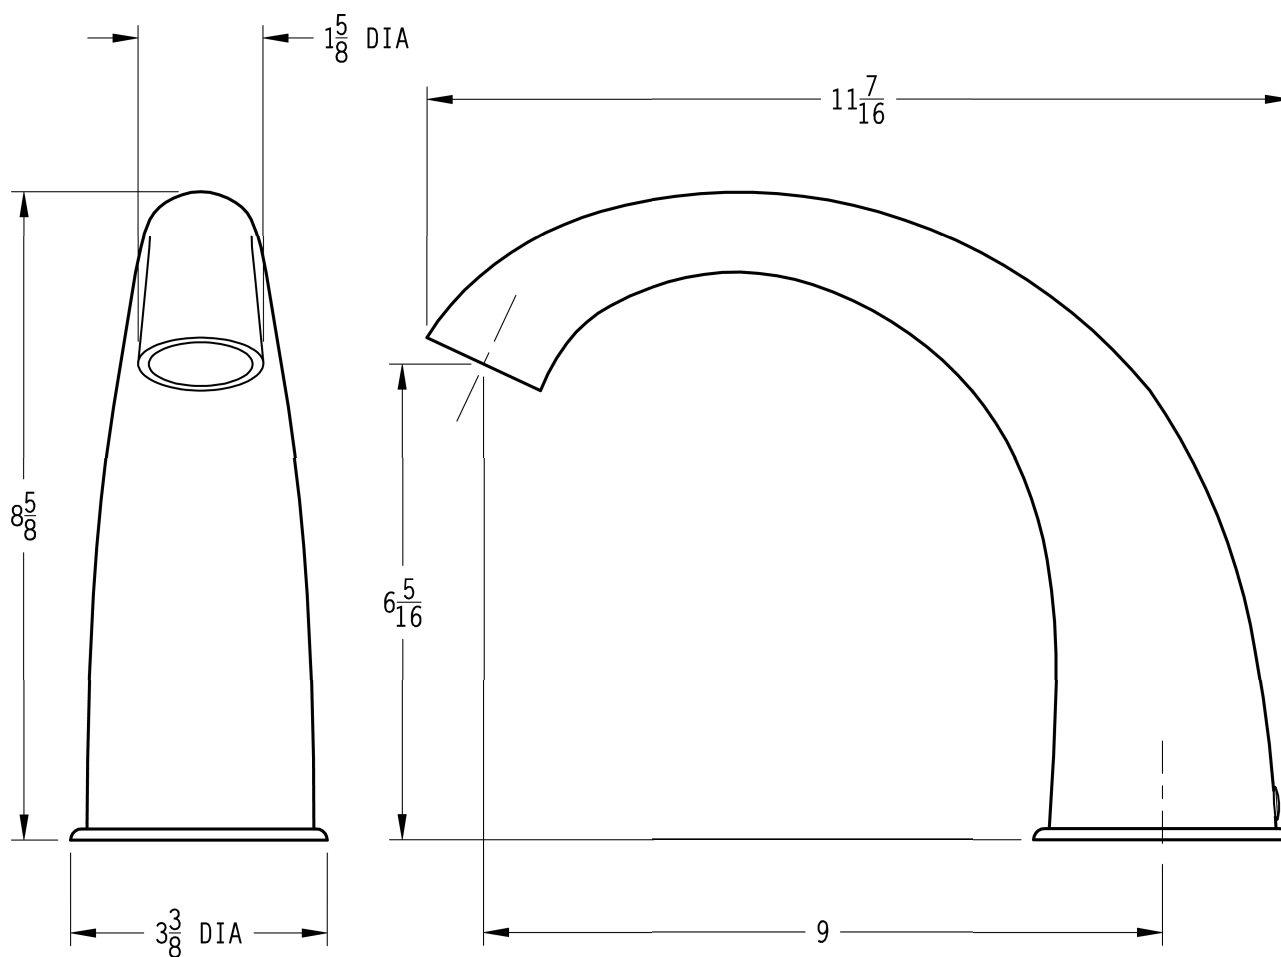

INSTALLATION DIMENSIONS

RT6 Series

*Carmel*

Roman Tub Trim

Dimensions are in Inches

1-800-PFAUCET [www.pricepfister.com](http://www.pricepfister.com)  
19701 DaVinci, Lake Forest, CA 92610  
01/8/03

**Price Pfister**<sup>®</sup>  
Pf Pfresthest Ideas in Pfaucets.