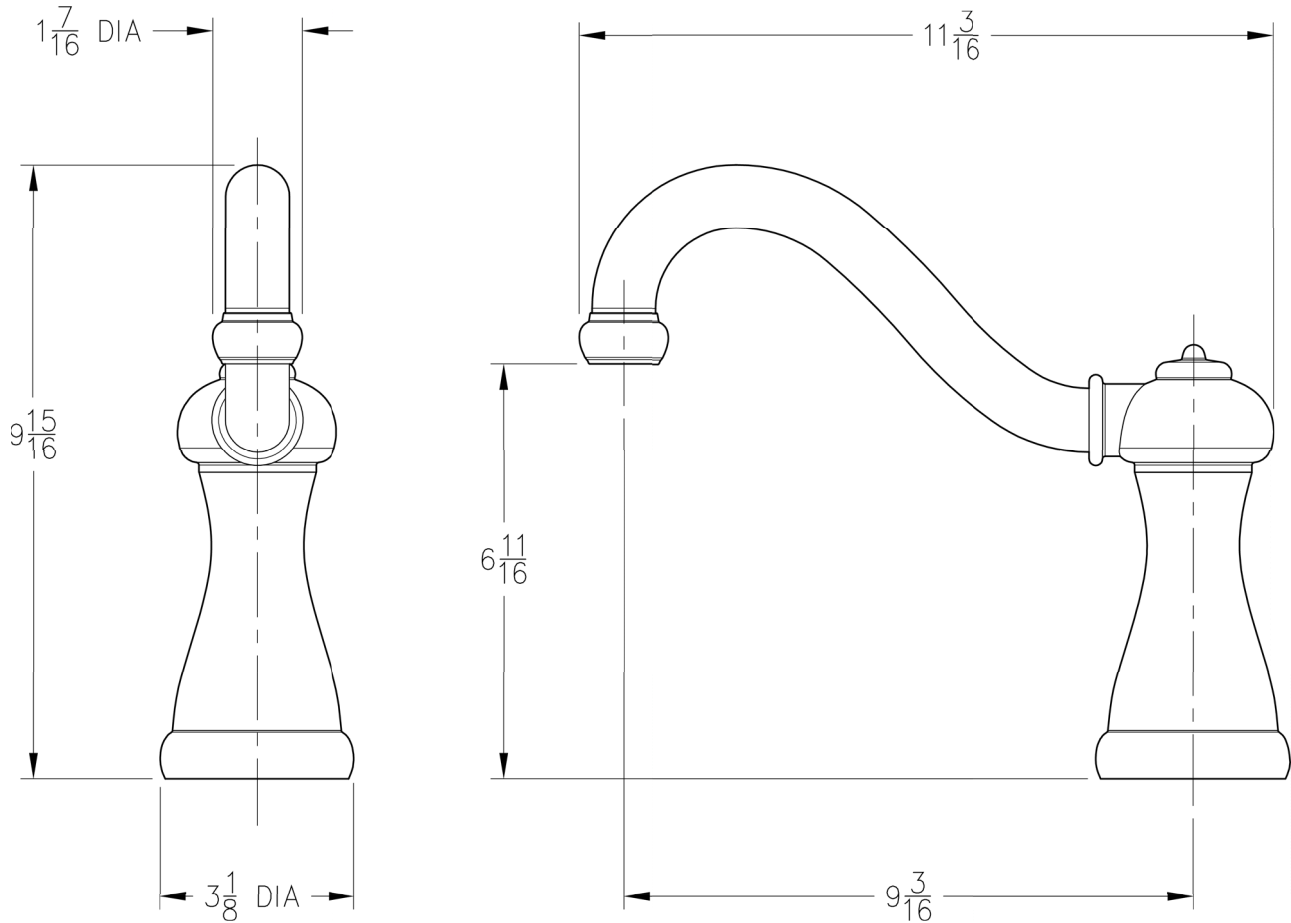

SS-RT6-11

1-800-PFAUCET www.pricepfister.com
19701 DaVinci, Lake Forest, CA 92610
09/27/05

Price Pfister®

Pfreshest Ideas in Pfaucets.

INSTALLATION DIMENSIONS

RT6 Series
Marielle™
Roman Tub Trim

Dimensions are in Inches