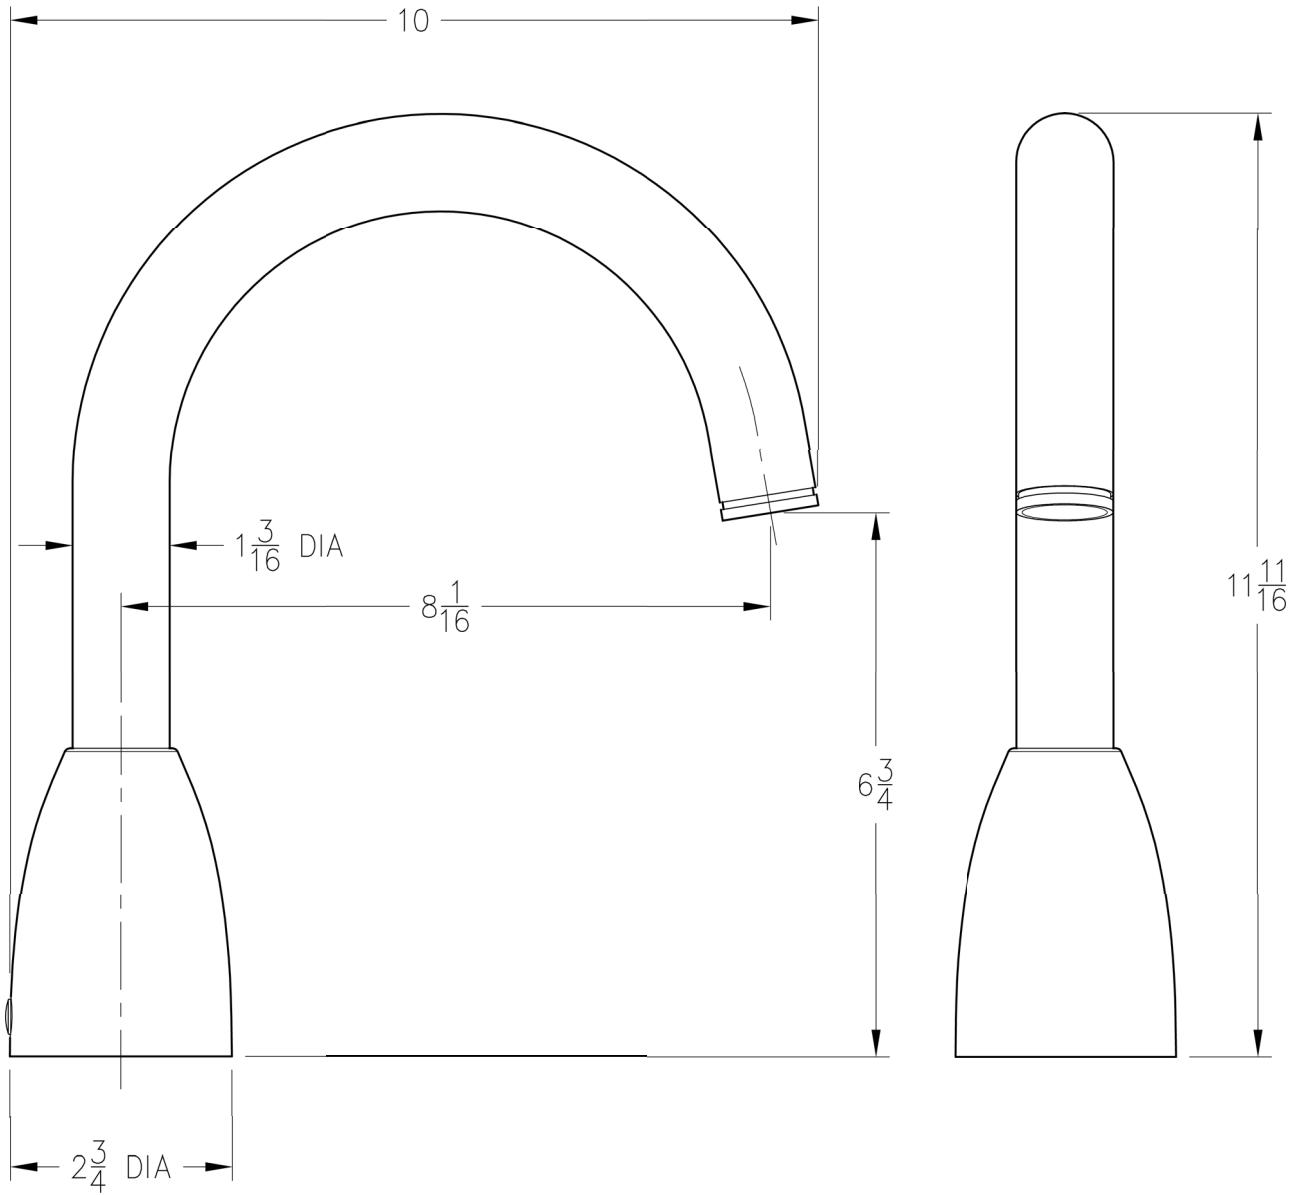

SS-RT6-12

**1-800-PFAUCET** [www.pricepfister.com](http://www.pricepfister.com)  
19701 DaVinci, Lake Forest, CA 92610  
12/8/04

Price Pfister®

Pfreshest Ideas in Pfaucets.

INSTALLATION DIMENSIONS

**RT6 Series**  
**CONTEMPRA.**  
**Roman Tub Trim**

Dimensions are in Inches

**1-800-PFAUCET** [www.pricepfister.com](http://www.pricepfister.com)  
19701 DaVinci, Lake Forest, CA 92610  
12/6/04

**Price Pfister®**  
Pf Pfreshet Ideas in Pfaucets.

**SS-RT6-12**