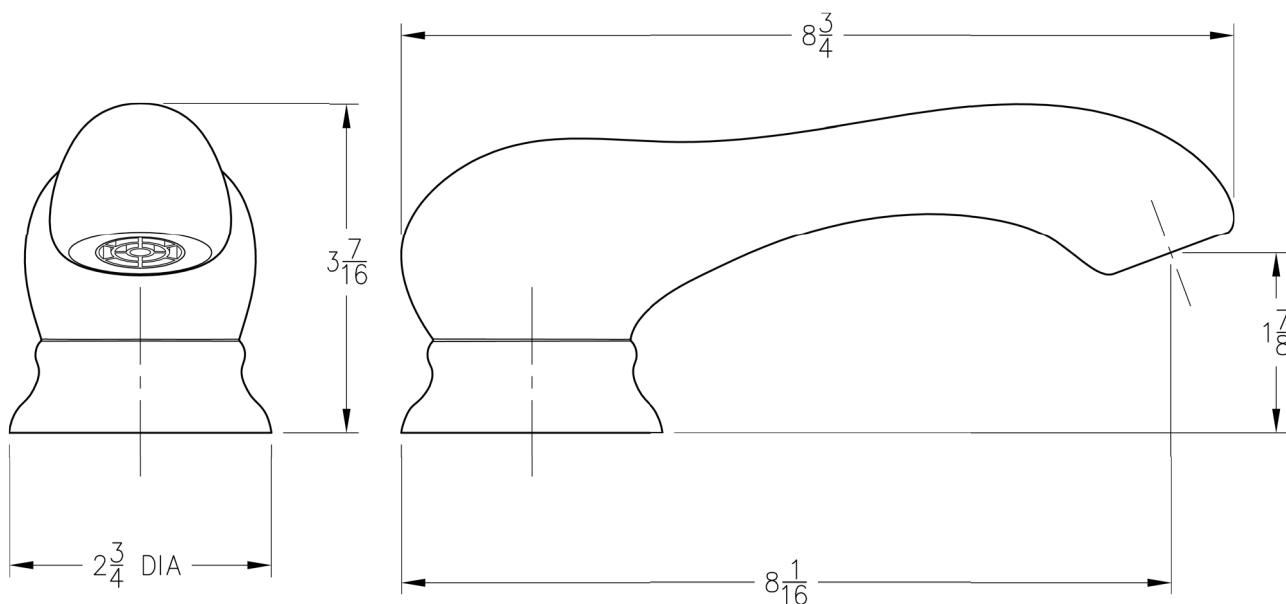

INSTALLATION DIMENSIONS

**RT6 Series**

**Roman Tub Trim**

Dimensions are in Inches

1-800-PFAUCET [www.pricepfister.com](http://www.pricepfister.com)  
19701 DaVinci, Lake Forest, CA 92610  
10/27/05

**Price Pfister**<sup>®</sup>  
Pf freshest Ideas in Pfaucets.