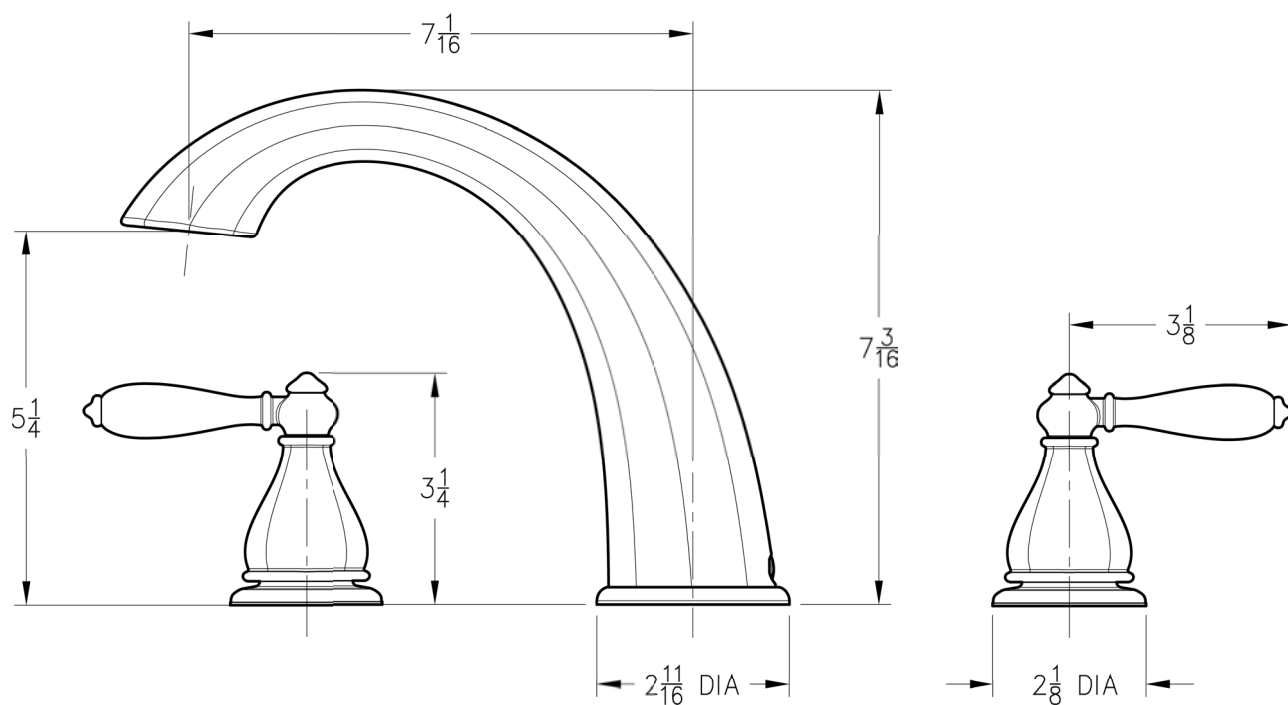

# Price Pfister®

**RT6 Series**

**Portola™**

**Roman Tub Trim**

Dimensions are in Inches

**1-800-PFAUCET** www.pricepfister.com  
19701 DaVinci, Lake Forest, CA 92610  
08/26/08

**Price Pfister®**

SS-RT6-24