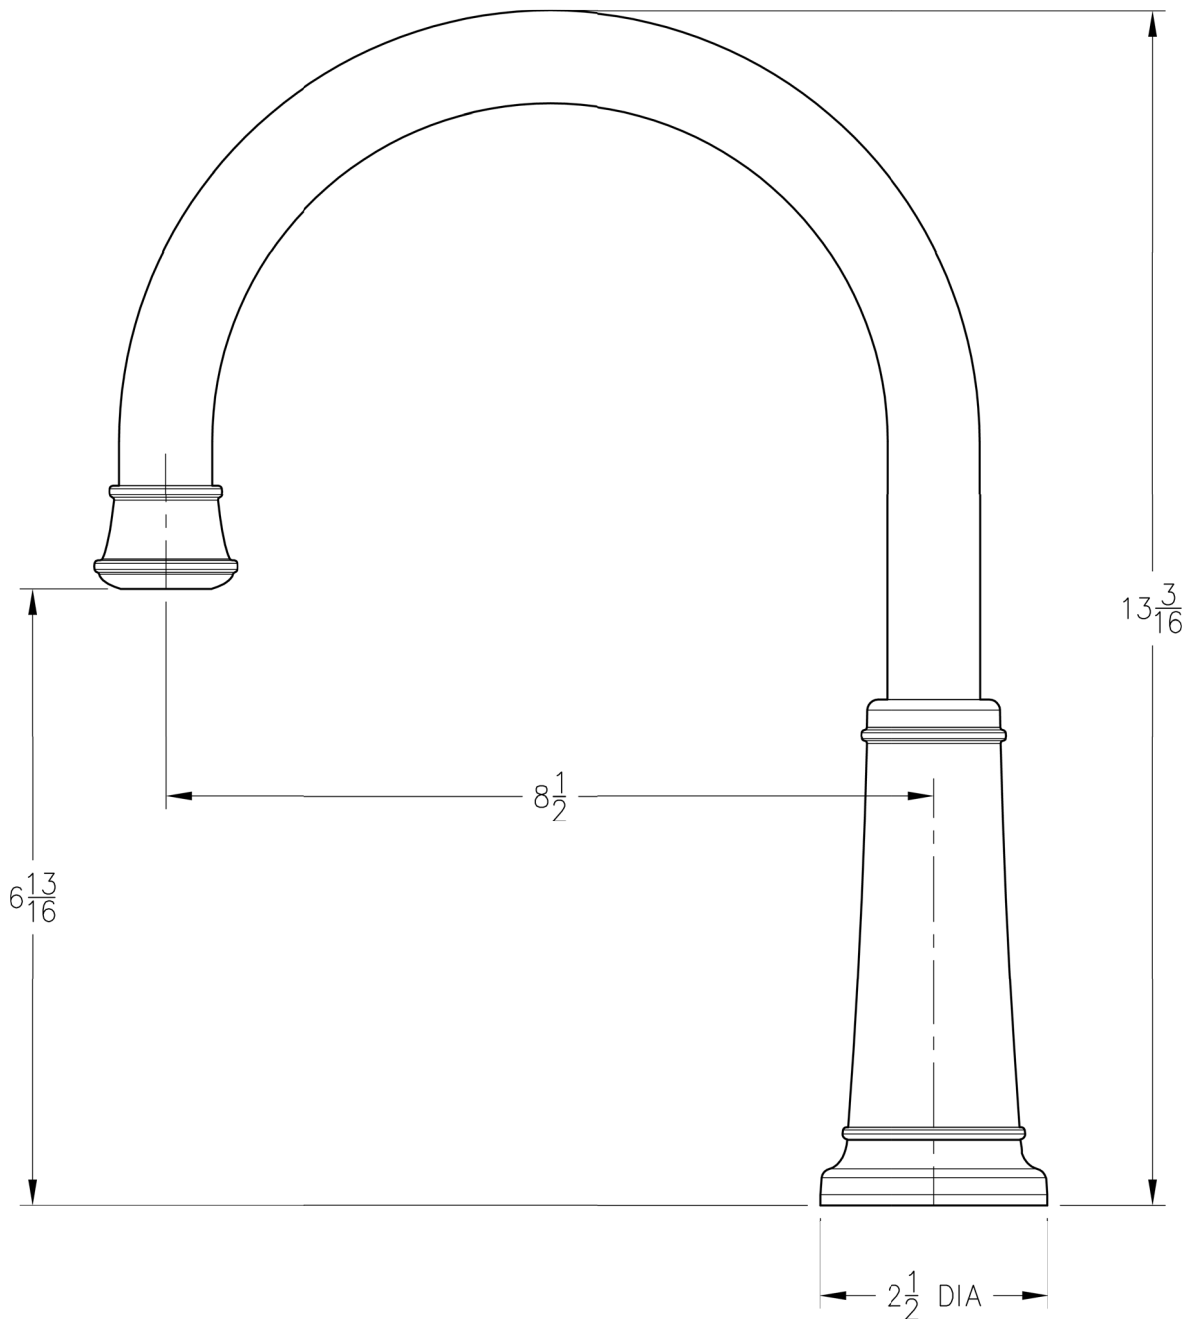

Roman Tub Trim

Dimensions are in Inches

1-800-PFAUCET www.pricepfister.com
19701 DaVinci, Lake Forest, CA 92610
11/17/05

Price Pfister[®]
Pf Pfreshest Ideas in Pfaucets.

SS-RT6-16