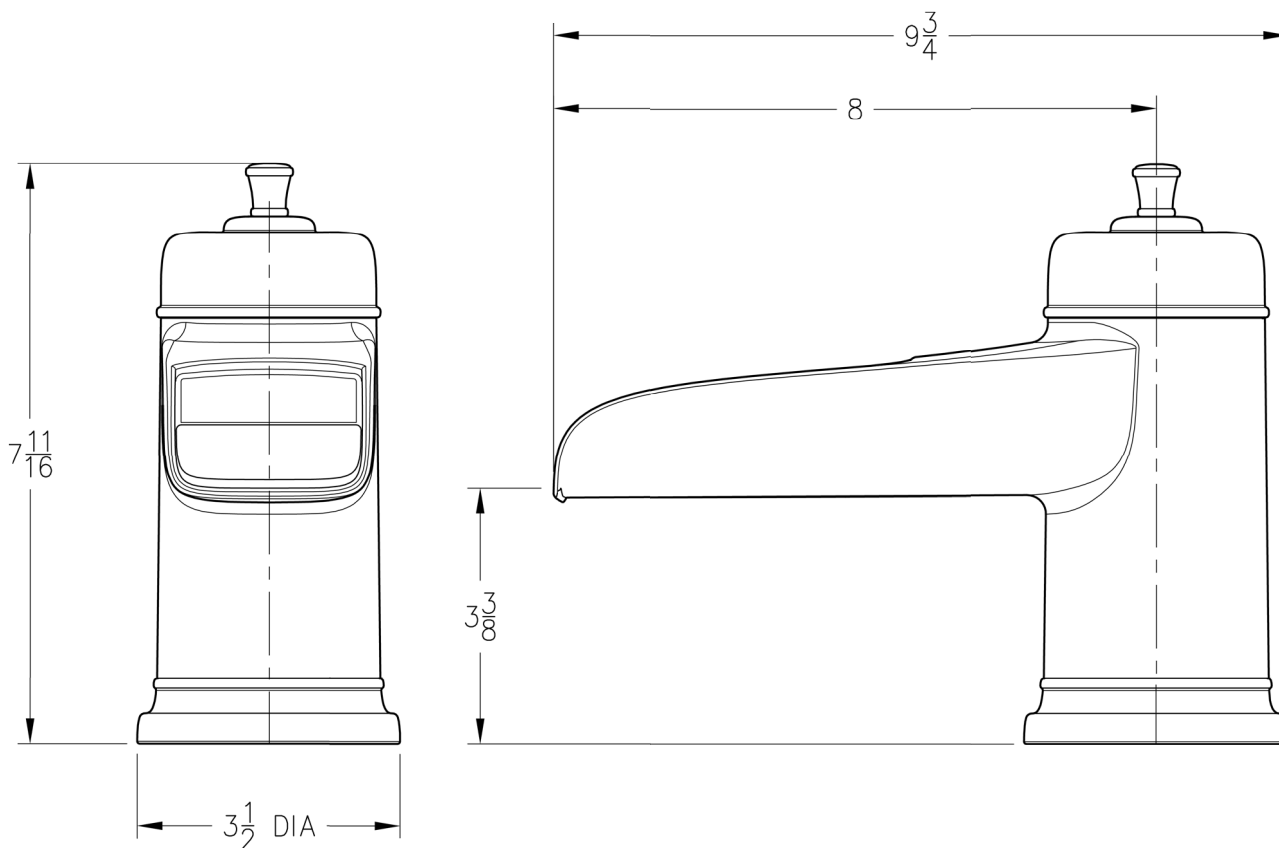

SS-RT6-15

INSTALLATION DIMENSIONS

**RT6 Series**

**ASHFIELD**  
COLLECTION

**Roman Tub Trim**

Dimensions are in Inches

1-800-PFAUCET [www.pricepfister.com](http://www.pricepfister.com)  
19701 DaVinci, Lake Forest, CA 92610  
11/17/05