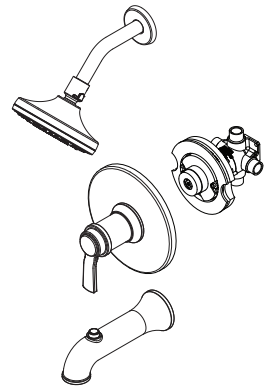

- 8P8-WS2-BCOSGS Finish(GS)
- 8P8-WS2-BCOSSDB Finish(SDB)

Specifications

Features

- 1.75 GPM Flow Rate (Showerhead)
- 6 Function Showerhead (HydroFuse™, Full Spray, Massage, Full Spray/HydroFuse™ Combo, Full Spray/ Massage Combo, and Pause)
- Includes OX8 Valve
- Push Button Tub Spout
- Quick Connect Tub Spout
- Wipe Clean Nozzles
- SecurePfit™ with Anti Handle Wobble
- Pressure Balanced Valve Included
- Temperature Control Only
- Spot Defense Finish Resists Spots and Fingerprints (SDB Finish Only)
- Pforever Seal™ Ceramic Disc Valve
- Limited Lifetime Warranty

- Push button diverter
- Valve included
- Pforever Seal™

Code Compliance

Pfister products are designed and manufactured in compliance with the following standards and codes:

- IAPMO Certified to ASME A112.18.1/CSA B125.1 including:
 - ASSE 1016
- EPA WaterSense Certified
- CEC Certified/CALGreen compliant
- ADA Compliant - ANSI A117.1 (Lever Handles Only)

Dimensions