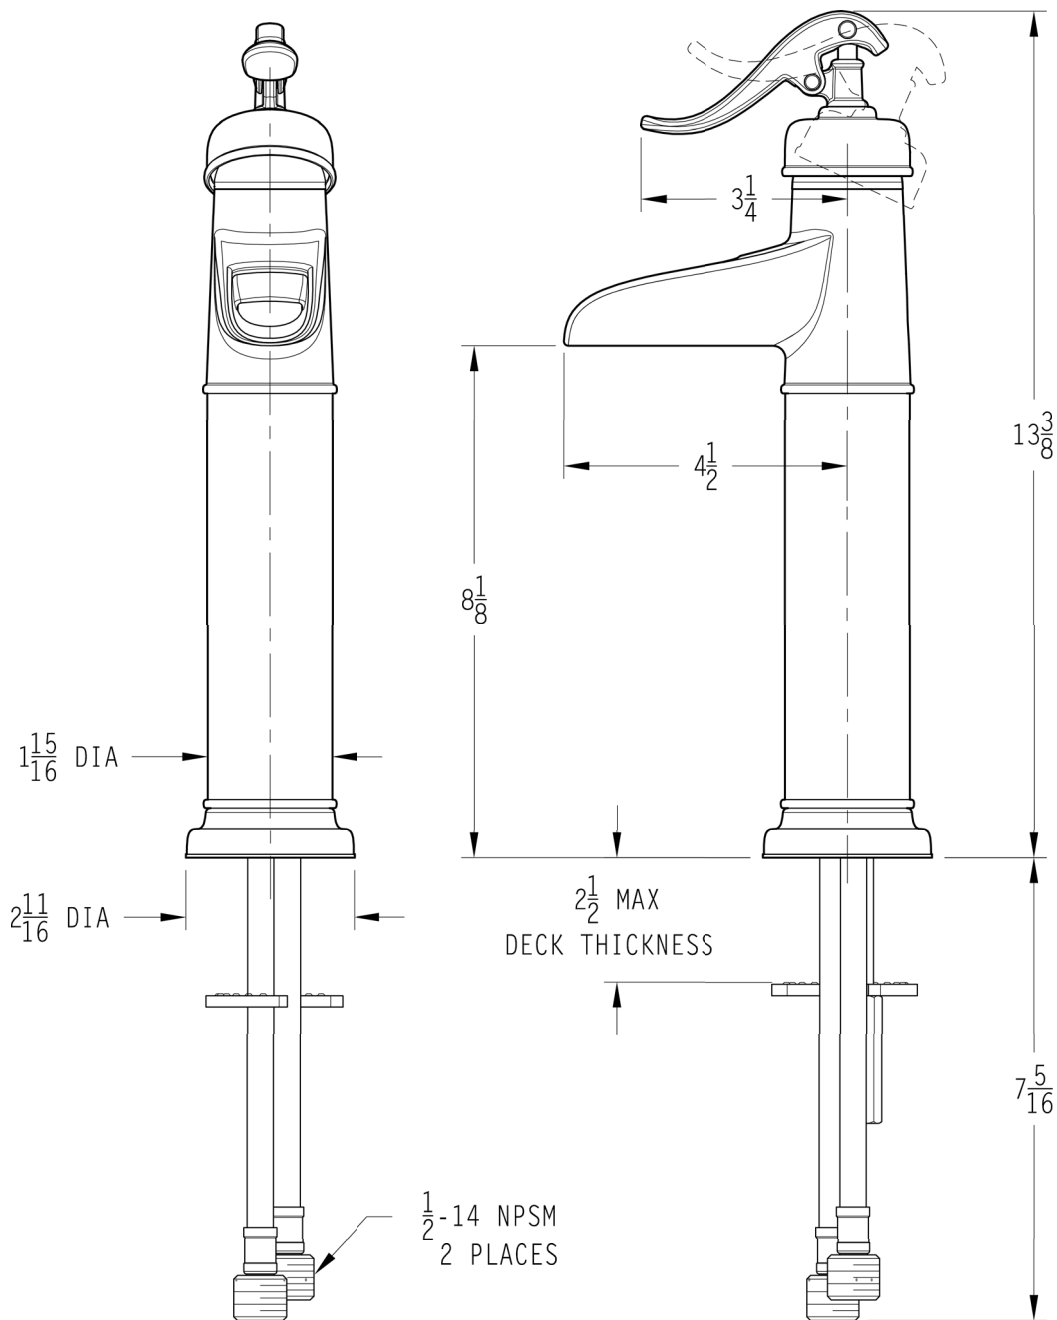

# INSTALLATION DIMENSIONS

### Vessel Faucet

| <b>Critical Dimensions:</b>     |                     |
|---------------------------------|---------------------|
| Minimum Hole Size               | 1 1/8 Dia Thru Hole |
| Valve Centerline to Back Splash | 2 5/16 Min          |