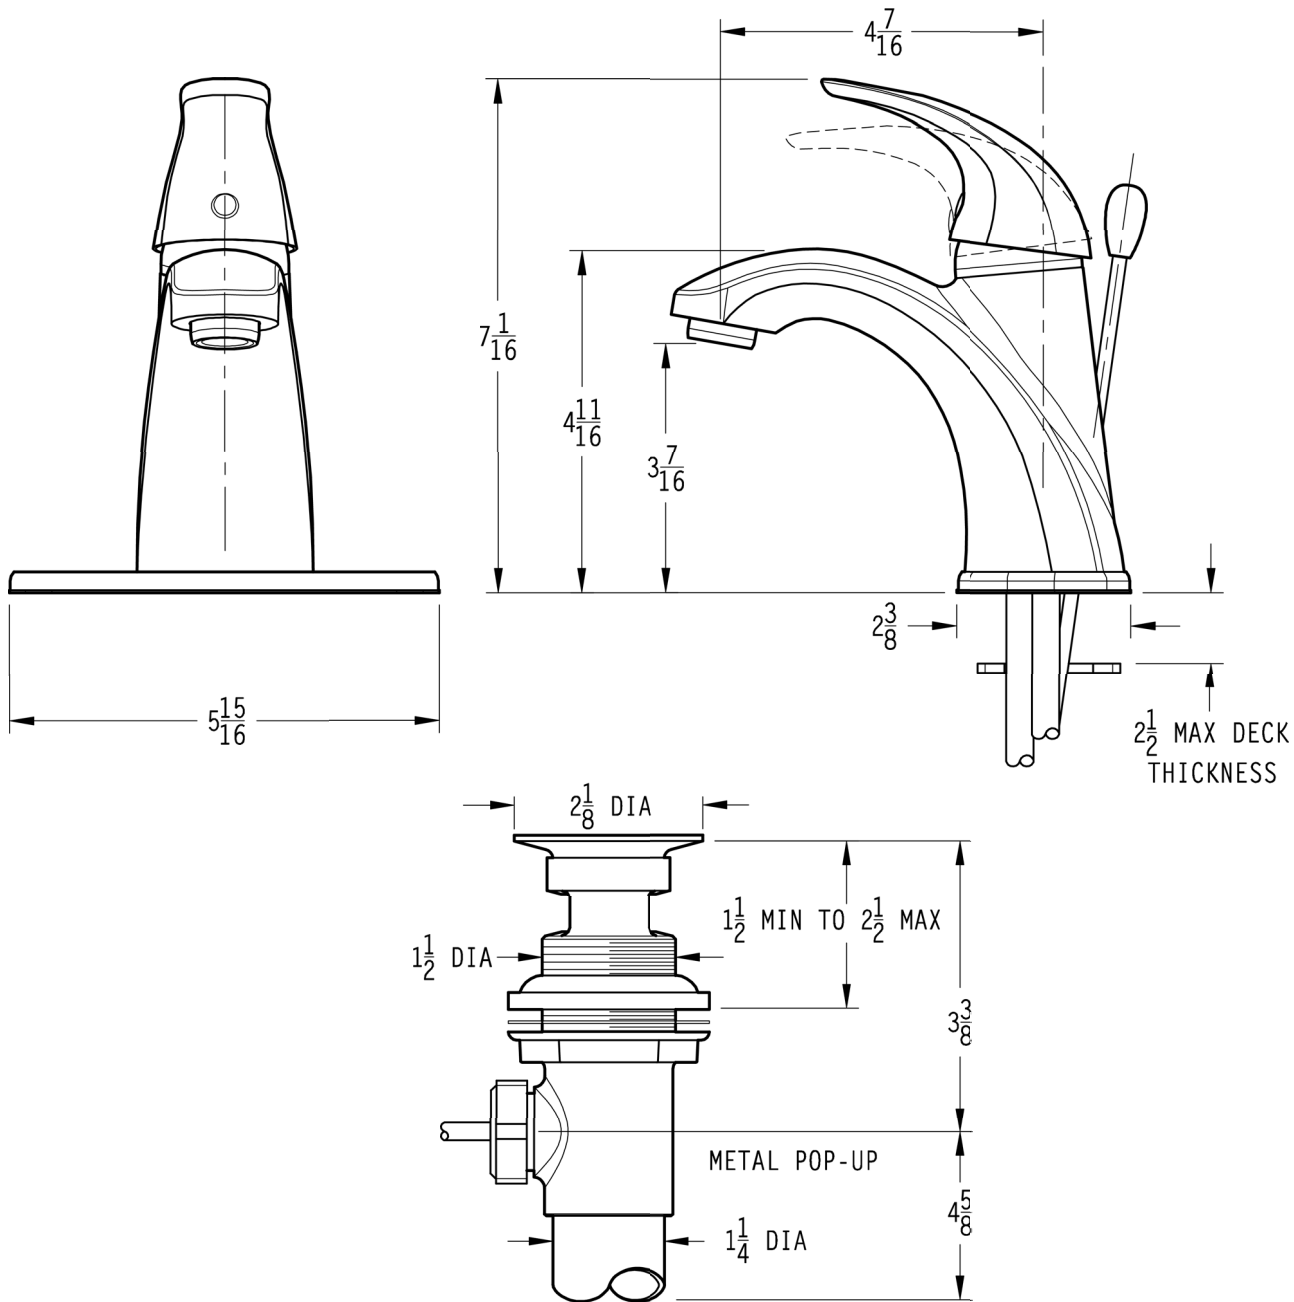

Features	J42-A5FC	J42-AMCB	J42-AMCC	J42-AMCK	J42-AMFB	J42-AMFC	J42-AMFK	J42-ANFC	T42-AGFC	T42-AMCB	T42-AMCC	T42-AMCK	T42-AMCP	T42-AMFB	T42-AMFC	T42-AMFK	T42-AMFP	T42-ANFC
20" Flexible Stainless Steel Supply Lines	x				x	x	x	x	x					x	x	x	x	x
16" Copper Supply Lines, Less Fittings		x	x	x						x	x	x	x					
Job Pack Quantities	x	x	x	x	x	x	x	x										
Less Pop-Up								x	x									x
Metal Pop-Up		x	x	x	x	x	x			x	x	x	x	x	x	x	x	x
50/50 Pop-Up	x																	
Includes Cap for Pop-Up Hole								x										x
Grid Strainer									x									
High-Arc Decorative Spout	x	x	x	x	x	x	x	x	x	x	x	x	x	x	x	x	x	x
Single Control Ceramic Disc Valve	x	x	x	x	x	x	x	x	x	x	x	x	x	x	x	x	x	x
Step-By-Step Installation Instructions	x	x	x	x	x	x	x	x	x	x	x	x	x	x	x	x	x	x
Pforever Warranty®	x	x	x	x	x	x	x	x	x	x	x	x	x	x	x	x	x	x

Project: _____

Contractor: _____

1-800-PFAUCET www.pricepfister.com
19701 DaVinci, Lake Forest, CA 92610
10/27/06

Price Pfister®
 Pfreshest Ideas in Pfaucets.

INSTALLATION DIMENSIONS

42 Series

PARISA™

4" Centerset Lavatory Faucet

Critical Dimensions:	
Inlet Connection	1/2-14 NPSM
Minimum Hole Size	1 1/8 Dia Thru Hole
Valve Centerline to Back Splash	2 3/16 Min.

CAUTION:
When using the compression fittings in this package, with these types of installations, the installer must flare or bead the water supply lines to avoid blow-out conditions. Avoiding such steps in the installation of the unit may result in water damage.

Connect inlet supply lines by assembling brass supply nut (A), friction ring (B) and cone washer (C) onto 3/8" O.D. straight copper tube. Bead or flare. Wrench tighten.

Dimensions are in Inches

1-800-PFAUCET www.pricepfister.com
19701 DaVinci, Lake Forest, CA 92610
10/27/06