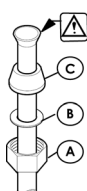

Project: _____

Contractor: _____

1-800-PFAUCET www.pricepfister.com
19701 DaVinci, Lake Forest, CA 92610
10/27/06

Price Pfister®
 Pfreshest Ideas in Pfaucets.

INSTALLATION DIMENSIONS

42 Series

PARISA™

4" Centerset Lavatory Faucet

Critical Dimensions:	
Inlet Connection	1/2-14 NPSM
Minimum Hole Size	1 1/8 Dia Thru Hole
Valve Centerline to Back Splash	2 3/16 Min.

CAUTION:
When using the compression fittings in this package, with these types of installations, the installer must flare or bead the water supply lines to avoid blow-out conditions. Avoiding such steps in the installation of the unit may result in water damage.

Connect inlet supply lines by assembling brass supply nut (A), friction ring (B) and cone washer (C) onto 3/8" O.D. straight copper tube. Bead or flare. Wrench tighten.

Dimensions are in Inches

1-800-PFAUCET www.pricepfister.com
19701 DaVinci, Lake Forest, CA 92610
10/27/06