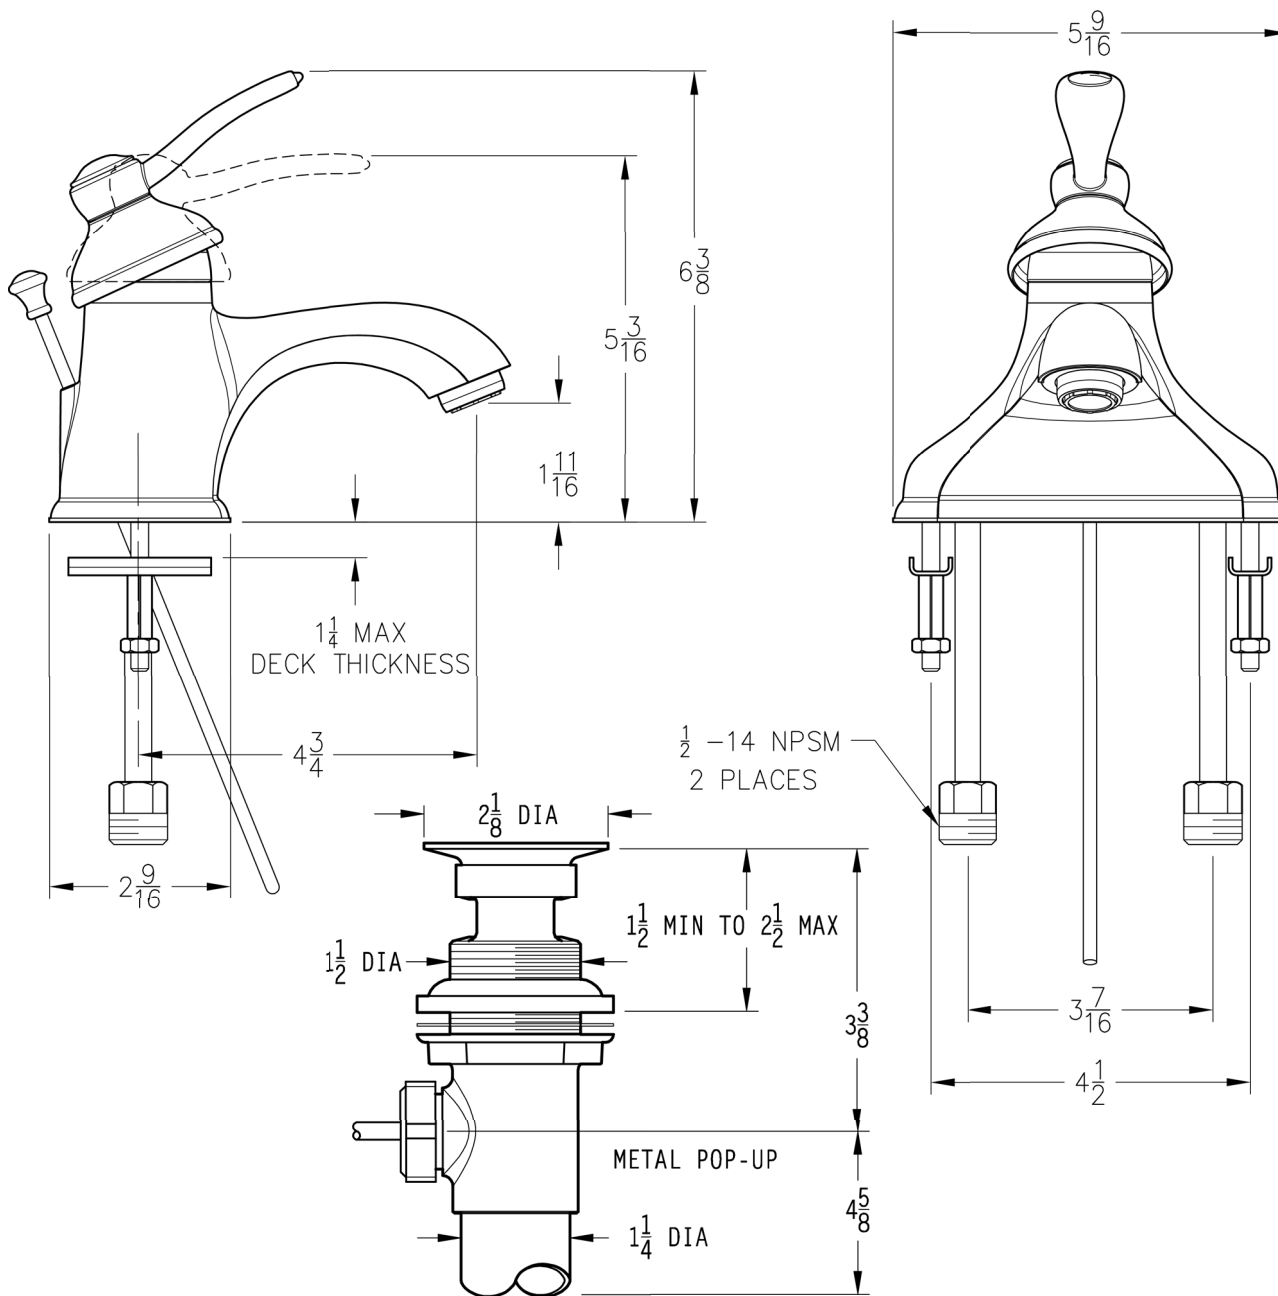

### 4" Centerset Lavatory Faucet

- Single Control
- 3-Hole Installation
- Ceramic Disc Valve

<b>Finishes</b>	J42-PC00	J42-PK00	T42-PC00	T42-PK00
Polished Chrome	X		X	
Satin Nickel		X		X

<b>Features</b>	J42-PC00	J42-PK00	T42-PC00	T42-PK00
Complete Collection with Coordinating Roman Tub and Tub & Shower Options	X	X	X	X
Lever Handle	X	X	X	X
3-Hole Installation	X	X	X	X
ADA Approved	X	X	X	X
Job Pack Quantities	X	X		
Metal Pop-Up			X	X
50/50 Pop-Up	X	X		
Single Control Ceramic Disc Valve	X	X	X	X
Step-By-Step Installation Instructions	X	X	X	X
Pforever Warranty®	X	X	X	X

# INSTALLATION DIMENSIONS

### 4" Centerset Lavatory Faucet

<b>Critical Dimensions:</b>	
Minimum Hole Size	1 1/2 Dia. Thru Hole 3 Places
Valve Centerline to Back Splash	2 1/2 Min.

**CAUTION:**  
When using the compression fittings in this package, with these types of installations, the installer must flare or bead the water supply lines to avoid blow-out conditions. Avoiding such steps in the installation of the unit may result in water damage.