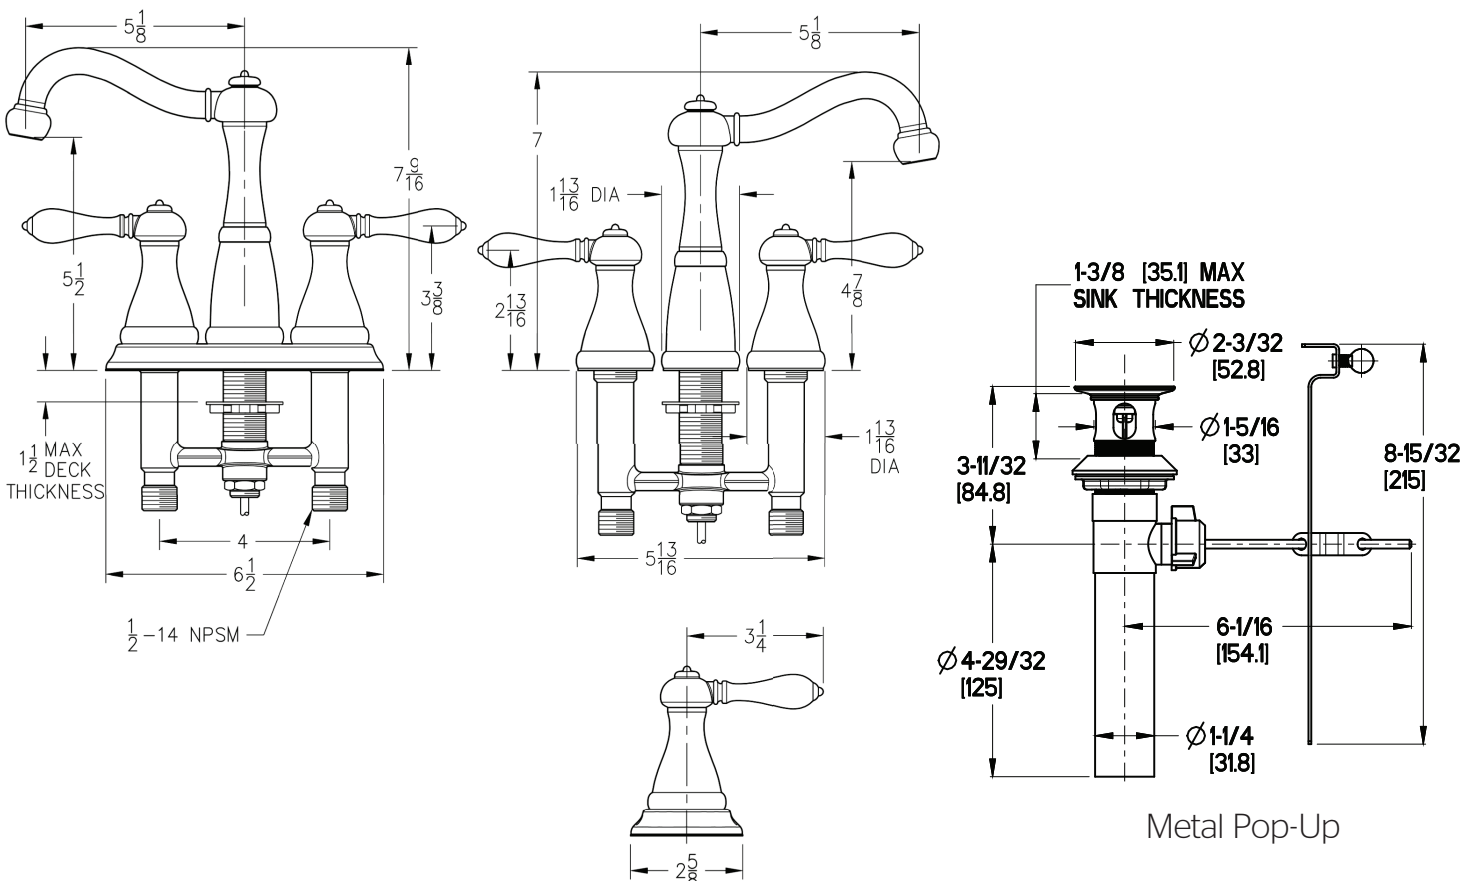

- T46-MOBC Finish(CC)
- T46-MOBE Finish(EE)
- T46-MOBK Finish(KK)
- T46-MOBU Finish(UU)
- T46-MOBY Finish(YY)

Specifications

Features

- Fixed Underbody
- Solid Brass Construction
- Metal Lever Handles
- Includes Metal Supply Nuts
- Accommodates Up to 2" Deck Thickness
- 3-Hole Installation
- 4" Centerset and Mini Widespread Combination
- 2.2 GPM (8.33 L/M) Flow Rate
- Install With or Without Deck Plate
- Metal Pop-Up
- High-Arc Decorative Spout
- Pforever Seal Ceramic Disc Valve
- Pforever Warranty®

Dimensions

Ø1 Min to Ø1-1/2 Max. Deck Hole Openings

Metal Pop-Up