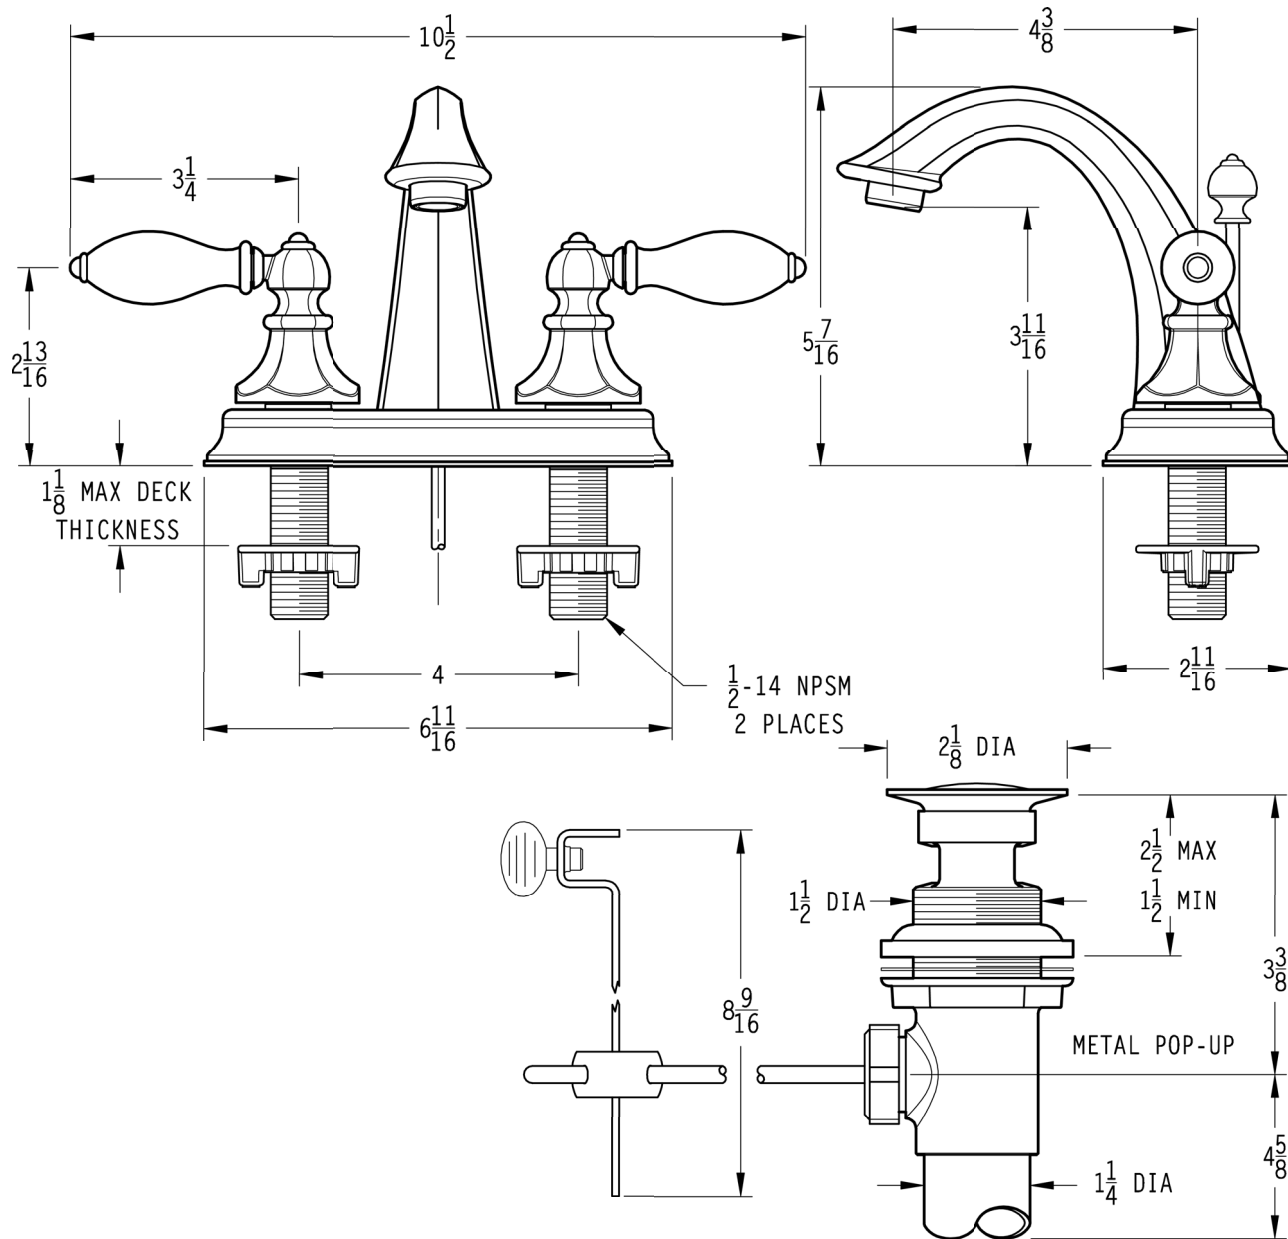

SS-048-05

1-800-PFAUCET www.pricepfister.com
19701 DaVinci, Lake Forest, CA 92610
10/27/06

Price Pfister®
 Pfreshet Ideas in Pfaucets.

INSTALLATION DIMENSIONS

48 Series

Catalina™ Collection

4" Centerset Lavatory Faucet

Critical Dimensions:

Minimum Hole Size	1 - 1 1/2 Dia Thru Hole 3 Places
Valve Centerline to Back Splash	2 11/32 Min.

CAUTION:
When using the compression fittings in this package, with these types of installations, the installer must flare or bead the water supply lines to avoid blow-out conditions. Avoiding such steps in the installation of the unit may result in water damage.

Connect inlet supply lines by assembling brass supply nut (A), friction ring (B) and cone washer (C) onto 3/8" O.D. straight copper tube. Bead or flare. Wrench tighten.

Dimensions are in Inches

1-800-PFAUCET www.pricepfister.com
19701 DaVinci, Lake Forest, CA 92610
10/27/06