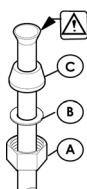

SS-048-05

1-800-PFAUCET www.pricepfister.com
19701 DaVinci, Lake Forest, CA 92610
10/27/06

Price Pfister®
 Pfreshet Ideas in Pfaucets.

INSTALLATION DIMENSIONS

48 Series

Catalina™ Collection

4" Centerset Lavatory Faucet

Critical Dimensions:

Minimum Hole Size	1 - 1 1/2 Dia Thru Hole 3 Places
Valve Centerline to Back Splash	2 11/32 Min.

CAUTION:
When using the compression fittings in this package, with these types of installations, the installer must flare or bead the water supply lines to avoid blow-out conditions. Avoiding such steps in the installation of the unit may result in water damage.

Connect inlet supply lines by assembling brass supply nut (A), friction ring (B) and cone washer (C) onto 3/8" O.D. straight copper tube. Bead or flare. Wrench tighten.

Dimensions are in Inches

1-800-PFAUCET www.pricepfister.com
19701 DaVinci, Lake Forest, CA 92610
10/27/06