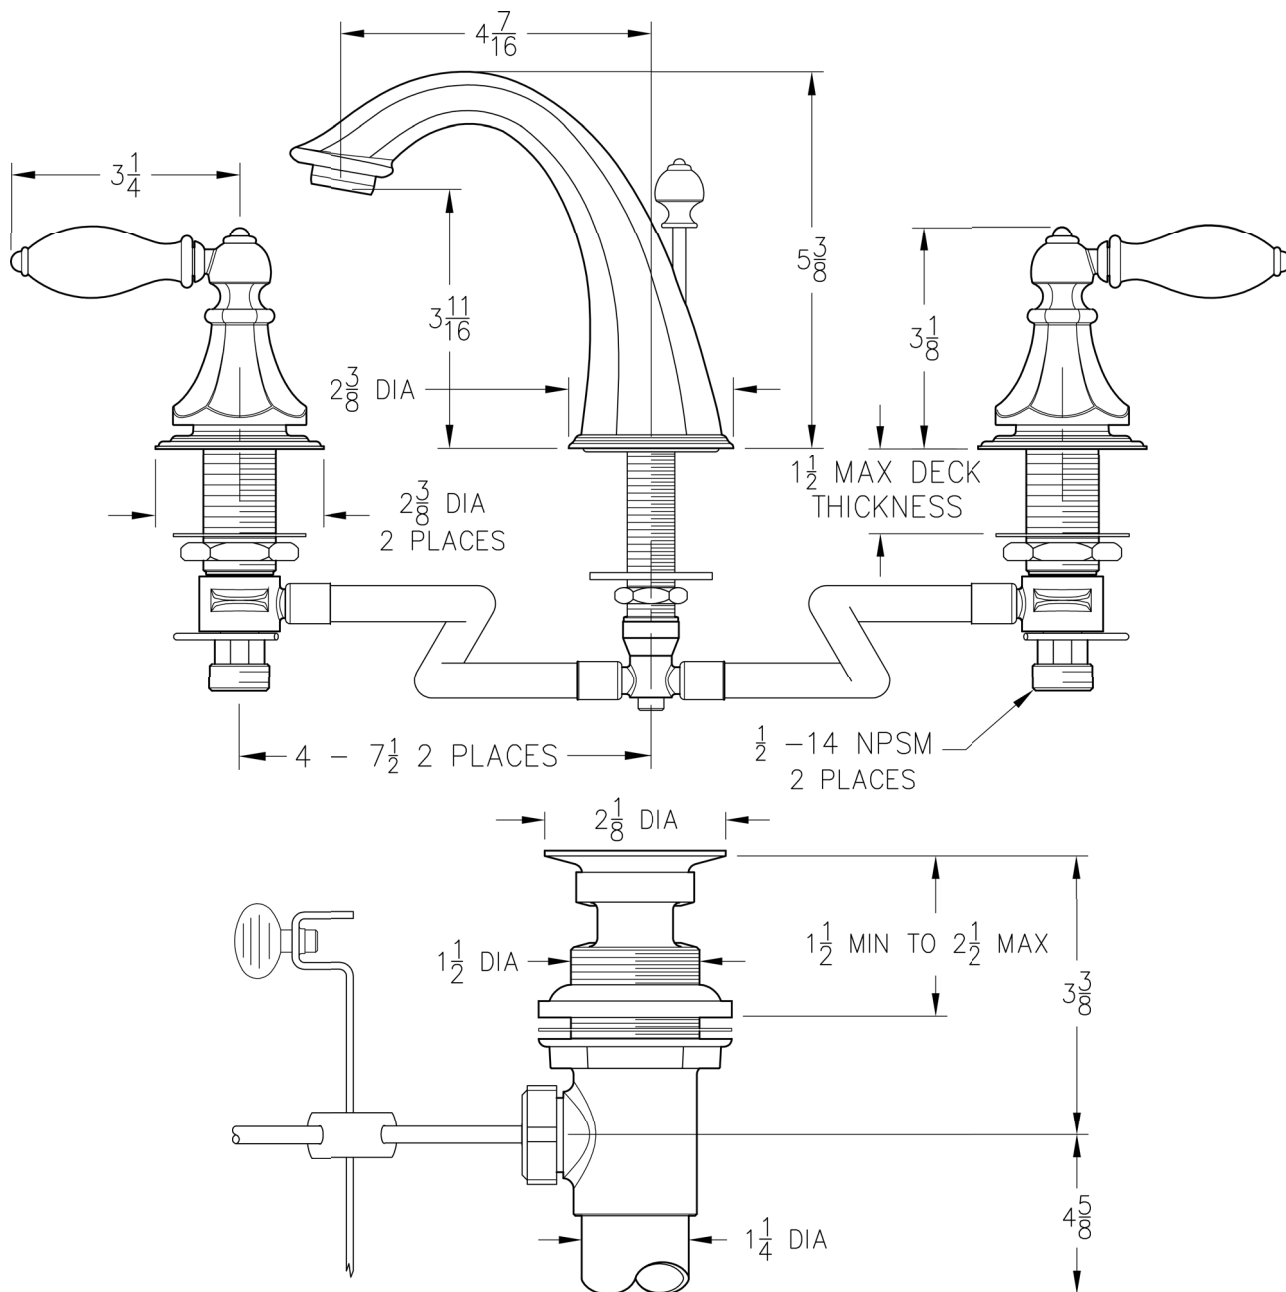

<b>Features</b>	T49-E0BB	T49-E0BC	T49-E0BF	T49-E0BK	T49-E0BZ
Complete Collection with Coordinating Roman Tub and Tub & Shower Options	X	X	X	X	X
Metal Lever Handles	X	X	X	X	X
8"-15" Variable Installation	X	X	X	X	X
Metal Pop-Up	X	X	X	X	X
High-Arc Decorative Spout	X	X	X	X	X
¼ Turn Ceramic Disc Valves	X	X	X	X	X
Step-By-Step Installation Instructions	X	X	X	X	X
Pforever Warranty®	X	X	X	X	X

# INSTALLATION DIMENSIONS

## 8"-15" Widespread Faucet

<b>Critical Dimensions:</b>	
Minimum Hole Size	1 1/2 Dia Thru Hole 3 Places
Valve Centerline to Back Splash	2 1/2 Min.

Dimensions are in Inches

**1-800-PFAUCET** www.pricepfister.com  
19701 DaVinci, Lake Forest, CA 92610  
10/27/06