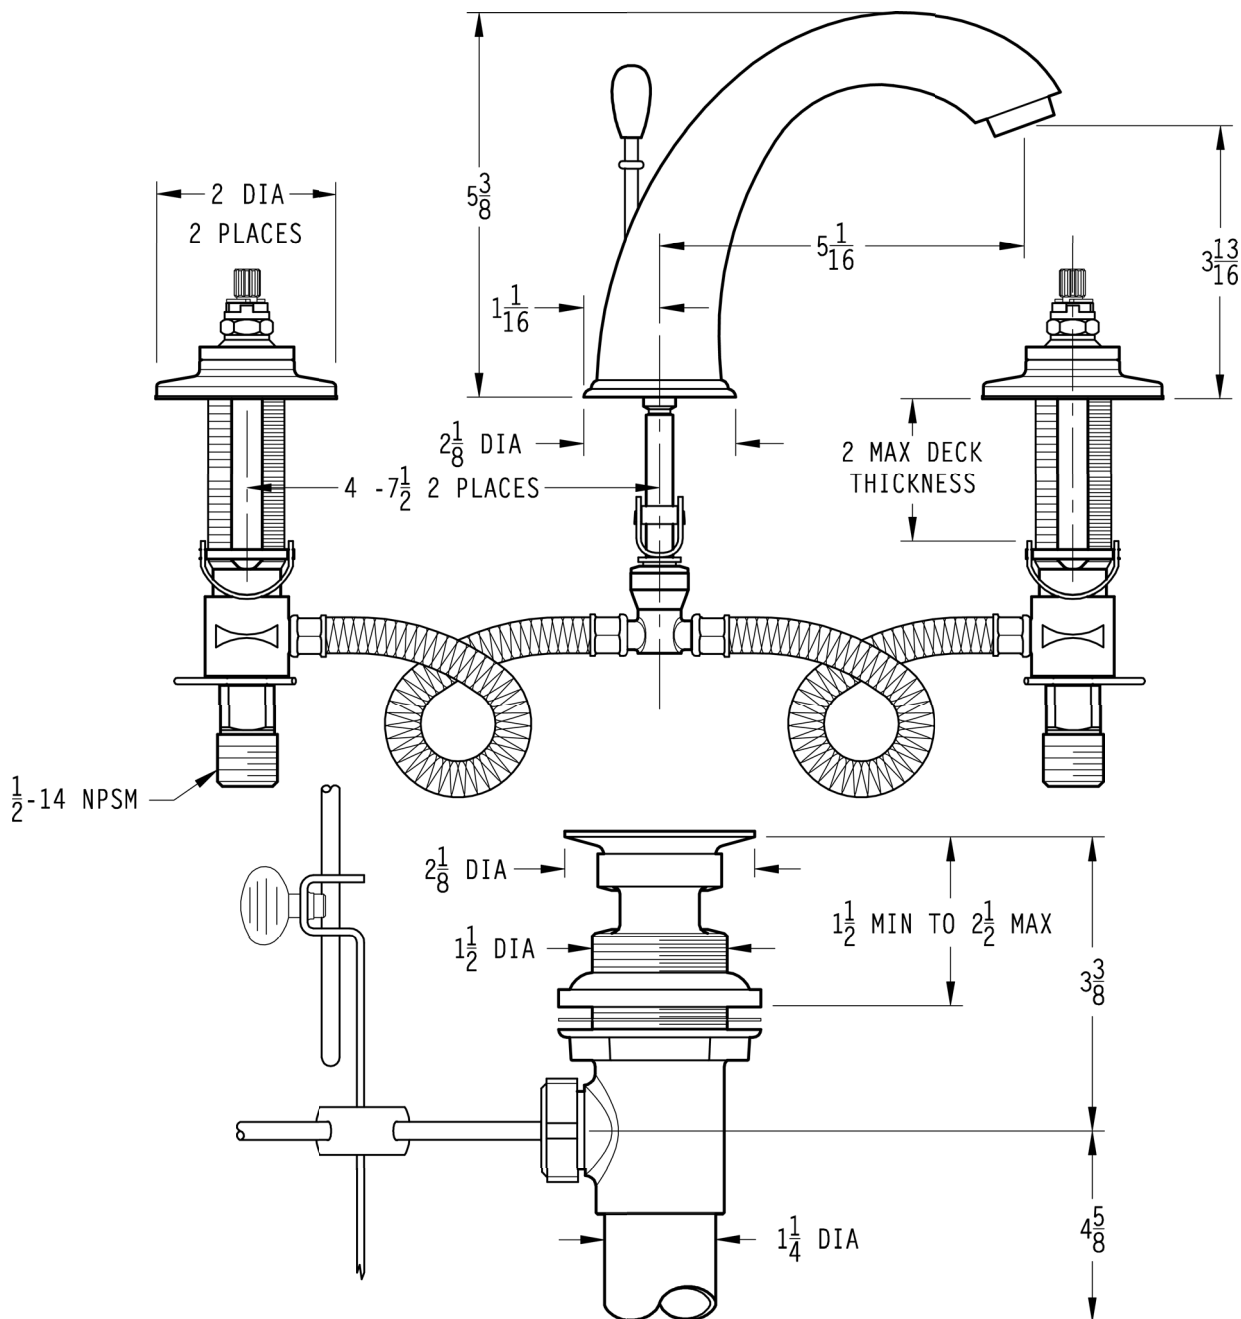

- IAPMO certified
- ASME A112.18.1
- CSA B125 certified
- ANSI A117.1 (Lever handles only)

49 Series

Carmel™

8"-15" Widespread Faucet

- Two-Handle
- 3-Hole Installation
- Ceramic Disc Valves

Finishes	T49-J0XC	T49-J0XP	T49-J0XZ	T49-JCXX	T49-JKXX
Polished Chrome	X				
Brushed Nickel with Chrome Accents				X	
Pforever Pfinish® Polished Brass		X			
Oil Rubbed Bronze			X		
Satin Nickel					X

8"-15" Widespread Faucet

Critical Dimensions:

Minimum Hole Size	1 1/2 DIA Thru Hole 3 Places
Valve Centerline to Back Splash	2 1/2 MIN

CAUTION:
When using the compression fittings in this package, with these types of installations, the installer must flare or bead the water supply lines to avoid blow-out conditions. Avoiding such steps in the installation of the unit may result in water damage.

Connect inlet supply lines by assembling brass supply nut (A), friction ring (B) and cone washer (C) onto 3/8" O.D. straight copper tube. Bead or flare. Wrench tighten.

Dimensions are in Inches

1-800-PFAUCET www.pricepfister.com
19701 DaVinci, Lake Forest, CA 92610
10/27/06