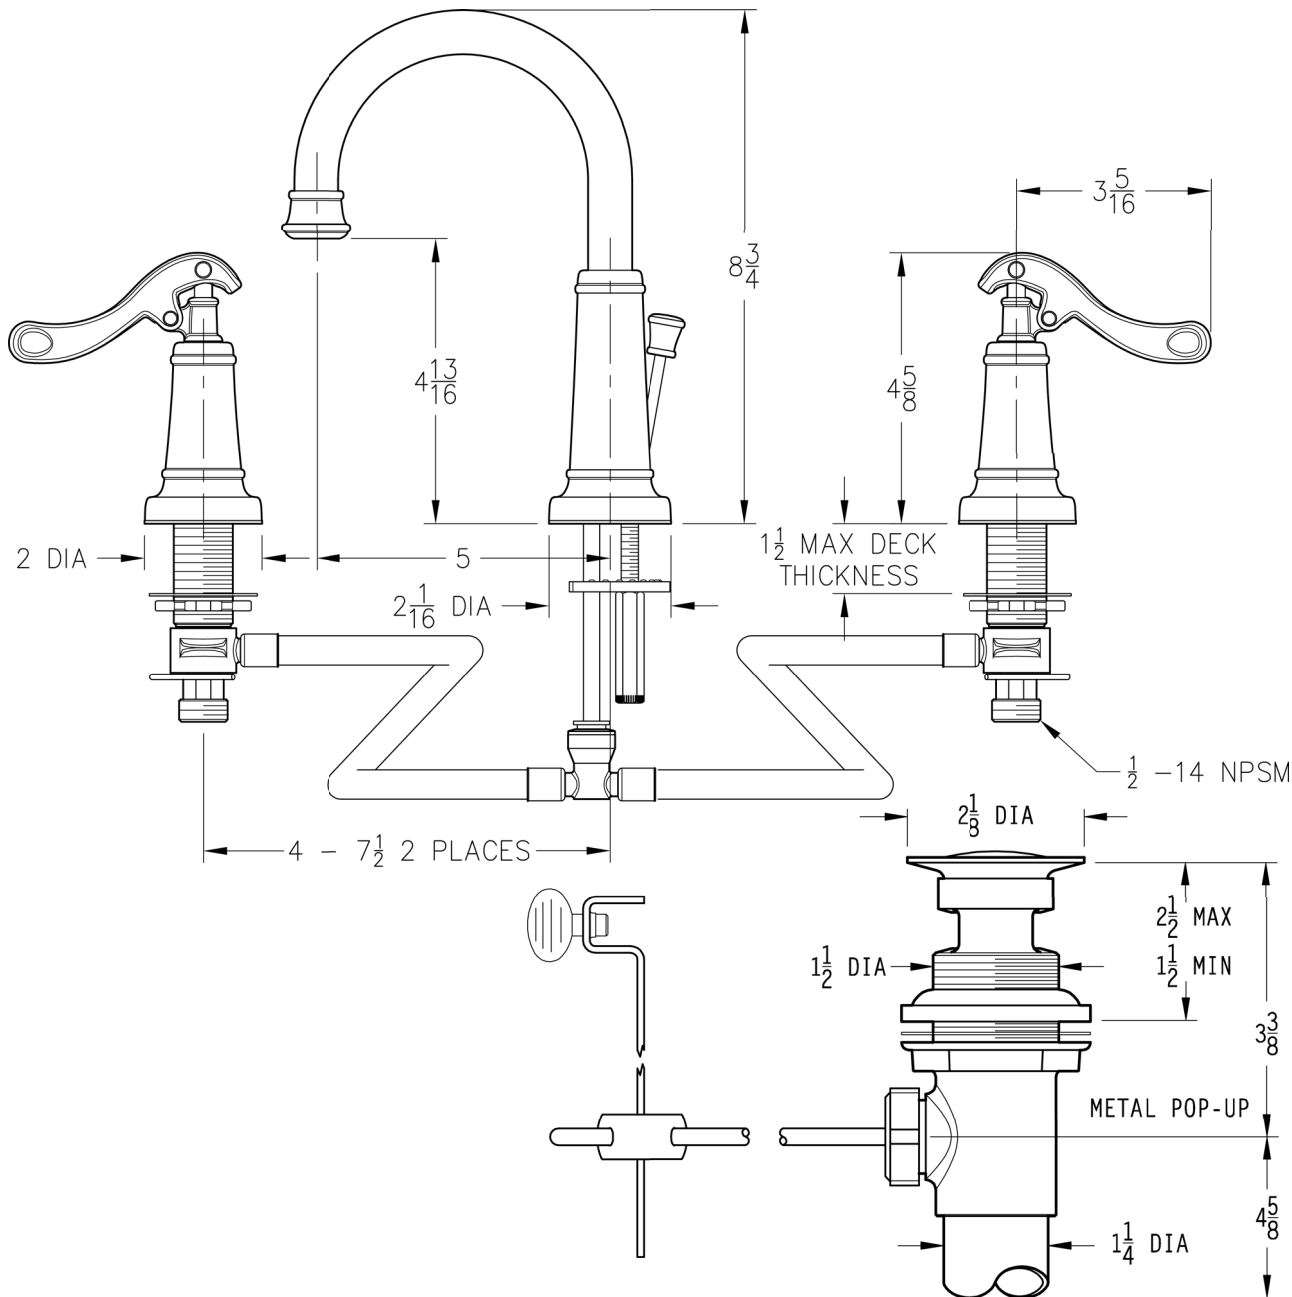

8"-15" Widespread Faucet

Critical Dimensions:	
Minimum Hole Size	1 1/2 DIA Thru Hole 3 Places
Valve Centerline to Back Splash	2 1/8 Min

CAUTION:
When using the compression fittings in this package, with these types of installations, the installer must flare or bead the water supply lines to avoid blow-out conditions. Avoiding such steps in the installation of the unit may result in water damage.

Connect inlet supply lines by assembling brass supply nut (A), friction ring (B) and cone washer (C) onto 3/8" O.D. straight copper tube. Bead or flare. Wrench tighten.

Dimensions are in Inches

1-800-PFAUCET www.pricepfister.com
19701 DaVinci, Lake Forest, CA 92610
10/27/06