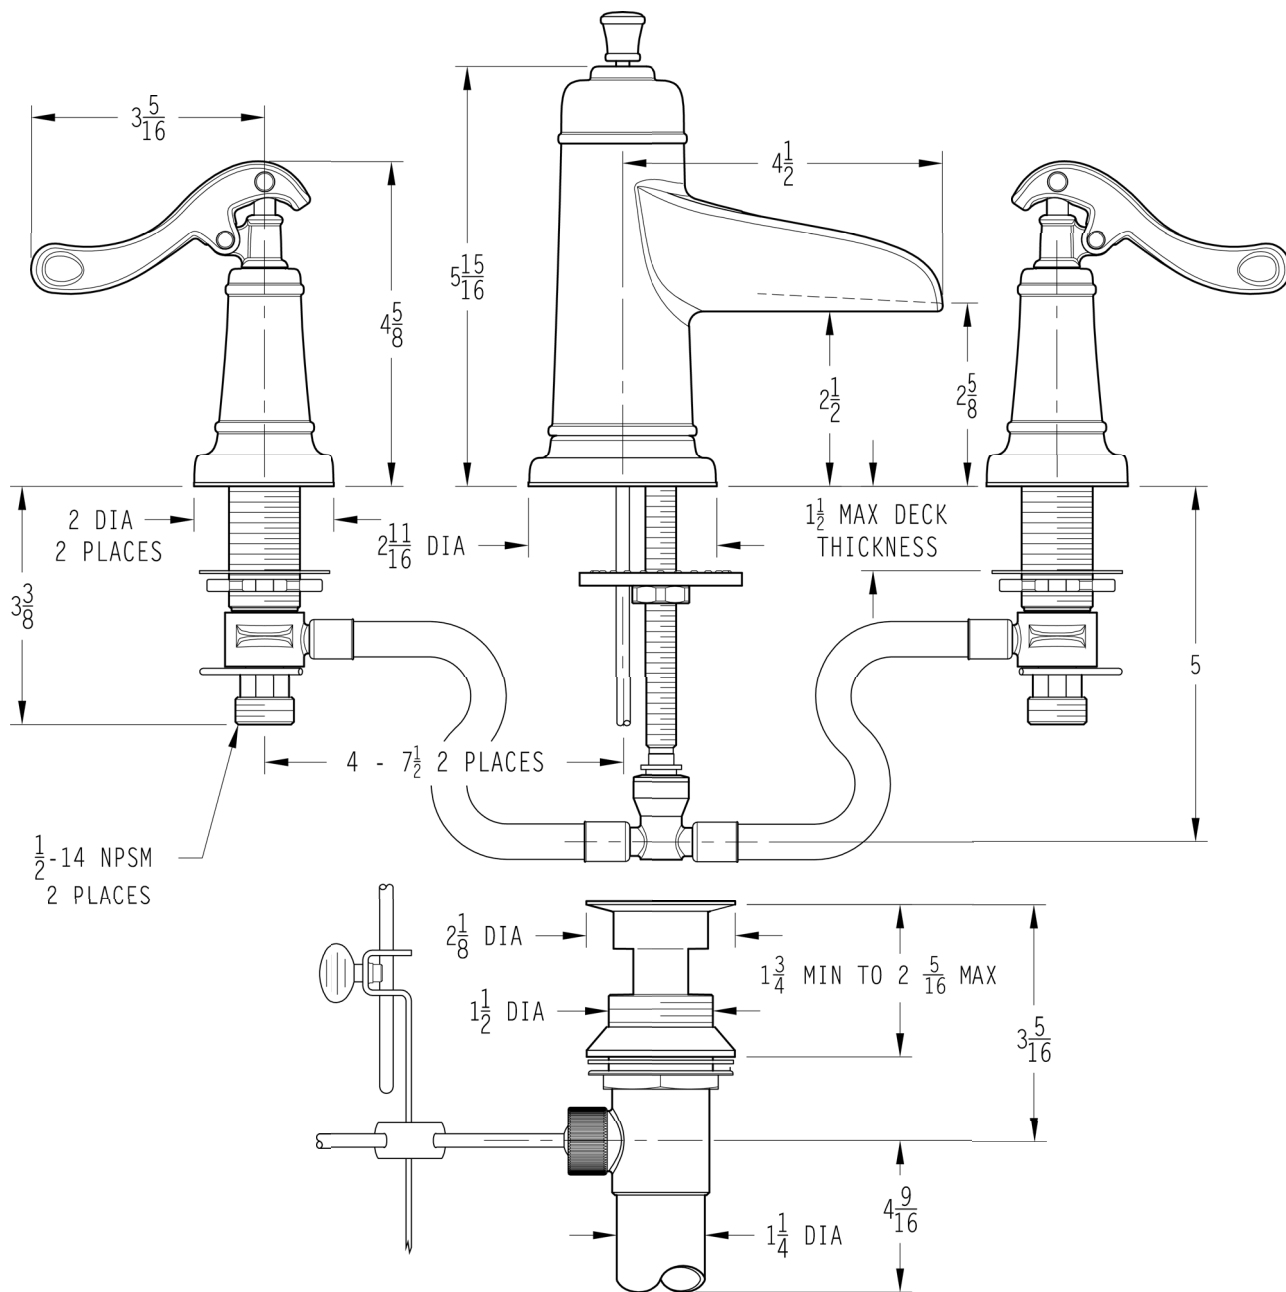

# INSTALLATION DIMENSIONS

### 8"-15" Widespread Faucet

<b>Critical Dimensions:</b>	
Minimum Hole Size	1 - 1 1/2 Dia Thru Hole 3 Places
Valve Centerline to Back Splash	2 3/8 Min

**CAUTION:**  
When using the compression fittings in this package, with these types of installations, the installer must flare or bead the water supply lines to avoid blow-out conditions. Avoiding such steps in the installation of the unit may result in water damage.

Connect inlet supply lines by assembling brass supply nut (A), friction ring (B) and cone washer (C) onto 3/8" O.D. straight copper tube. Bead or flare. Wrench tighten.

Dimensions are in Inches

1-800-PFAUCET www.pricepfister.com  
19701 DaVinci, Lake Forest, CA 92610  
02/1/07