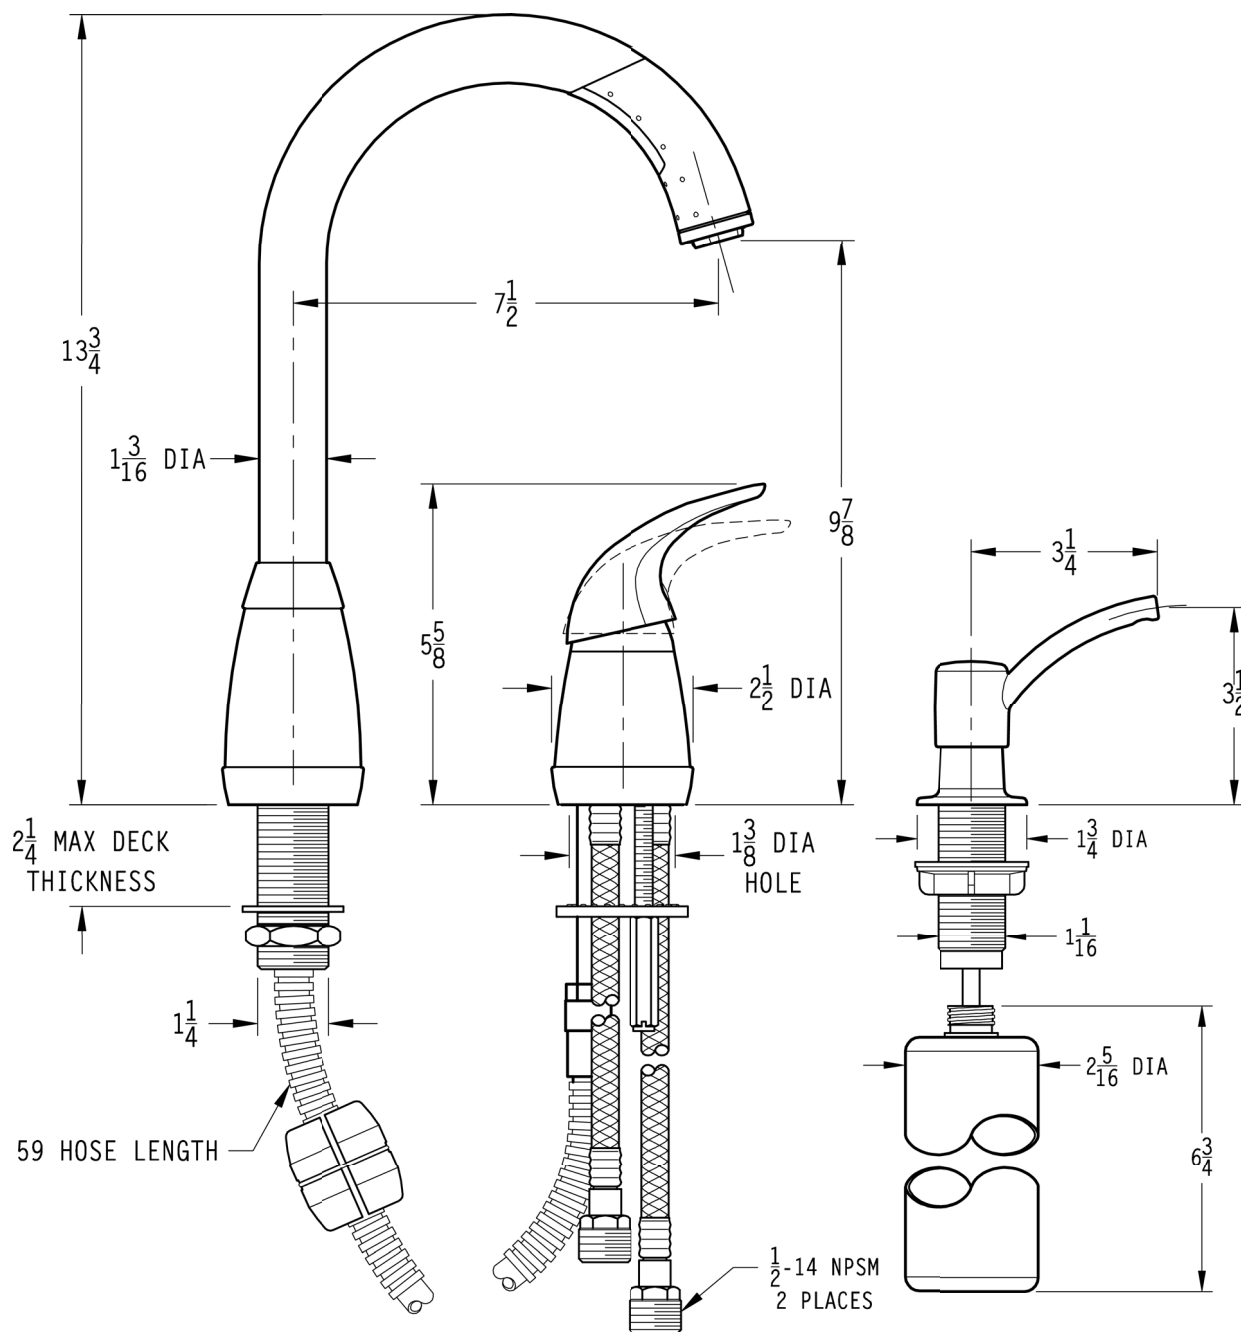

- IAPMO certified
- ASME A112.18.1
- CSA B125 certified
- ANSI A117.1 (Lever handles only)

526 Series
CONTEMPRA™
Pull-Out Kitchen Faucet
 Single Control
 3-Hole Installation
 Ceramic Disc Valve

Finishes	T526-5BK	T526-5CC	T526-5SS
Polished Chrome	x	x	x
Stainless Steel	x	x	x
Black	x	x	x

Features	T526-5BK	T526-5CC	T526-5SS
Soap/Lotion Dispenser Included	x	x	x
Lever Handle	x	x	x
3-Hole Installation	x	x	x
ADA Approved	x	x	x
High-Arc Decorative Spout	x	x	x
Ergonomic Spray Head Produces Strong Spray or Aerated Stream	x	x	x
Stainless Steel Pull-Out Hose	x	x	x
Integrated Vacuum Breaker	x	x	x
Single Control Ceramic Disc Valve	x	x	x
Step-By-Step Installation Instructions	x	x	x
Pforever Warranty®	x	x	x

Price Pfister®
 Pfreshest Ideas in Pfaucets.

INSTALLATION DIMENSIONS

526 Series CONTEMPRA™ Pull-Out Kitchen Faucet

CAUTION:
When using the compression fittings in this package, with these types of installations, the installer must flare or bead the water supply lines to avoid blow-out conditions. Avoiding such steps in the installation of the unit may result in water damage.

Connect inlet supply lines by assembling brass supply nut (A), friction ring (B) and cone washer (C) onto 3/8" O.D. straight copper tube. Bead or flare. Wrench tighten.

Dimensions are in Inches

1-800-PFAUCET www.pricepfister.com
19701 DaVinci, Lake Forest, CA 92610
10/30/06