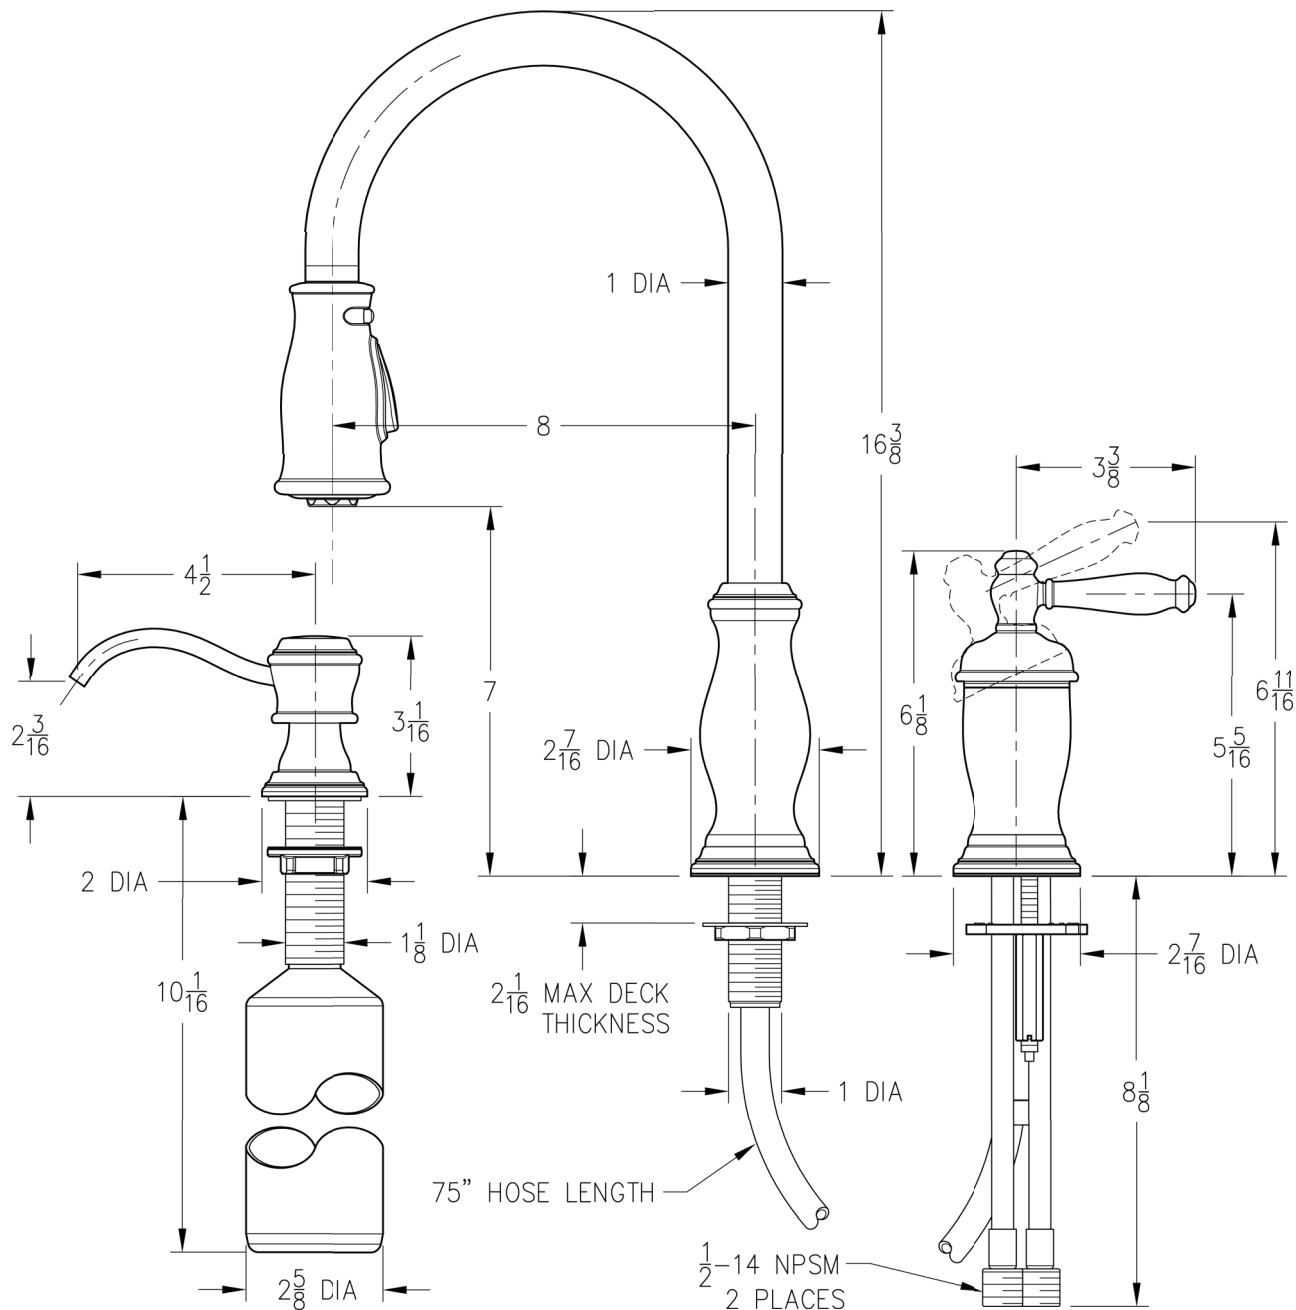

- IAPMO certified
- ASME A112.18.1
- CSA B125 certified
- ANSI A117.1 (Lever handles only)

526 Series

HANOVER

Pull-Out Kitchen Faucet

Single Control
3-Hole Installation
Ceramic Disc Valve

Finishes	T526-TMC	T526-TMS	T526-TMZ
Polished Chrome	X		
Stainless Steel		X	
Oil Rubbed Bronze			X

Features	T526-TMC	T526-TMS	T526-TMZ
Soap/Lotion Dispenser Included	X	X	X
75" pullout hose length	X	X	X
Flexible Braided Stainless Steel Supply Lines	X	X	X
Quick Connect Installation	X	X	X
Up to 2½" of Deck Clearance	X	X	X
2- or 3-Hole Installation—With or Without Soap Dispenser	X	X	X
ADA Approved	X	X	X
Adjustable spray volume control feature	X	X	X
Ergonomic Spray Head Produces Strong Spray or Aerated Stream	X	X	X
Single Control Ceramic Disc Valve	X	X	X
Step-By-Step Installation Instructions	X	X	X
Pforever Warranty®	X	X	X

Price Pfister®
 Pfreshest Ideas in Pfaucets.

INSTALLATION DIMENSIONS

526 Series

Critical Dimensions:

Minimum Hole Size	1 1/2 Dia Thru Hole 3 Places
-------------------	------------------------------

Pull-Out Kitchen Faucet

Connect inlet supply lines by assembling brass supply nut (A), friction ring (B) and cone washer (C) onto 3/8" O.D. straight copper tube. Bead or flare. Wrench tighten.

Dimensions are in Inches

1-800-PFAUCET www.pricepfinder.com
19701 DaVinci, Lake Forest, CA 92610
10/27/06