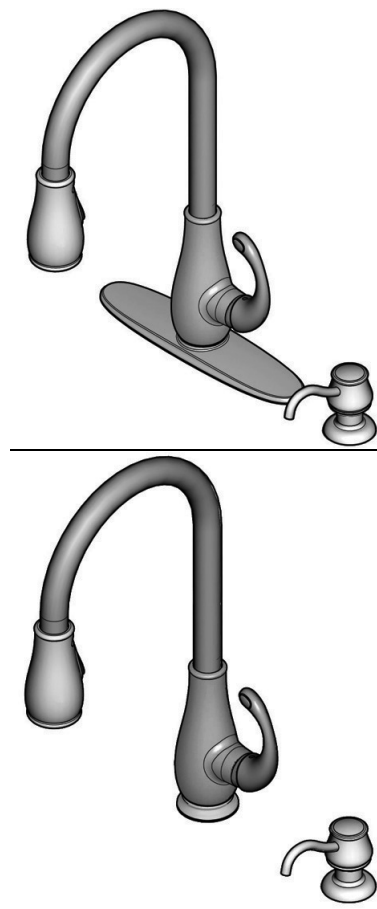

Highlights

- Adjustable spray volume control feature
- Soap/Lotion Dispenser Included
- Ergonomic Spray Head Produces Strong Spray or Aerated Stream

Code Compliance

Price Pfister products are designed and manufactured in compliance with the following standards and codes:

- IAPMO certified
- ASME A112.18.1
- CSA B125 certified
- ANSI A117.1 (Lever handles only)

529 Series

TREVISO™

Pull-Out Kitchen Faucet

Single Control

2 or 4-Hole Installation

Ceramic Disc Valve

Finishes	T529-DCC	T529-DSS
Polished Chrome	x	
Stainless Steel		x

Features	T529-DCC	T529-DSS
Soap/Lotion Dispenser Included	x	x
75" pullout hose length	x	x
Braided Nylon Reinforced Vinyl Hose	x	x
Quick Connect Installation	x	x
Temperature Memory Feature Retains Desired Temperature Setting	x	x
Reinforced Deck Plate with Integrated Tie-Downs	x	x
Accommodates up to 2-1/4" deck thickness	x	x
2 or 4-Hole Installation; Includes Both Deck Plate and Single Post Mounting Ring	x	x
360 Degree Swivel Spout for Custom Handle Positioning	x	x
Adjustable spray volume control feature	x	x
Ergonomic Spray Head Produces Strong Spray or Aerated Stream	x	x
Single Control Ceramic Disc Valve	x	x
Step-By-Step Installation Instructions	x	x
Pforever Warranty®	x	x

Price Pfister®
 Pfreshest Ideas in Pfaucets.

INSTALLATION DIMENSIONS

529 Series TREVISO™ Pull-Out Kitchen Faucet

Critical Dimensions:	
Minimum Hole Size	1 1/2 Dia Thru Holes

Dimensions are in Inches

1-800-PFAUCET www.pricepfister.com
19701 DaVinci, Lake Forest, CA 92610
10/27/06