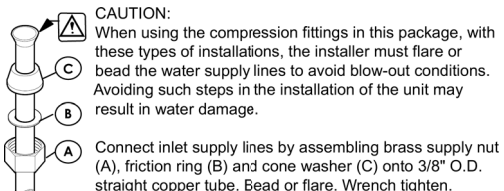

Features	T529-DCC	T529-DSS
Soap/Lotion Dispenser Included	x	x
75" pullout hose length	x	x
Braided Nylon Reinforced Vinyl Hose	x	x
Quick Connect Installation	x	x
Temperature Memory Feature Retains Desired Temperature Setting	x	x
Reinforced Deck Plate with Integrated Tie-Downs	x	x
Accommodates up to 2-1/4" deck thickness	x	x
2 or 4-Hole Installation; Includes Both Deck Plate and Single Post Mounting Ring	x	x
360 Degree Swivel Spout for Custom Handle Positioning	x	x
Adjustable spray volume control feature	x	x
Ergonomic Spray Head Produces Strong Spray or Aerated Stream	x	x
Single Control Ceramic Disc Valve	x	x
Step-By-Step Installation Instructions	x	x
Pforever Warranty®	x	x

Price Pfister®
 Pfreshest Ideas in Pfaucets.

INSTALLATION DIMENSIONS

529 Series TREVISO™ Pull-Out Kitchen Faucet

Critical Dimensions:	
Minimum Hole Size	1 1/2 Dia Thru Holes

Dimensions are in Inches

1-800-PFAUCET www.pricepfister.com
19701 DaVinci, Lake Forest, CA 92610
10/27/06