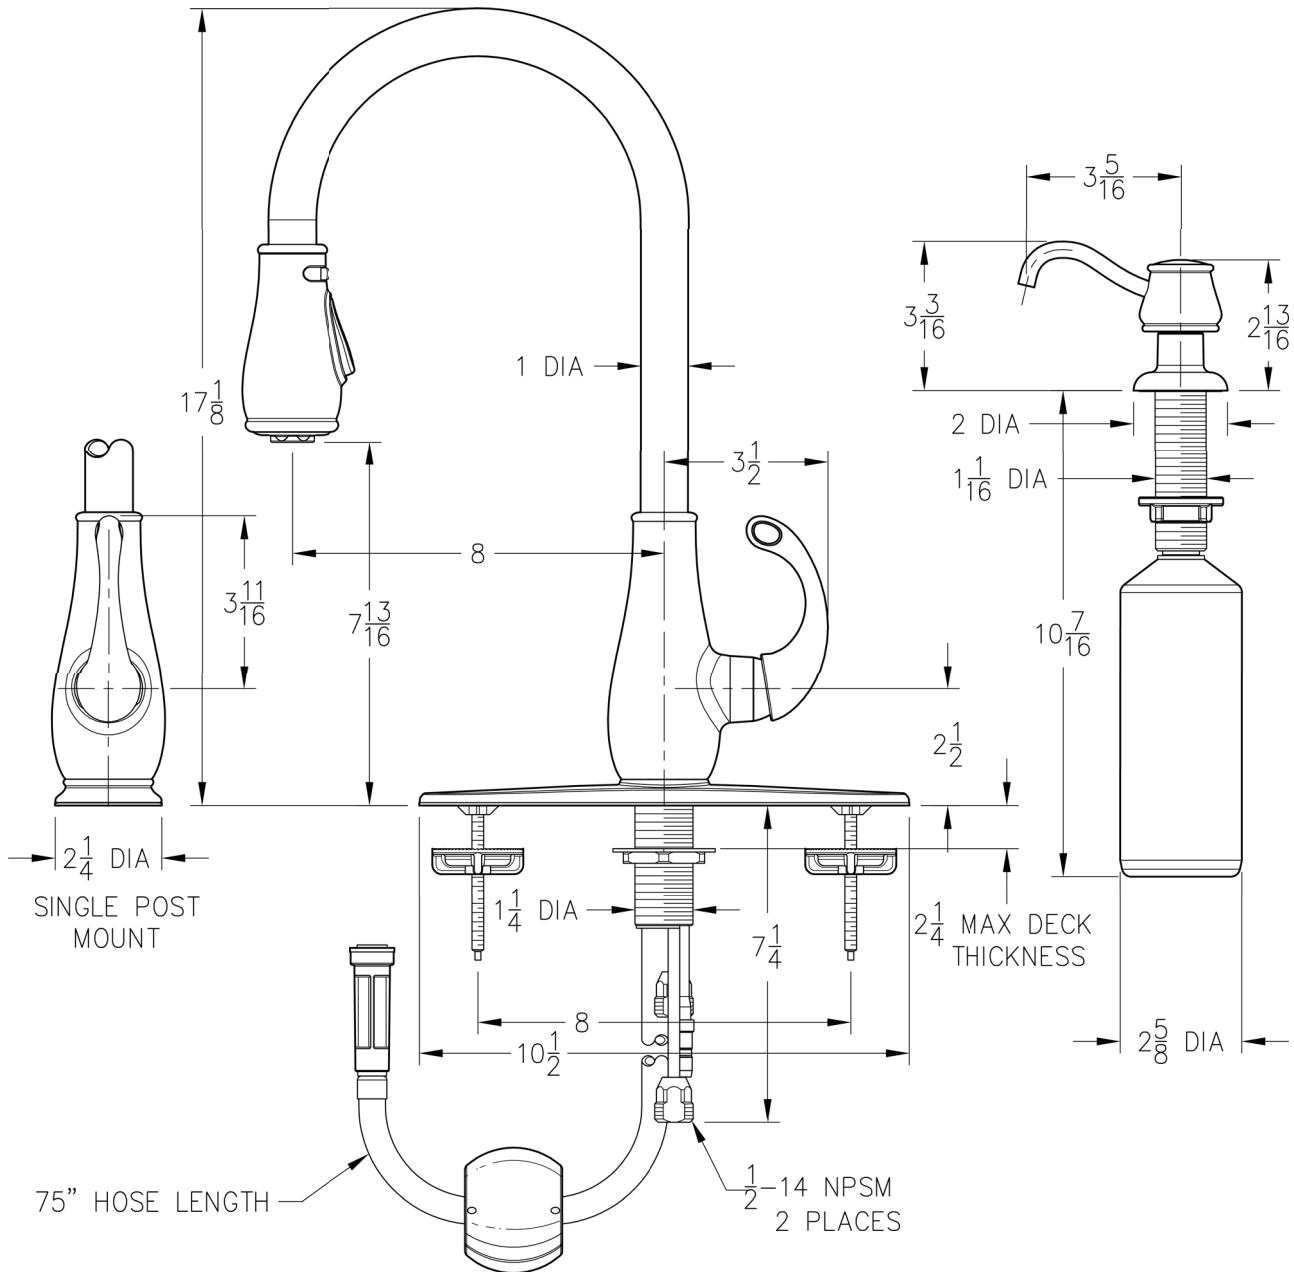

- IAPMO certified
- ASME A112.18.1
- CSA B125 certified
- ANSI A117.1 (Lever handles only)

529 Series

TREVISO™

Pull-Out Kitchen Faucet

Single Control

2 or 4-Hole Installation

Ceramic Disc Valve

Finishes	T529-DCC	T529-DSS
Polished Chrome	x	
Stainless Steel		x

Features	T529-DCC	T529-DSS
Soap/Lotion Dispenser Included	x	x
75" pullout hose length	x	x
Braided Nylon Reinforced Vinyl Hose	x	x
Quick Connect Installation	x	x
Temperature Memory Feature Retains Desired Temperature Setting	x	x
Reinforced Deck Plate with Integrated Tie-Downs	x	x
Accommodates up to 2-1/4" deck thickness	x	x
2 or 4-Hole Installation; Includes Both Deck Plate and Single Post Mounting Ring	x	x
360 Degree Swivel Spout for Custom Handle Positioning	x	x
Adjustable spray volume control feature	x	x
Ergonomic Spray Head Produces Strong Spray or Aerated Stream	x	x
Single Control Ceramic Disc Valve	x	x
Step-By-Step Installation Instructions	x	x
Pforever Warranty®	x	x

Price Pfister®
 Pfreshest Ideas in Pfaucets.

INSTALLATION DIMENSIONS

529 Series TREVISO™ Pull-Out Kitchen Faucet

Critical Dimensions:	
Minimum Hole Size	1 1/2 Dia Thru Holes

Dimensions are in Inches

1-800-PFAUCET www.pricepfister.com
19701 DaVinci, Lake Forest, CA 92610
10/27/06