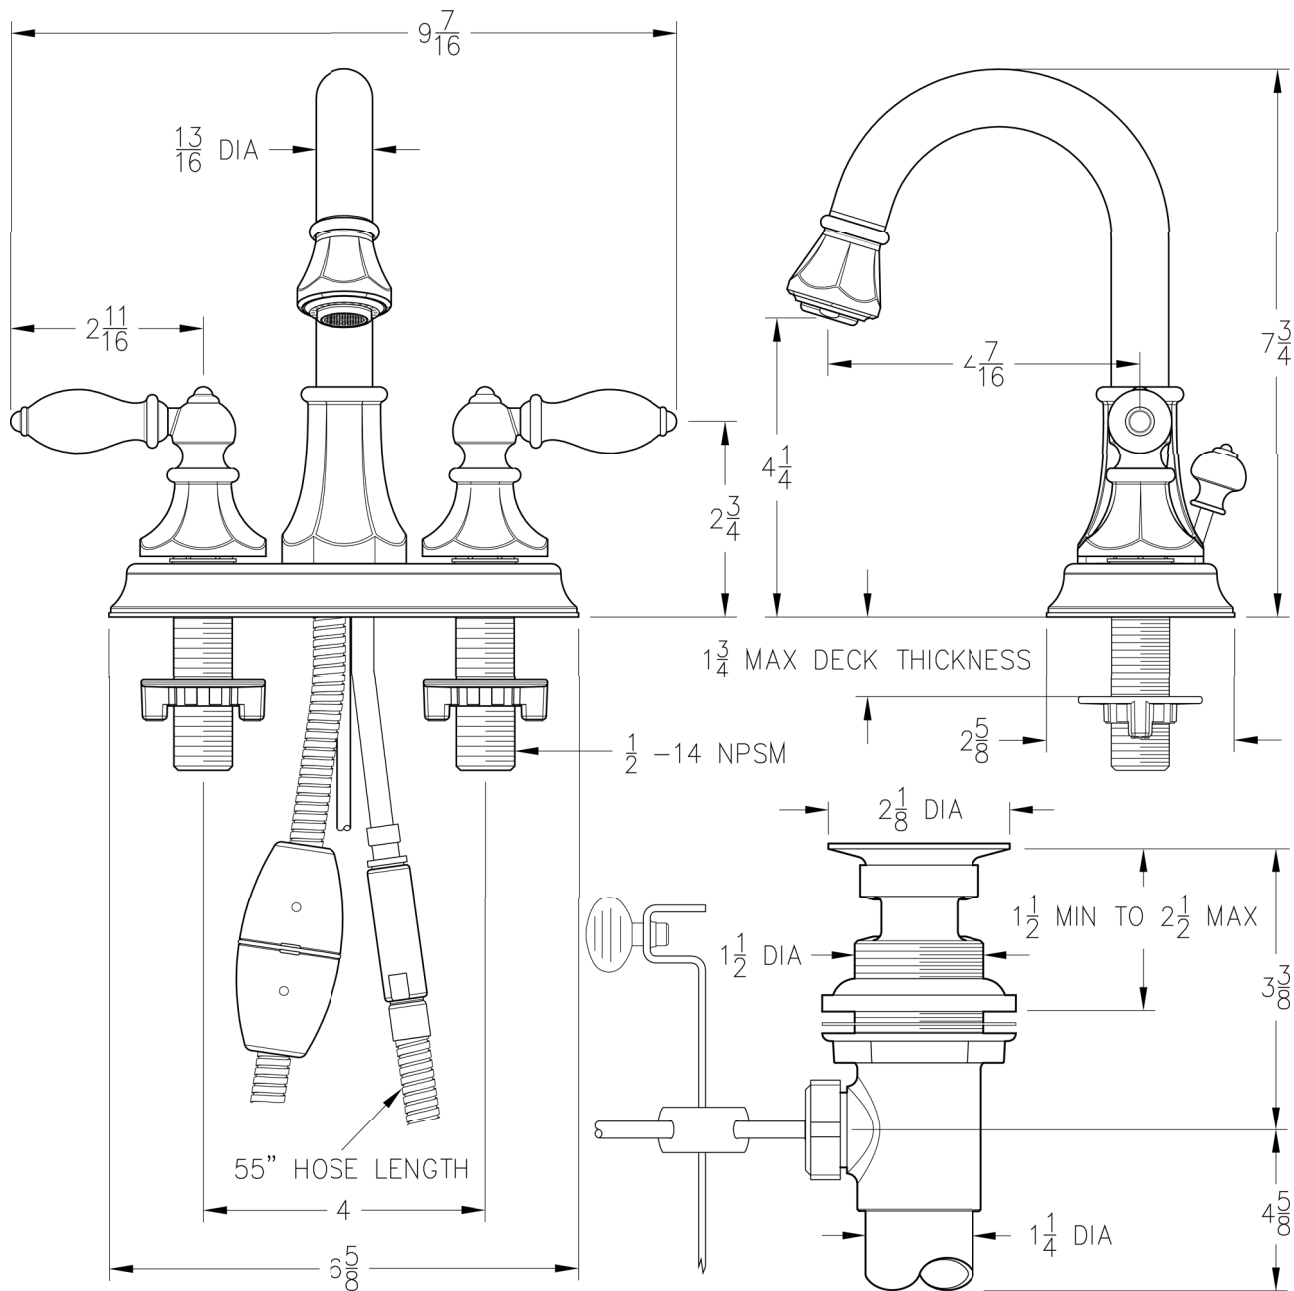

Finishes	T548-EBC	T548-EBK
Polished Chrome	X	
Satin Nickel		X

Features	T548-EBC	T548-EBK
MatchMakers® Accessories Available	X	X
Non-Siphon	X	X
Quick Connect Installation	X	X
Catalina Hub	X	X
Metal Lever Handles	X	X
1/2" Threaded Iron Pipe Connections	X	X
Accommodates Up to 2" Deck Thickness	X	X
ADA Approved	X	X
Metal Pop-Up	X	X
High-Arc Decorative Spout	X	X
Swivel Spout	X	X
Stainless Steel Pull-Out Hose	X	X
Twist Spray™ Pull-Out Sprayhead	X	X
1/4 Turn Ceramic Valves	X	X
Step-By-Step Installation Instructions	X	X
Pforever Warranty®	X	X

Price Pfister®
 Pfreshest Ideas in Pfaucets.

INSTALLATION DIMENSIONS

548 Series

Catalina™ Collection

4" Centerset Pull-Out Lavatory Faucet

Critical Dimensions:	
Minimum Hole Size	1 - 1 1/2 Thru Hole 3 Places
Valve Centerline to Back Splash	2 5/16 Min.

Connect inlet supply lines by assembling brass supply nut (A), friction ring (B) and cone washer (C) onto 3/8" O.D. straight copper tube. Bead or flare. Wrench tighten.

Dimensions are in Inches

1-800-PFAUCET www.pricepfinder.com
19701 DaVinci, Lake Forest, CA 92610
10/27/06