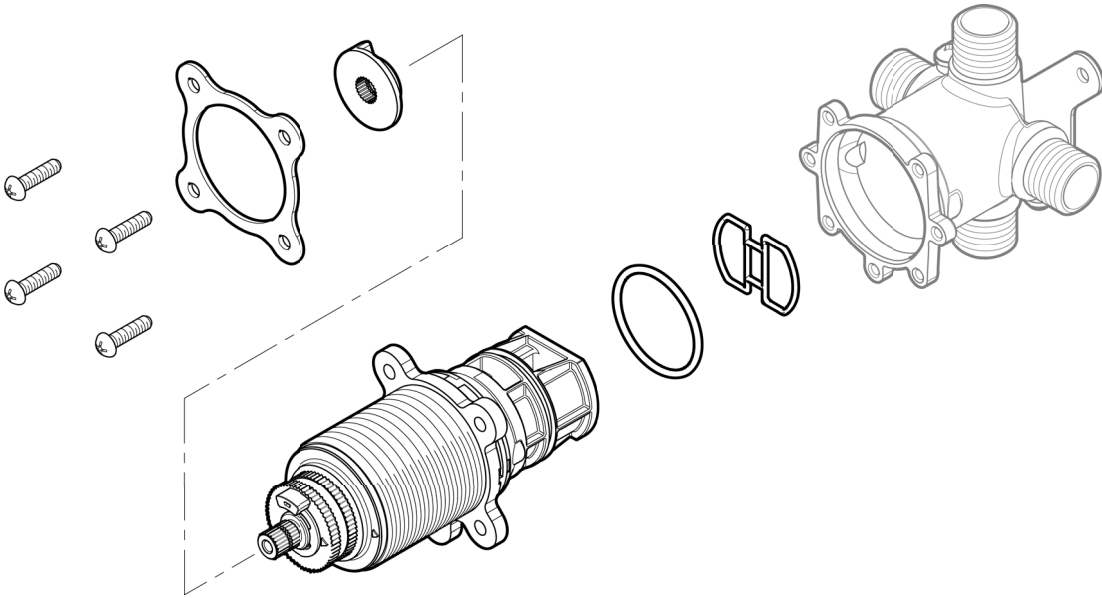

Tub & Shower
Thermostatic Valve

Highlights

- 1/2" Thermostatic Shower Valve Featuring Ceramic Discs
- Fits 0X8, JX8, TX8 and VB8 Valve Bodies
- Pforever Warranty®

Code Compliance

Price Pfister products are designed and manufactured in compliance with the following standards and codes:

- IAPMO certified
- ASME A112.18.1
- CSA B125 certified
- ANSI A117.1 (Lever handles only)

Finishes	TX8-0001
Unfinished	X

Features	TX8-0001
Back-to-Back Installation	X
1/2" Thermostatic Shower Valve Featuring Ceramic Discs	X
Fits 0X8, JX8, TX8 and VB8 Valve Bodies	X
Step-By-Step Installation Instructions	X
Pforever Warranty®	X

Price Pfister®

INSTALLATION DIMENSIONS

Tub & Shower

Dimensions are in Inches

1-800-PFAUCET www.pricepfister.com
19701 DaVinci, Lake Forest, CA 92610
07/16/08

Price Pfister®

SS-TX8-03