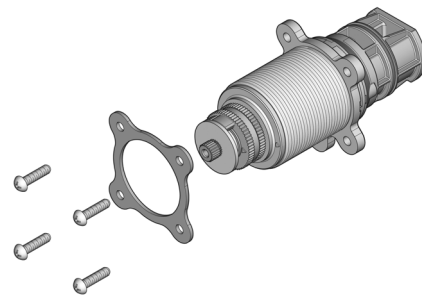

Tub & Shower
Thermostatic Valve

Highlights

- 1/2" Thermostatic Shower Valve Featuring Ceramic Discs
- Fits 0X8, JX8, TX8 and VB8 Valve Bodies
- Pforever Warranty®

Code Compliance

Price Pfister products are designed and manufactured in compliance with the following standards and codes:

- IAPMO certified
- ASME A112.18.1
- CSA B125 certified
- ANSI A117.1 (Lever handles only)

Finishes	TX8-0001
Unfinished	X

Features	TX8-0001
Back-to-Back Installation	X
1/2" Thermostatic Shower Valve Featuring Ceramic Discs	X
Fits 0X8, JX8, TX8 and VB8 Valve Bodies	X
Step-By-Step Installation Instructions	X
Pforever Warranty®	X