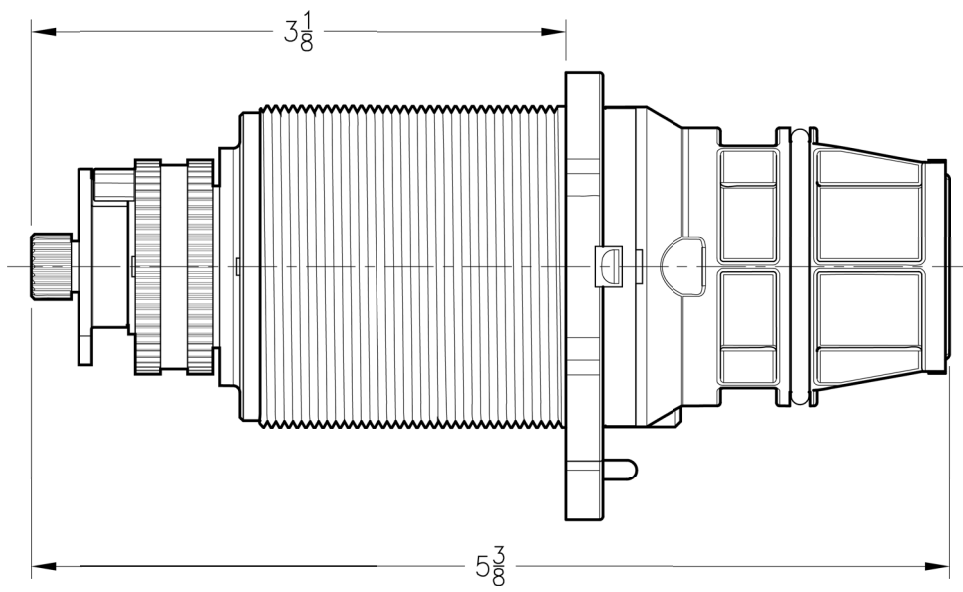

Tub & Shower
Thermostatic Valve

Highlights

- 1/2" Thermostatic Shower Valve Featuring Ceramic Discs
- Fits 0X8, JX8, TX8 and VB8 Valve Bodies
- Pforever Warranty®

Code Compliance

Price Pfister products are designed and manufactured in compliance with the following standards and codes:

- IAPMO certified
- ASME A112.18.1
- CSA B125 certified
- ANSI A117.1 (Lever handles only)

Finishes	TX8-0001
Unfinished	X

Features	TX8-0001
Back-to-Back Installation	X
1/2" Thermostatic Shower Valve Featuring Ceramic Discs	X
Fits 0X8, JX8, TX8 and VB8 Valve Bodies	X
Step-By-Step Installation Instructions	X
Pforever Warranty®	X

Price Pfister®

INSTALLATION DIMENSIONS

Tub & Shower

Dimensions are in Inches

1-800-PFAUCET www.pricepfister.com
19701 DaVinci, Lake Forest, CA 92610
07/16/08

Price Pfister®

SS-TX8-03