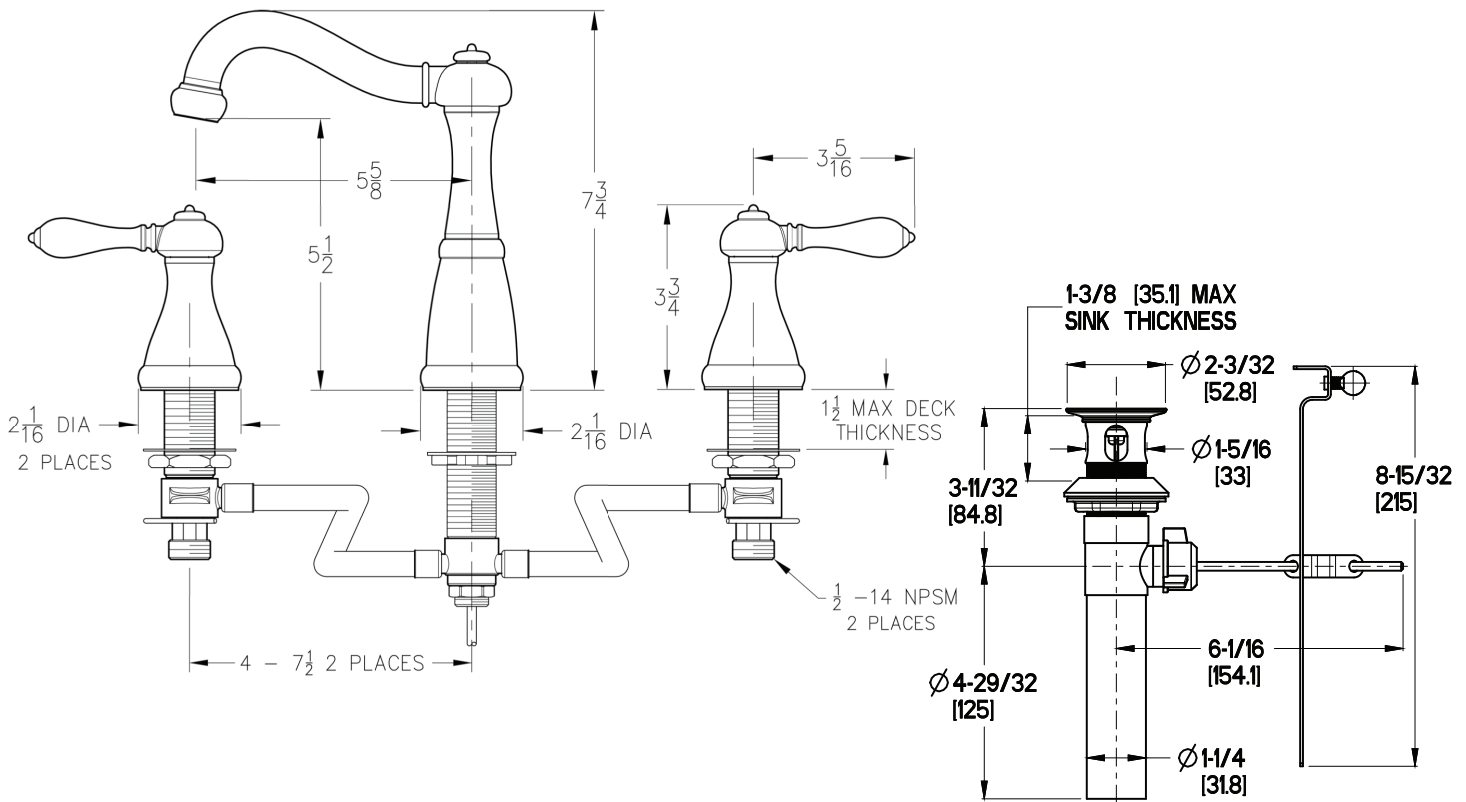

Marielle™ 8"-15" Widespread Faucet

- GT49-MOBC Finish(C)
- GT49-MOBD Finish(D)
- GT49-MOBK Finish(K)
- GT49-MOBU Finish(U)
- GT49-MOBY Finish(Y)

- Single Control
- 3-Hole Installation
- Pforever Seal

Specifications

Features

- 1.5 GPM Flow Rate
- Complete Collection with Coordinating Roman Tub and Tub & Shower Options
- Quick Connect Installation
- Solid Cast Brass Body and Spout
- Metal Lever Handles
- Mounting Hardware Included
- Includes Metal Supply Nuts
- 3-Hole Installation
- 8"-15" Variable Installation
- Metal Pop-Up
- High-Arc Decorative Spout
- Pforever Seal Ceramic Disc Valve
- Pforever Warranty®

Dimensions

Ø1 Min to Ø1-1/2 Max. Deck Hole Openings

Metal Pop-Up