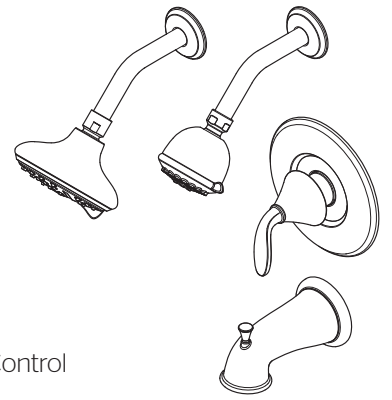

Specifications

- Volume and Temperature Control
- Pforever Seal

Features

- 2.0 GPM (WS1 Only)
- 2.5 GPM
- Brass Ball Joints
- EZ Clean™
- Multi-Function Shower Head (3 Functions)
- PVD Finish (KK Finish Only)
- Pforever Seal Ceramic Disc Valve
- Volume and Temperature Control
- Pforever Warranty®