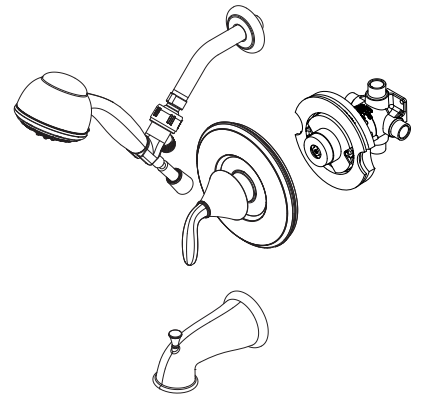

## Pasadena™ Tub & Shower Trim with Valve

8P8-PHHC Finish(C)

8P8-PHHK Finish(K)

### Specifications

- Scald Free
- Single Control
- Pressure Balanced Valve

#### Features

- 2.5 GPM Flow Rate
- 72" Hose
- OX8 Valve Included
- Multi-Function Handheld
- Pressure Balanced Valve Included
- Temperature Control
- Pforever Warranty®