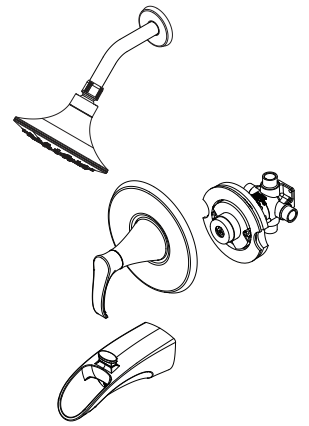

8P8-WS2-BRSK Finish(K)

8P8-WS2-BRSY Finish(Y)

- Metal Trough Tub Spout
- SecurePfit™
- Pforever Seal

### Features

- 1.8 GPM Flow Rate
- 3 Function Showerhead (Full Spray, Massage, and Full Spray/Massage Combo)
- SecurePfit™ with Anti Handle Wobble
- Includes OX8 Valve
- PVD Finish (K Finish Only)
- Pressure Balanced Valve Included
- Temperature Control
- Trough Spout
- Pforever Seal Ceramic Disc Valve
- Pforever Warranty®

## Dimensions