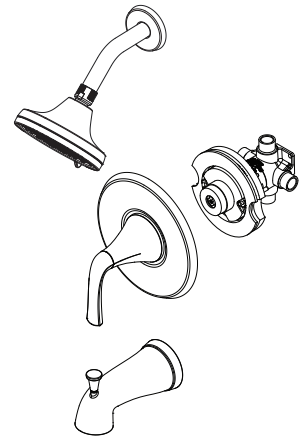

- 8P8-WS2-LRSB Finish(B)
- 8P8-WS2-LRSC Finish(C)
- 8P8-WS2-LRSGS Finish(GS)
- 8P8-WS2-LRSY Finish(Y)

- SecurePfit™
- Valve Included
- Pforever Seal

Specifications

Features

- 1.8 GPM Flow Rate (Showerhead)
- Spot Defense Finish Resists Spots and Fingerprints (GS Finish Only)
- 3 Function Showerhead (Full Spray, Massage, and Full Spray/Massage Combo)
- SecurePfit™ with Anti Handle Wobble
- Includes OX8 Valve
- Pressure Balanced Valve Included
- Temperature Limit Stop
- Pforever Seal Ceramic Disc Valve
- Pforever Warranty®

Code Compliance

Pfister products are designed and manufactured in compliance with the following standards and codes:

- IAPMO Certified
- CSA B125 Certified
- ASME A112.18.1
- ASSE 1016
- Cal Green Compliant
- CEC Compliant
- ADA Compliant-ANSI A117.1 (Lever handles only)
- EPA WaterSense Certification 1.8 gpm, 6.8L/Min

Dimensions