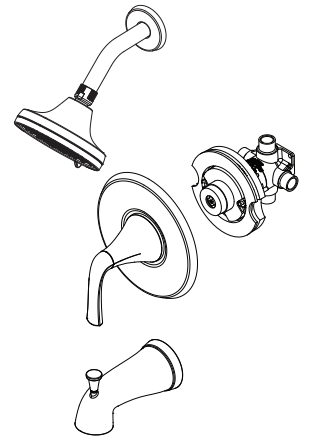

- 8P8-WS2-LRSB Finish(B)
- 8P8-WS2-LRSBG Finish(BG)
- 8P8-WS2-LRSC Finish(C)
- 8P8-WS2-LRSGS Finish(GS)
- 8P8-WS2-LRSY Finish(Y)

- SecurePfit™
- Valve Included
- Pforever Seal™

Specifications

Features

- 1.8 GPM Flow Rate (Showerhead)
- Spot Defense™ Finish Resists Spots and Fingerprints (GS Finish Only)
- 3 Function Showerhead (Full Spray, Massage, and Full Spray/Massage Combo)
- SecurePfit™ with Anti-Handle Wobble
- Includes OX8 Valve
- Pressure Balanced Valve Included
- Temperature Limit Stop
- Pforever Seal™ Ceramic Disc Valve
- Limited Lifetime Warranty

Code Compliance

Pfister products are designed and manufactured in compliance with the following standards and codes:

- IAPMO Certified to ASME A112.18.1/CSA B125.1 including:
 - ASME A112.18.3 (Backflow Prevention)
 - ASSE 1016
- EPA WaterSense Certified
- CEC Certified/CALGreen compliant
- ADA Compliant - ANSI A117.1 (Lever Handle Only)

Dimensions