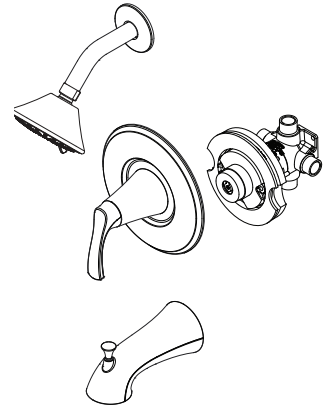

8P8-WS2-MCSC Finish(C)

8P8-WS2-MCSK Finish(K)

Specifications

Features

- 1.8 GPM Flow Rate (Showerhead)
- 3 Function Showerhead (Full Spray, Massage, and Full Spray/Massage Combo)
- SecurePfit™ with Anti Handle Wobble
- Includes OX8 Valve
- Temperature Limit Stop
- Pressure Balanced Valve Included
- Pforever Seal Ceramic Disc Valve
- Pforever Warranty®

Code Compliance

Pfister products are designed and manufactured in compliance with the following standards and codes:

- IAPMO Certified
- CSA B125 Certified
- ASME A112.18.1
- ASSE 1016
- Cal Green Compliant
- CEC Compliant
- ADA Compliant-ANSI A171.1 (Lever handles only)
- EPA WaterSense Certification 1.8 gpm, 6.8L/Min

Dimensions