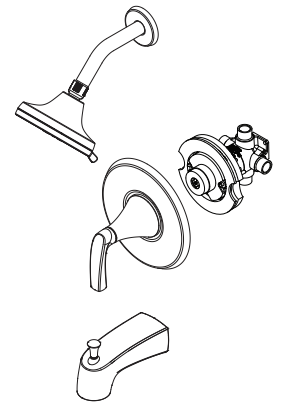

- 8P8-WS2-RCHSB Finish(B)
- 8P8-WS2-RCHSC Finish(C)
- 8P8-WS2-RCHSGS Finish(GS)

### Features

- 1.8 GPM Flow Rate (Showerhead)
- Brass Ball Joint
- 3 Function Showerhead (Full Spray, Massage, and Full/Massage Combo)
- SecurePfit™ with Anti Handle Wobble
- Includes OX8 Valve
- Pressure Balanced Valve Included
- Spot Defense™ Finish Resists Spots and Fingerprints
- Quick Connect Tub Install
- Temperature Control
- Pforever Seal Ceramic Disc Valve
- Pforever Warranty®

## Dimensions