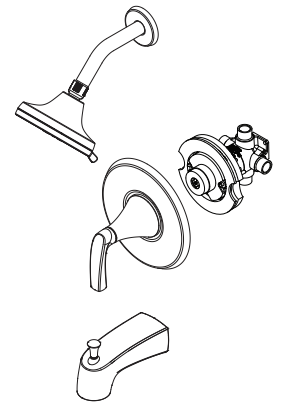

- 8P8-WS2-RCHSB Finish(B)
- 8P8-WS2-RCHSBG Finish(BG)
- 8P8-WS2-RCHSC Finish(C)
- 8P8-WS2-RCHSGS Finish(GS)

### Features

- 1.8 GPM Flow Rate (Showerhead)
- 3 Function Showerhead (Full Spray, Massage, and Full/Massage Combo)
- SecurePfit™ with Anti Handle Wobble
- Brass Ball Joint
- Includes OX8 Valve
- Pressure Balanced Valve Included
- Spot Defense™ Finish Resists Spots and Fingerprints
- Quick Connect Tub Install
- Temperature Control
- Pforever Seal™ Ceramic Disc Valve
- Limited Lifetime Warranty

## Dimensions