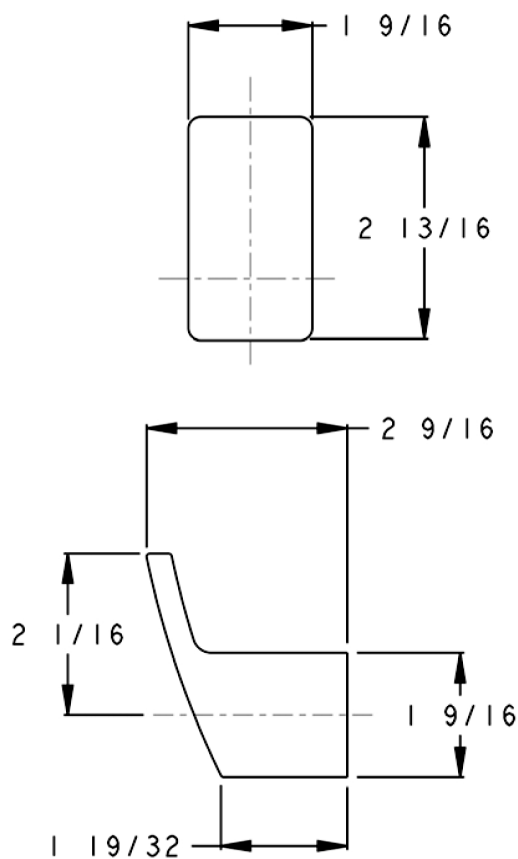

BRH-DF1B Finish(B)

BRH-DF1C Finish(C)

BRH-DF1K Finish(K)

Specifications

- Robust Four-Screw Installation Bracket

Features

- All Metal Construction
- Four-Screw Installation Bracket
- Mounting Hardware Included
- Complete Collection with Coordinating Lavatory and Tub & Shower Options
- Pforever Warranty®

Dimensions

Ø1 Min to Ø1-1/2 Max. Deck Hole Openings