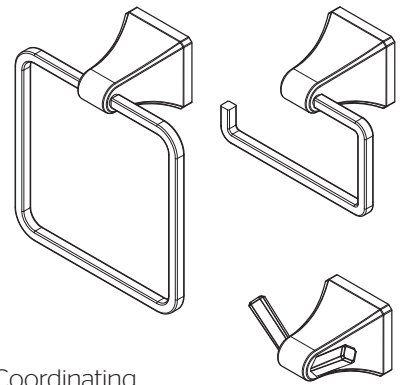

BRB-FE1BG Finish(BG) BRH-FE1BG Finish(BG)

BRB-FE1C Finish(C) BRH-FE1C Finish(C)

BPH-FE1D Finish(DD) BRB-FE1D Finish(D) BRH-FE1D Finish(D)

BPH-FE1BG Finish(BG) BPH-FE1K Finish(KK) BRB-FE1K Finish(K) BRH-FE1K Finish(K)

BPH-FE1C Finish(CC) BPH-FE1Y Finish(Y) BRB-FE1Y Finish(Y) BRH-FE1Y Finish(Y)

Specifications

- Complete Collection with Coordinating Lavatory and Tub & Shower Options

Features

- Mounting Hardware Included
- Paper Holder (BPH Only)
- Robe Hook (BRH Only)
- Towel Ring (BRB Only)
- Complete Collection with Coordinating Lavatory and Tub & Shower Options
- Pforever Warranty®

Dimensions