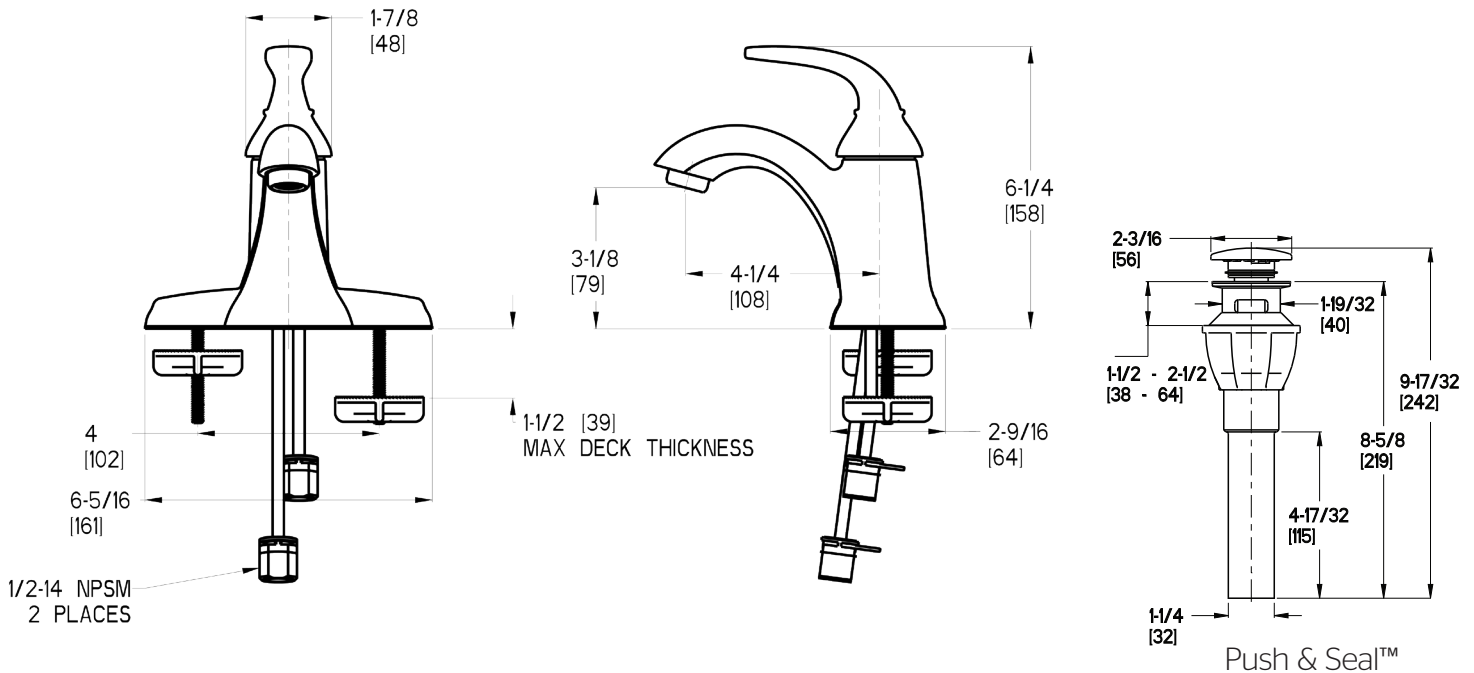

Pasadena™ 4" Centerset Lavatory Faucet

F-042-PDCC Finish(CC)

F-042-PDKK Finish(KK)

Specifications

- Single Control
- 3-Hole Installation
- Pforever Seal

Features

- Complete Collection with Coordinating Roman Tub and Tub & Shower Options
- 3-Hole Installation
- PVD Finish (KK Only)
- Push & Seal™ Pop-Up
- Pforever Seal Ceramic Disc Valves
- Pforever Warranty®

Dimensions

Ø1 Min to Ø1-1/2 Max. Deck Hole Openings