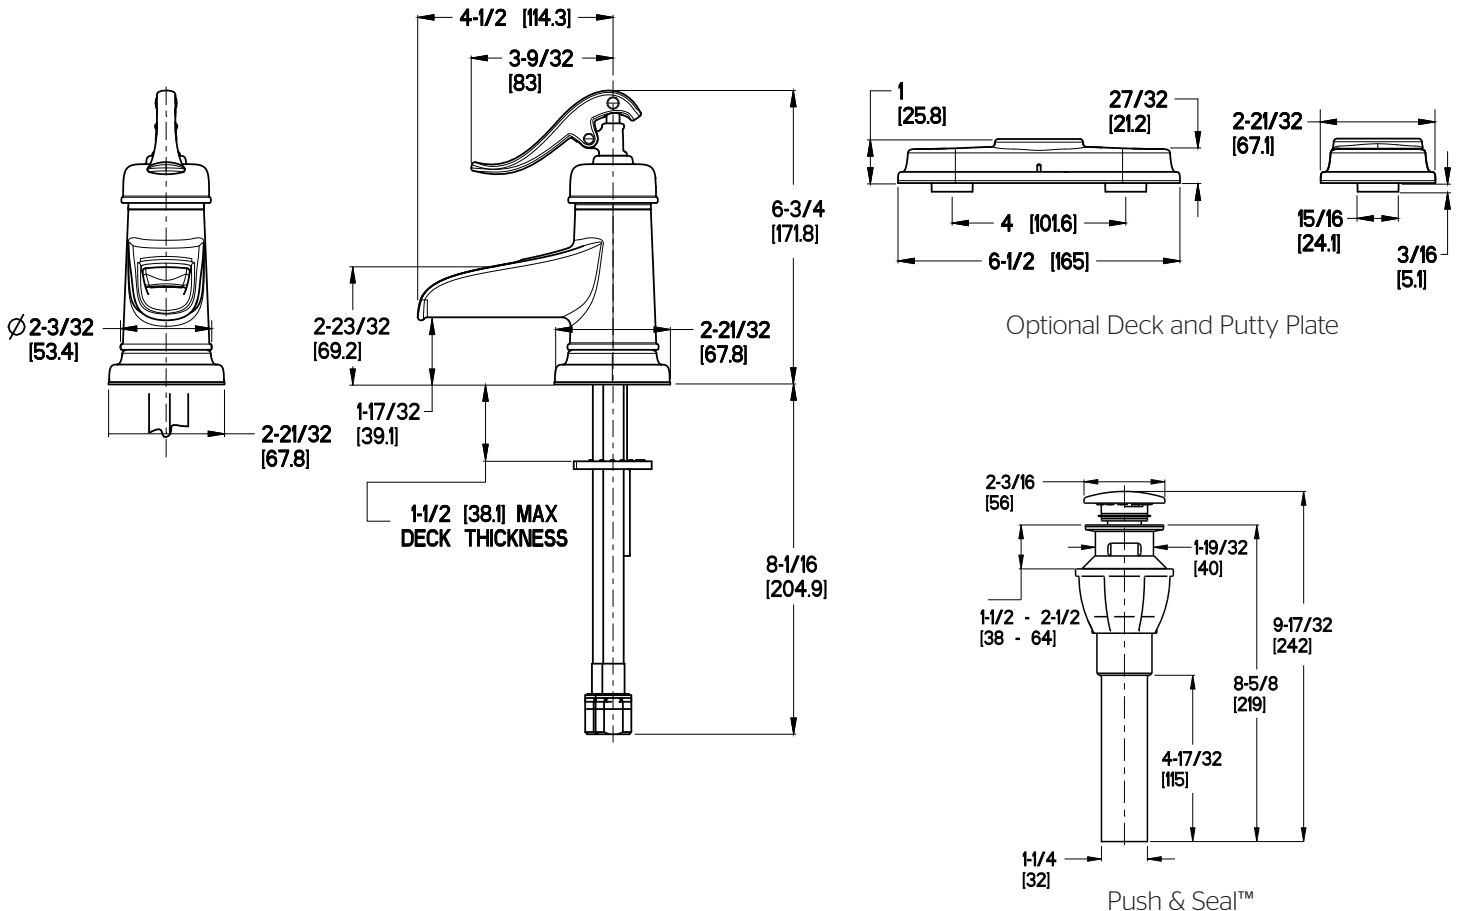

Single Control Lavatory Faucet

- F-M42-YPKK Finish(KK) F-O42-YPOC Finish(C)
 F-M42-YPYY Finish(YY) F-O42-YPOE Finish(E)*
 F-O42-YPOU Finish(U)

*INTERNATIONAL ONLY

- 1 or 3-Hole Installation Spout
- Pforever Seal
- Push & Seal™ Pop-Up

Specifications

Features

- All Metal Construction
- Mounting Hardware Included
- 1 or 3-Hole Installation; Deck Plate or Single Hole Mounting Option
- Pfast Connect
- Push & Seal™ Pop-Up
- Waterfall Trough Spout
- Pforever Seal Ceramic Disc Valves
- Pforever Warranty®

Dimensions

\varnothing 1 Min to \varnothing 1-1/2 Max. Deck Hole Openings