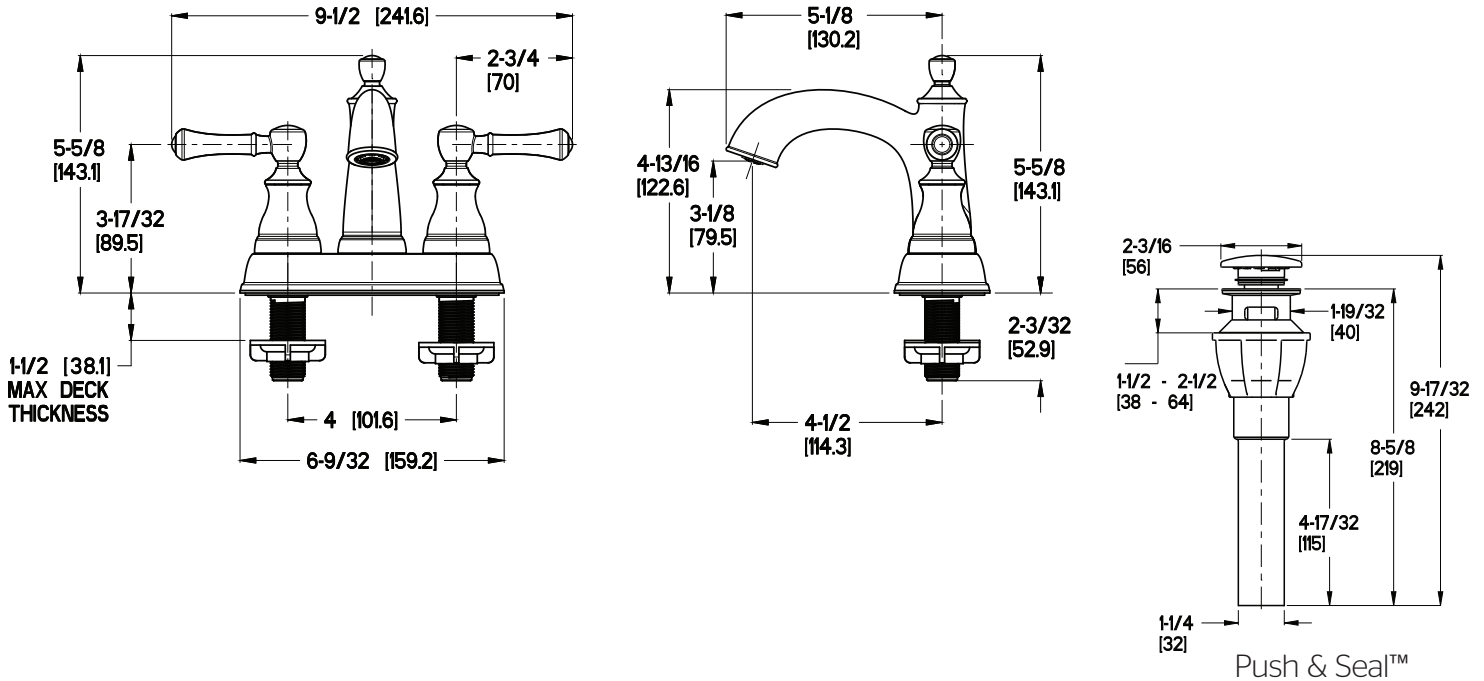

### Specifications

- 3-Hole Installation
- Pforever Seal
- Push & Seal™ Pop-Up

### Features

- 3-Hole Installation
- Fixed Hub
- Mounting Hardware Included
- PVD Finish (KK Finish Only)
- Push and Seal™ Pop-Up
- TiteSeal™ Deck Plate
- Pforever Seal Ceramic Disc Valves
- Pforever Warranty®

### Dimensions

Ø1 Min to Ø1-1/2 Max. Deck Hole Openings