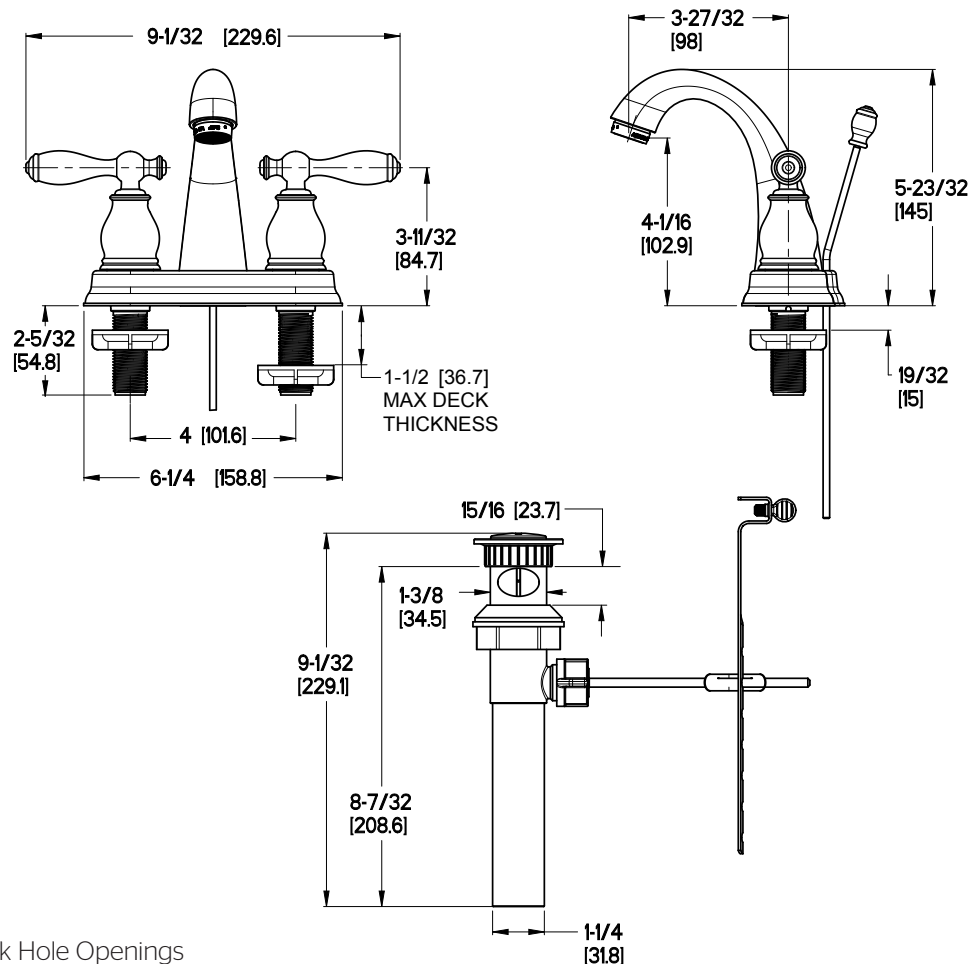

Unison™ 4" Centerset Lavatory Faucet

- F-048-UNCC Finish(CC)
- F-048-UNKK Finish(KK)

Specifications

- 3-Hole Installation
- Pforever Seal
- Push & Seal™ Pop-Up

Features

- 1.5 GPM Flow Rate
- 3-Hole Installation
- All Metal Construction
- Pull Up Rod Included
- Pforever Seal Ceramic Disc Valves
- Pforever Warranty®

Code Compliance

Pfister products are designed and manufactured in compliance with the following standards and codes:

- IAPMO Certified
- CSA B125 Certified
- ASME A112.18.1
- NSF 61/9 Annex G (Low lead)
- Cal Green Compliant
- EPA WaterSense Certification 1.5 gpm, 5.7 L/Min
- ADA Compliant-ANSI A117.1 (Lever handles only)

Dimensions

Ø1 Min to Ø1-1/2 Max. Deck Hole Openings